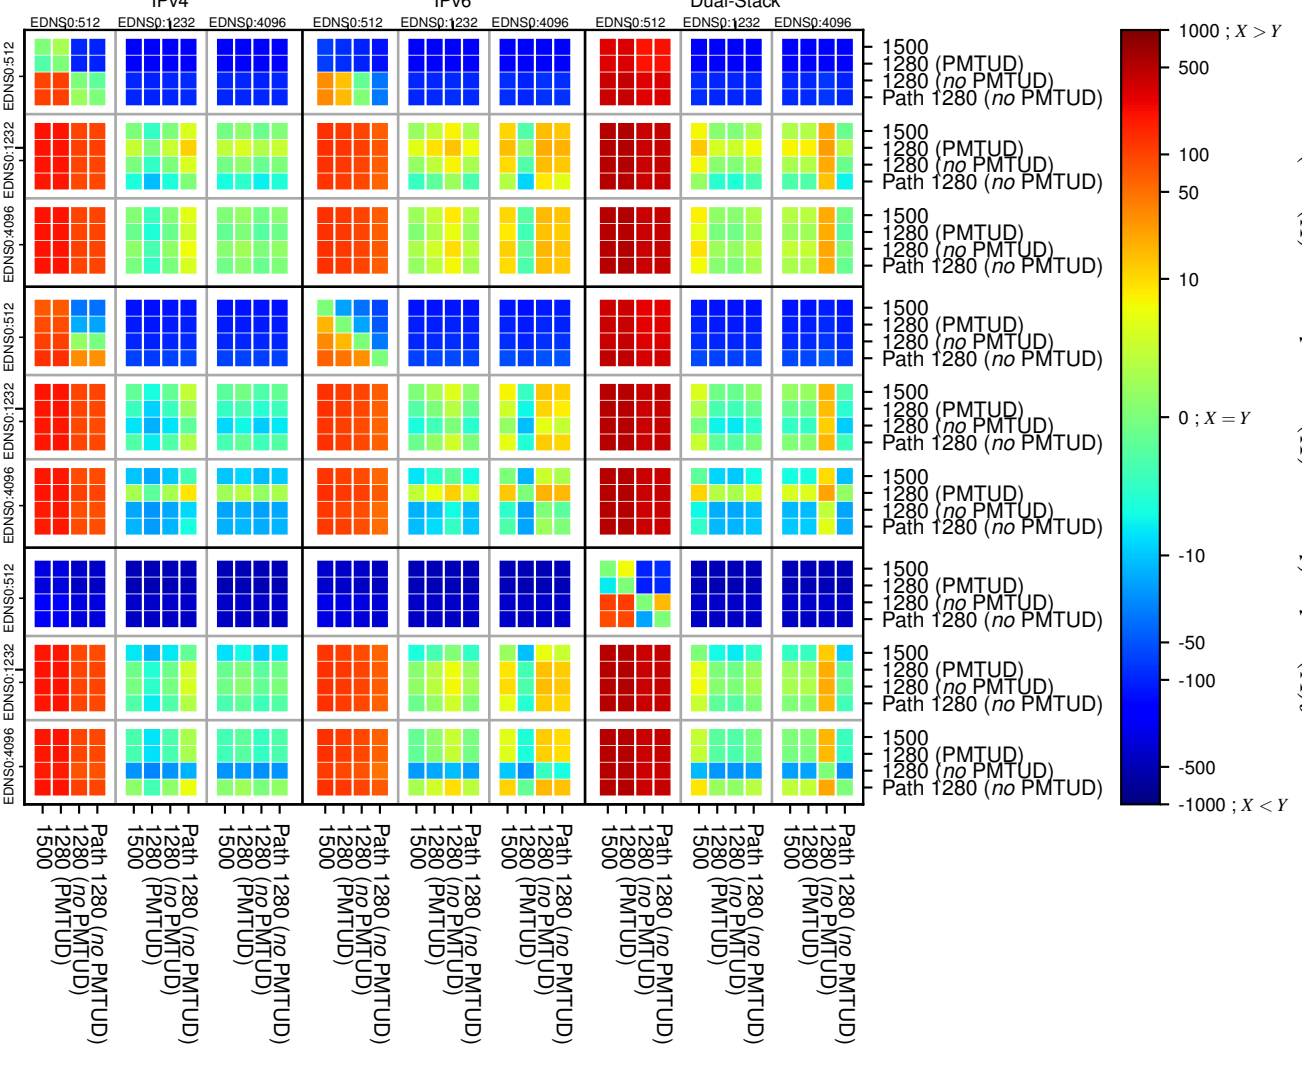

All Zones without DNSSEC returning NOERROR for '.de'

All Zones with DNSSEC returning NOERROR for '.de'

All Zones returning NOERROR for '.de'