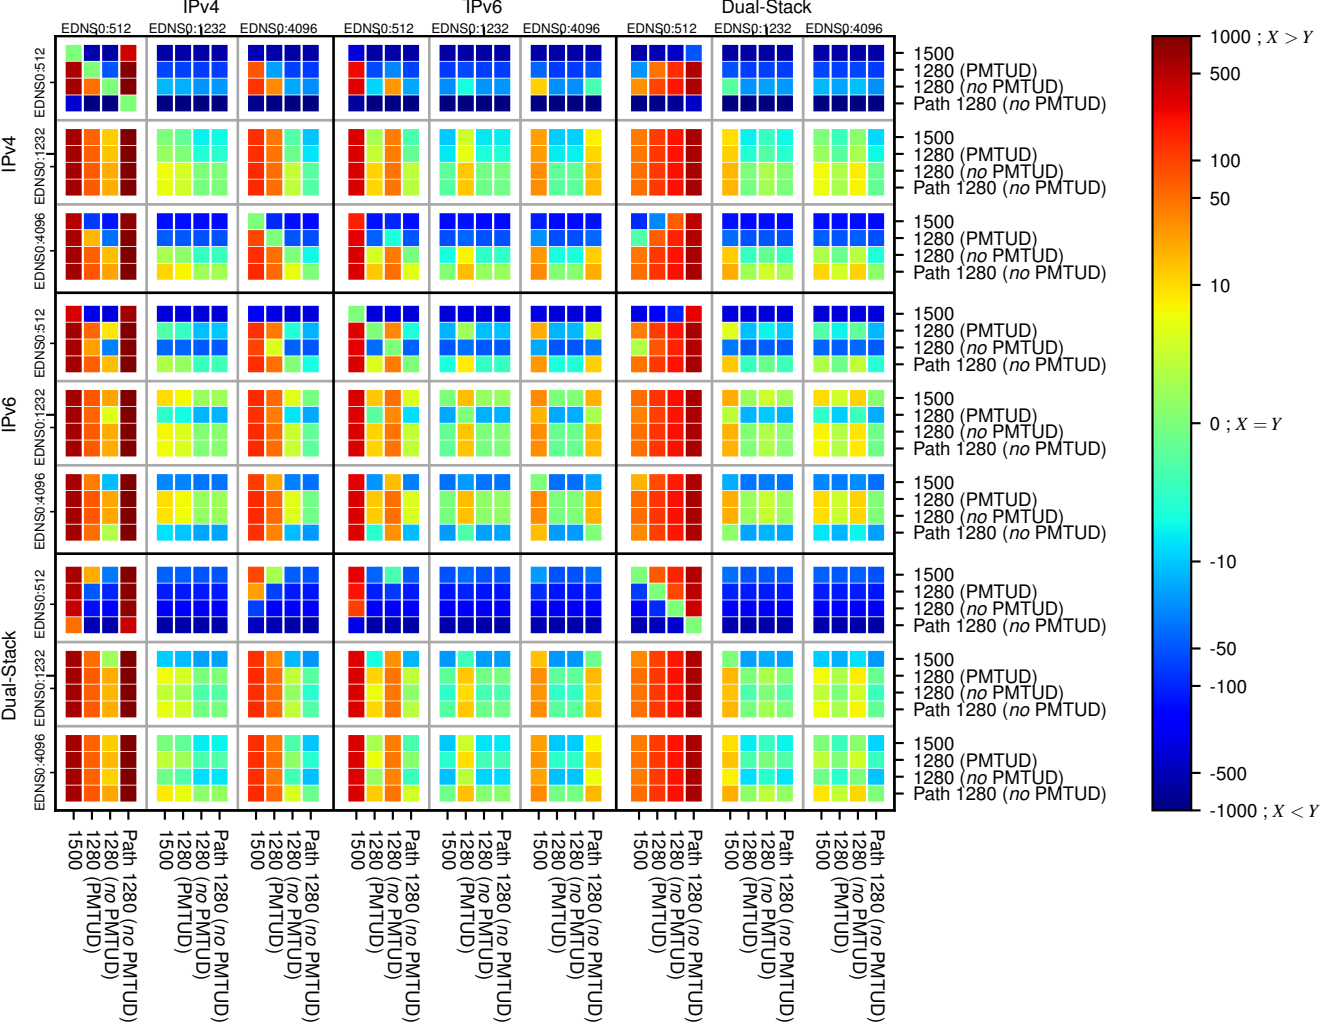

All Zones without DNSSEC returning NOERROR for '.de'

All Zones with DNSSEC returning NOERROR for '.de'

All Zones returning NOERROR for '.de'