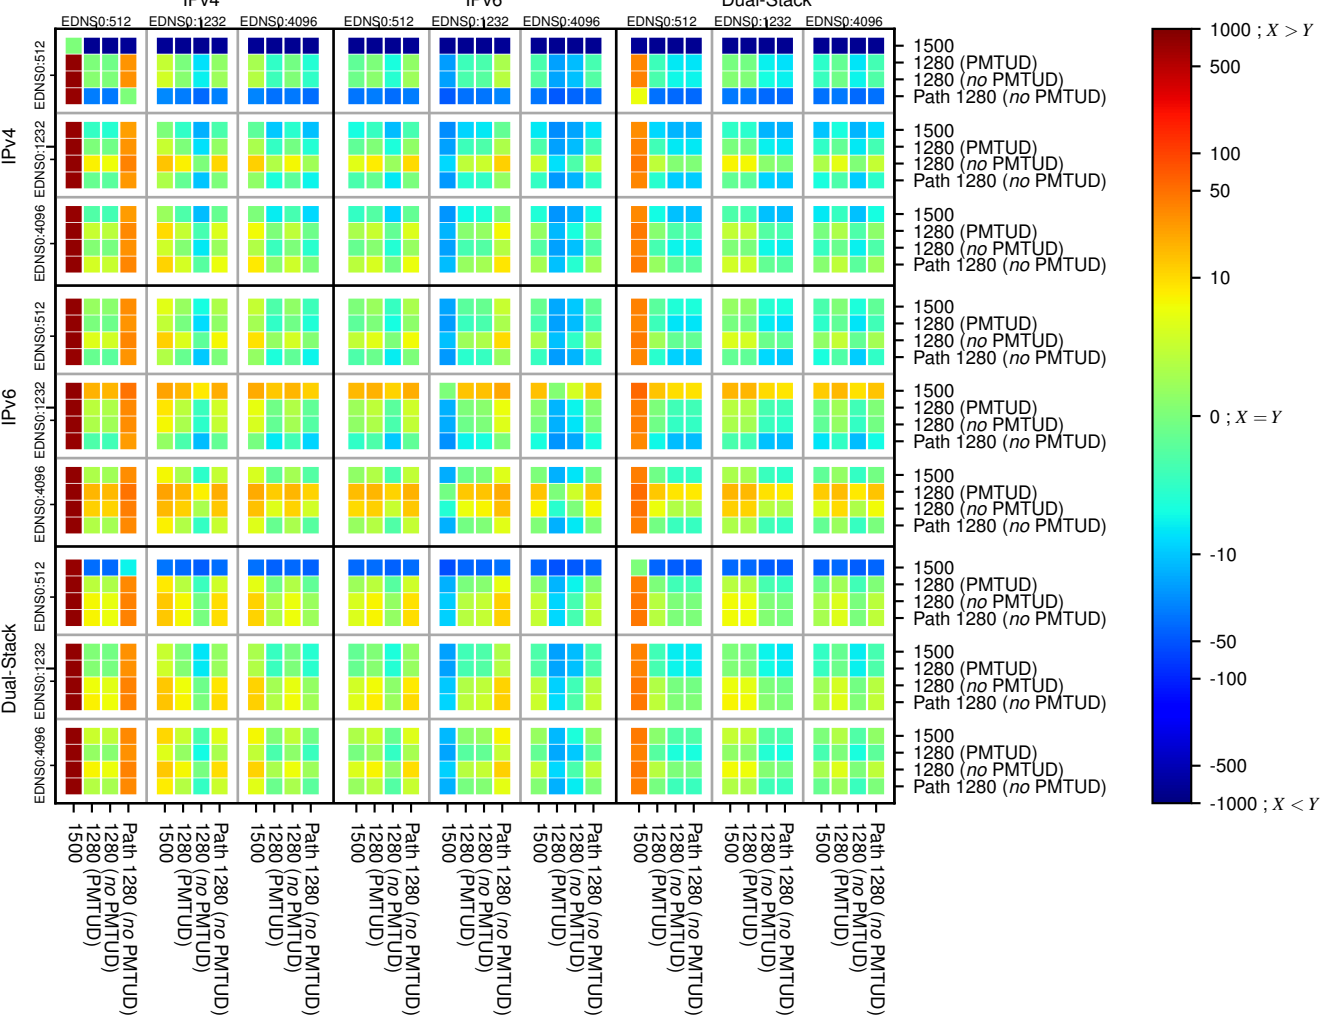

All Zones without DNSSEC returning NOERROR for '.de'

All Zones with DNSSEC returning NOERROR for '.de'

All Zones returning NOERROR for '.de'