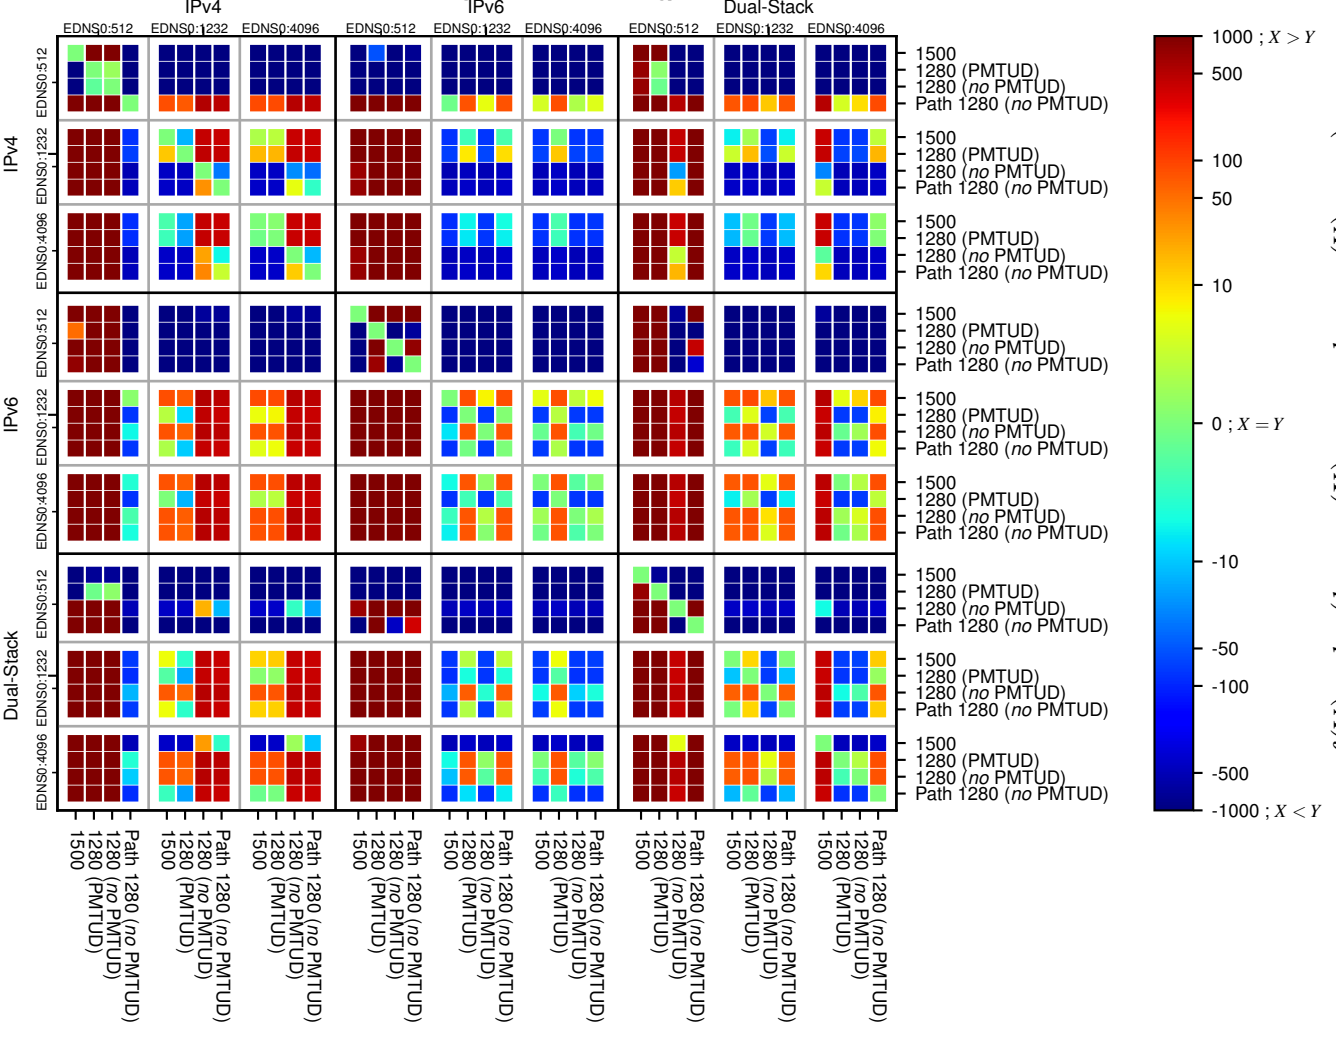

### All Zones without DNSSEC returning NOERROR for '.jp'

### All Zones with DNSSEC returning NOERROR for '.jp'