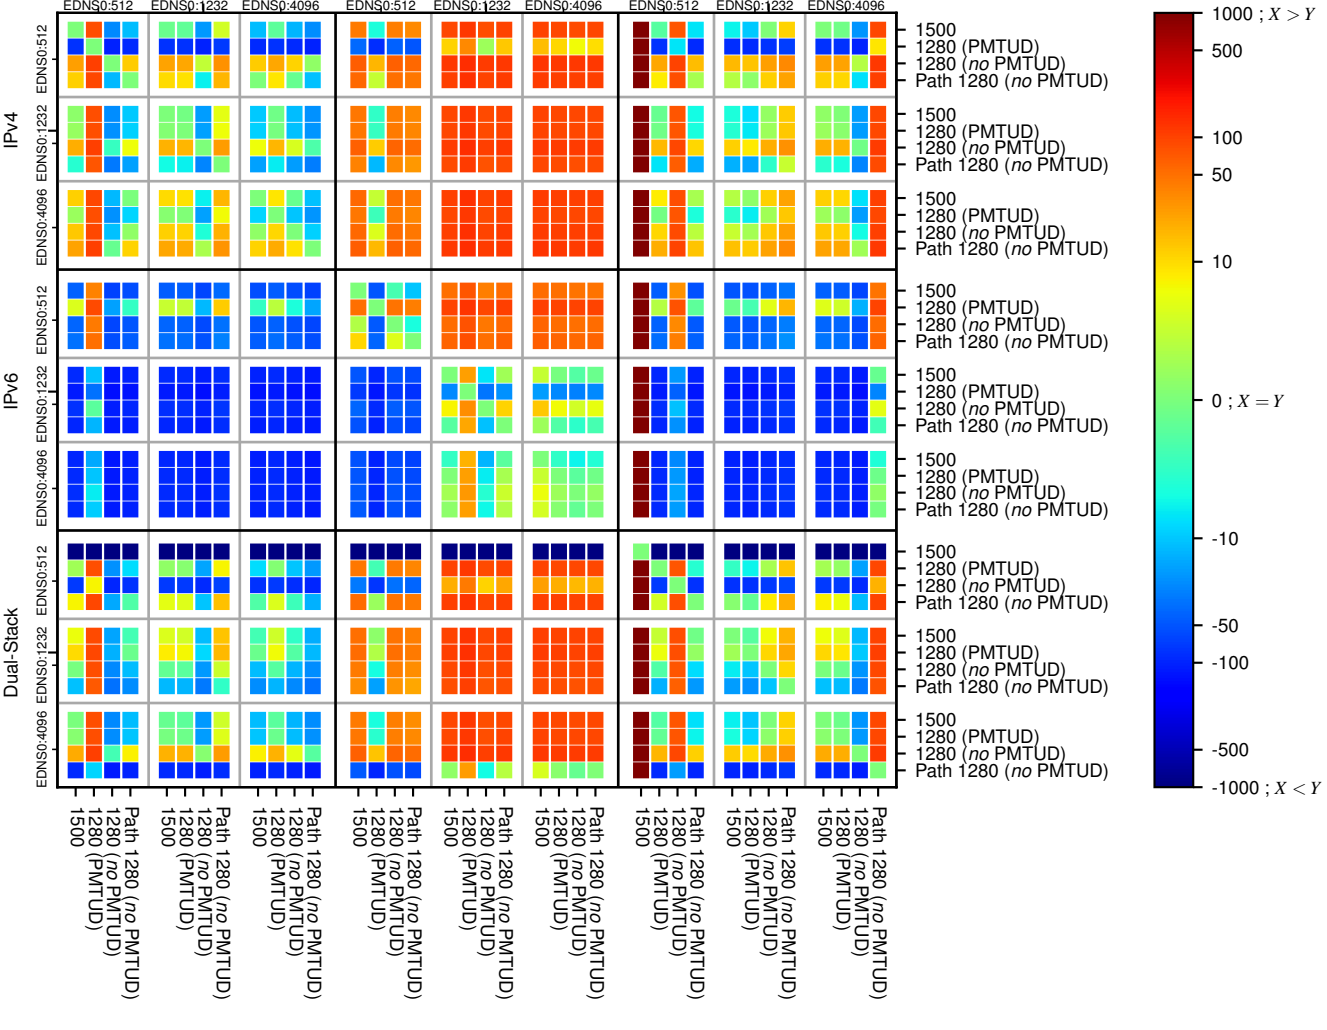

### All Zones without DNSSEC returning NOERROR for '.nl'

### All Zones with DNSSEC returning NOERROR for '.nl'