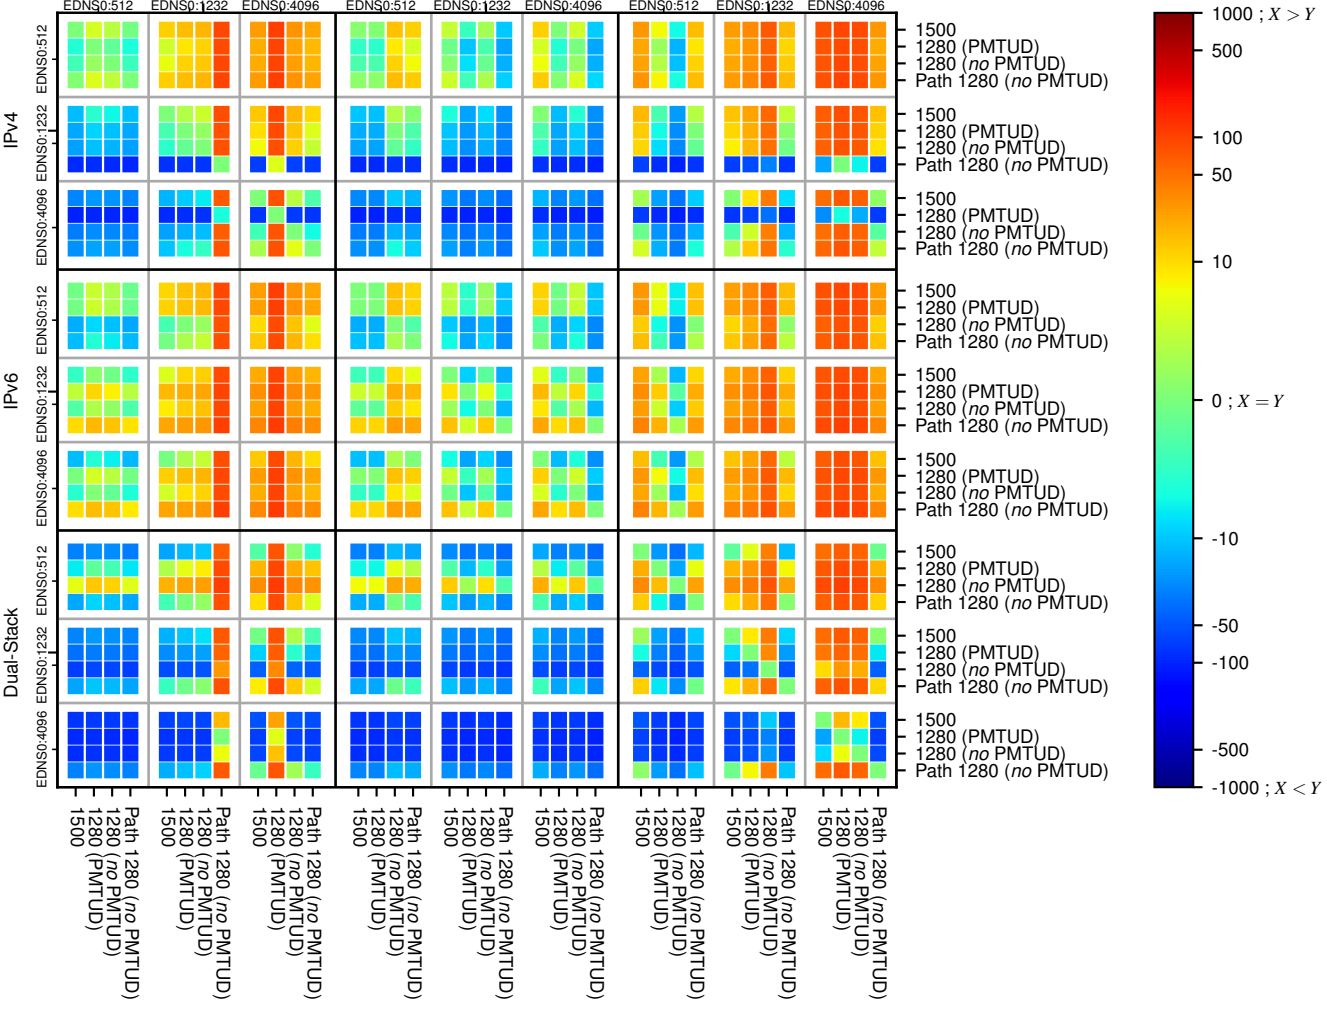

All Zones with DNSSEC returning NOERROR for '.se'