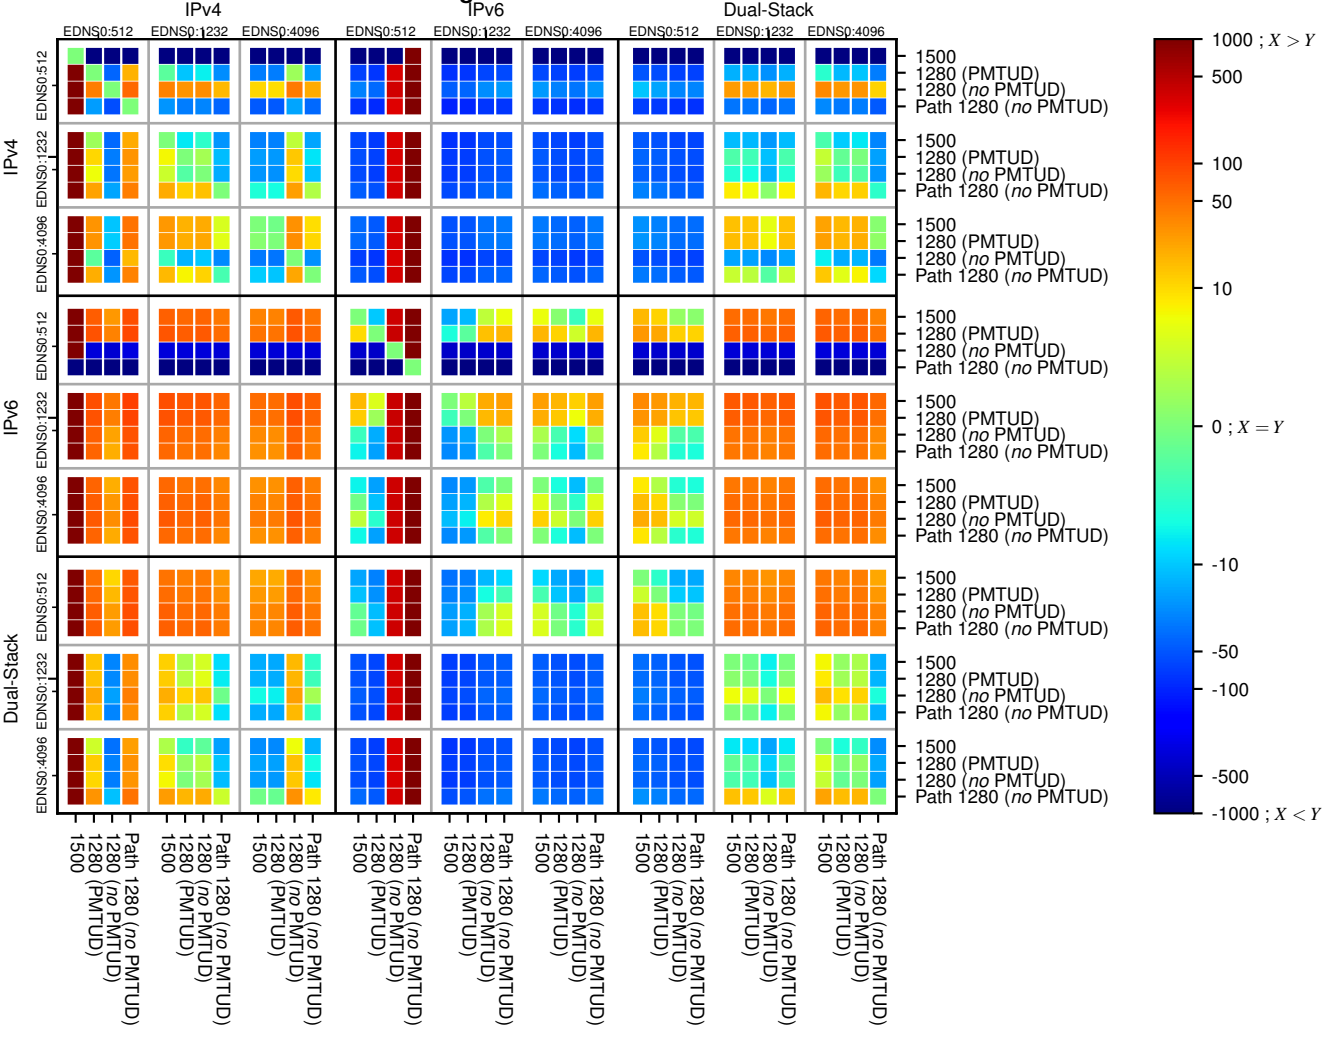

### All Zones without DNSSEC returning NOERROR for '.se'