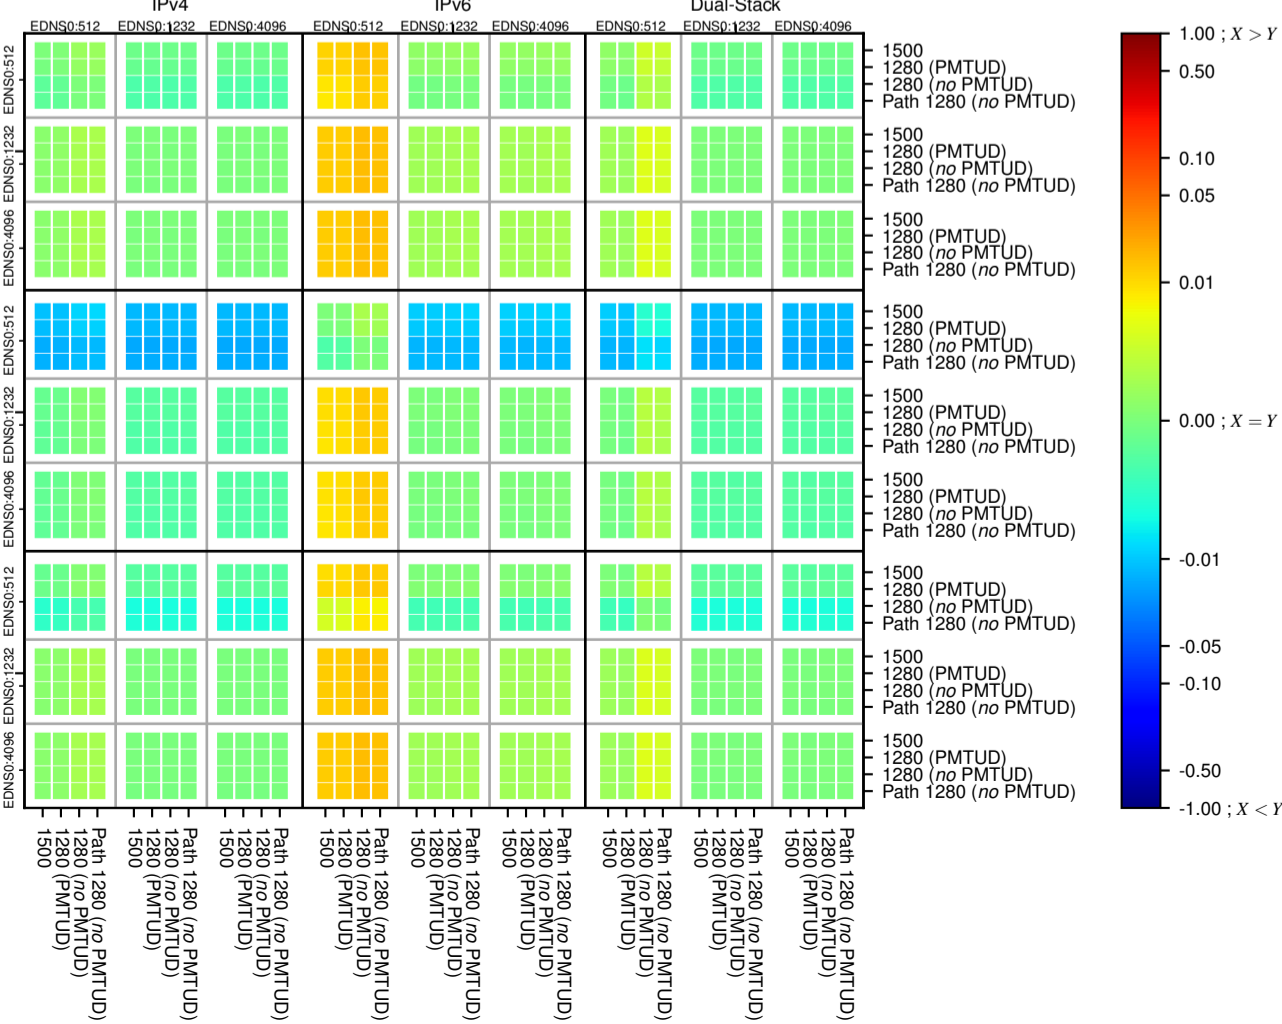

### All Zones without DNSSEC for '.com'

$$f(V) = |(X_{TIMEOUT} | \% - SERVFAIL) - (Y_{TIMEOUT} | \% - SERVFAIL)|$$

### All Zones with DNSSEC for '.com'

$$f(V) = |(X_{TIMEOUT} | \% - SERVFAIL) - (Y_{TIMEOUT} | \% - SERVFAIL)|$$

### All Zones for '.com'

$$f(V) = |(X_{TIMEOUT} | \% - SERVFAIL) - (Y_{TIMEOUT} | \% - SERVFAIL)|$$