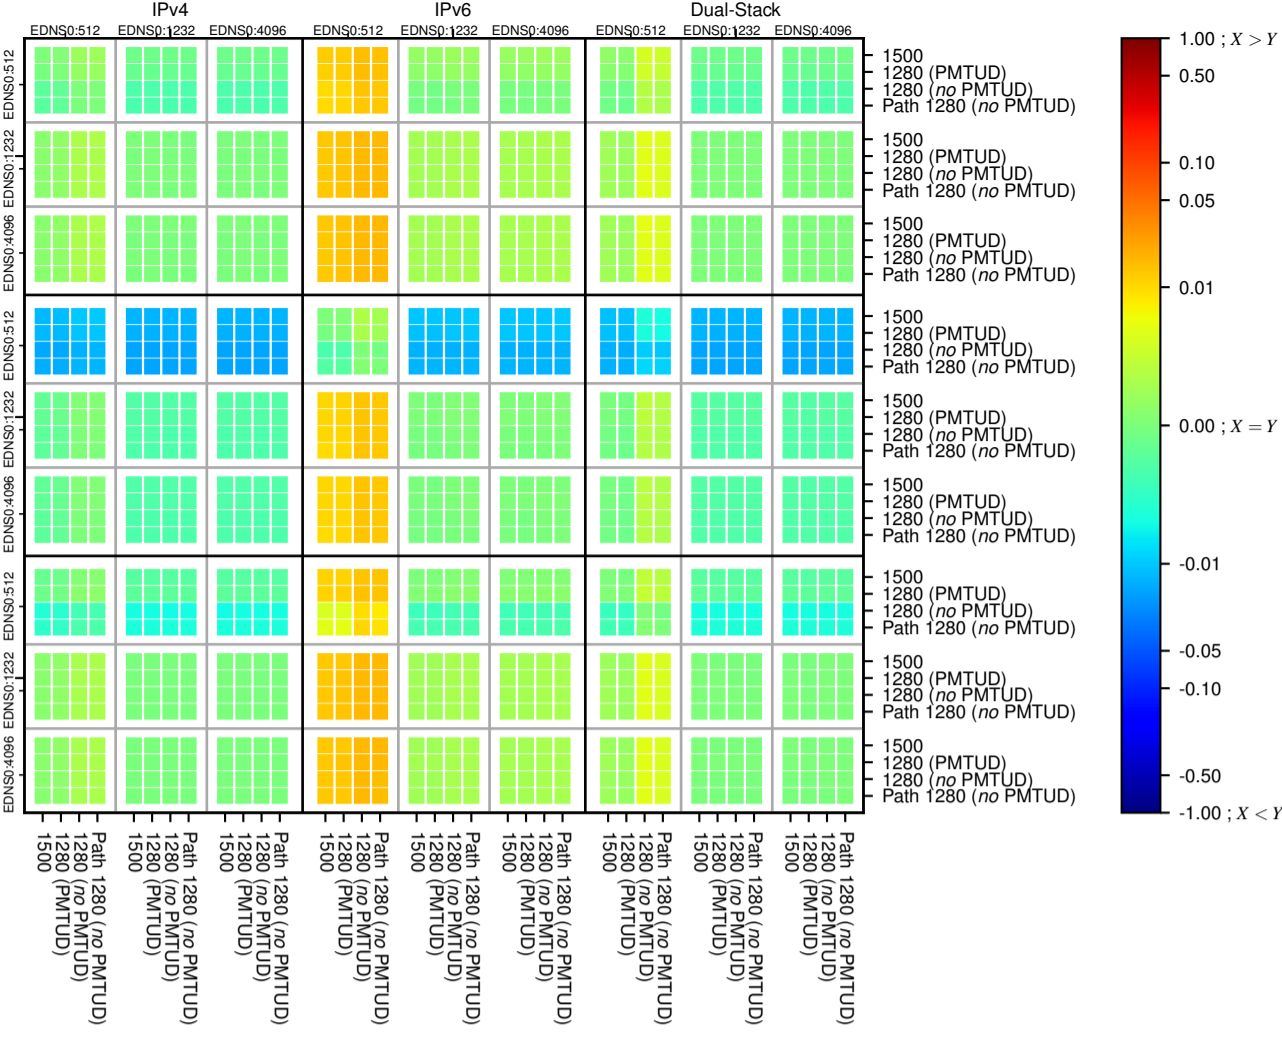

### All Zones without DNSSEC for '.com'

$$f(V) = |(X_{TIMEOUT} | \% - SERVFAIL) - (Y_{TIMEOUT} | \% - SERVFAIL)|$$

### All Zones with DNSSEC for '.com'

$$f(V) = |(X_{TIMEOUT} | \% - SERVFAIL) - (Y_{TIMEOUT} | \% - SERVFAIL)|$$

### All Zones for '.com'

$$f(V) = |(X_{TIMEOUT} | \% - SERVFAIL) - (Y_{TIMEOUT} | \% - SERVFAIL)|$$