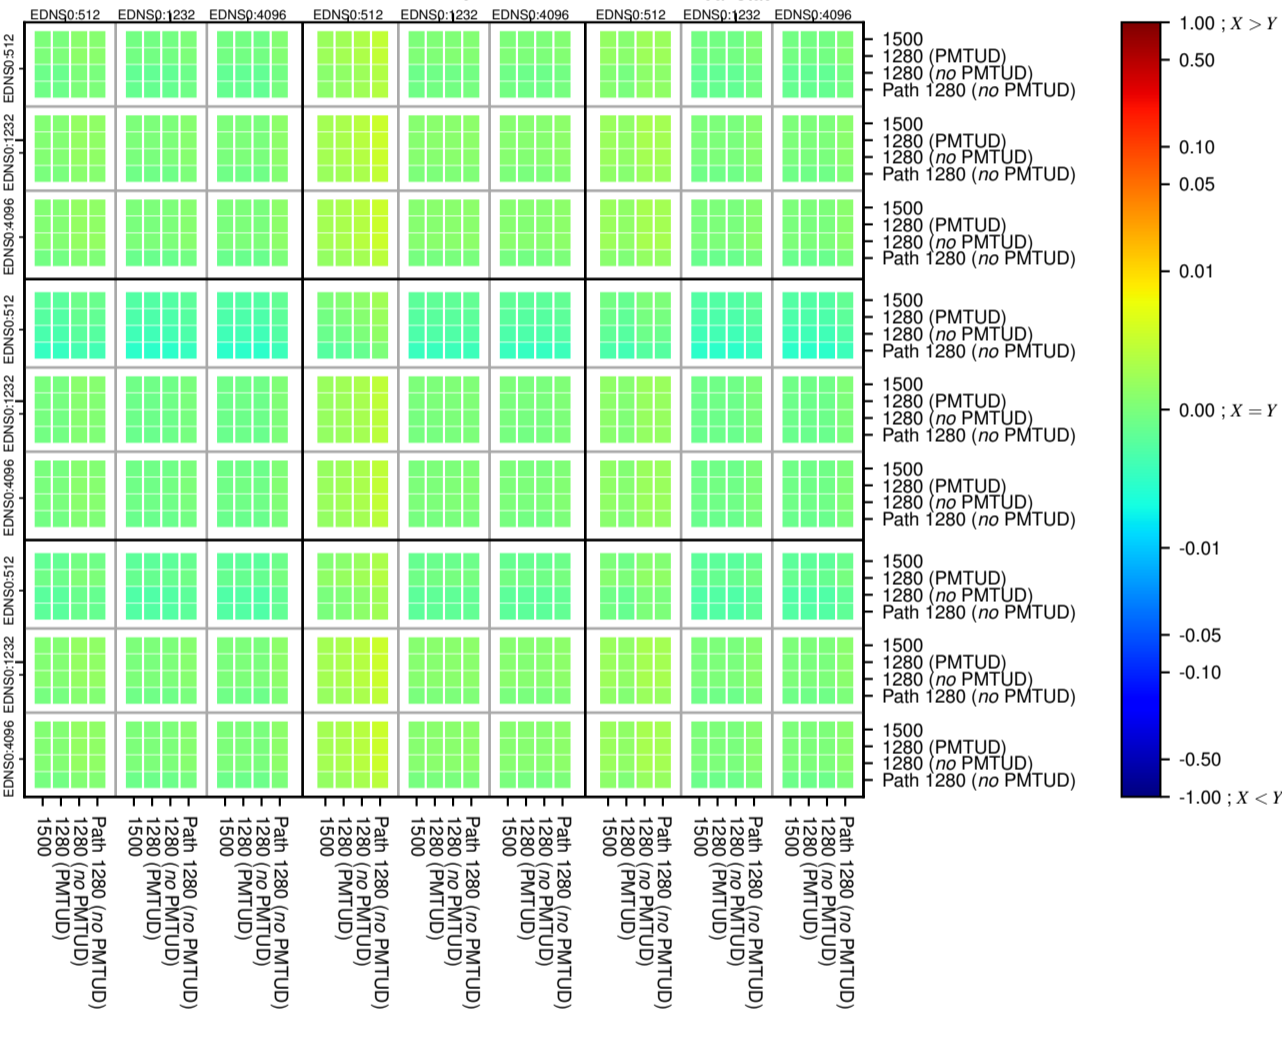

### All Zones without DNSSEC for '.com'

$$f(V) = |(X_{TIMEOUT} | \% - SERVFAIL) - (Y_{TIMEOUT} | \% - SERVFAIL)|$$

### All Zones with DNSSEC for '.com'

$$f(V) = |(X_{TIMEOUT} | \% - SERVFAIL) - (Y_{TIMEOUT} | \% - SERVFAIL)|$$

### All Zones for '.com'

$$f(V) = |(X_{TIMEOUT} | \% - SERVFAIL) - (Y_{TIMEOUT} | \% - SERVFAIL)|$$