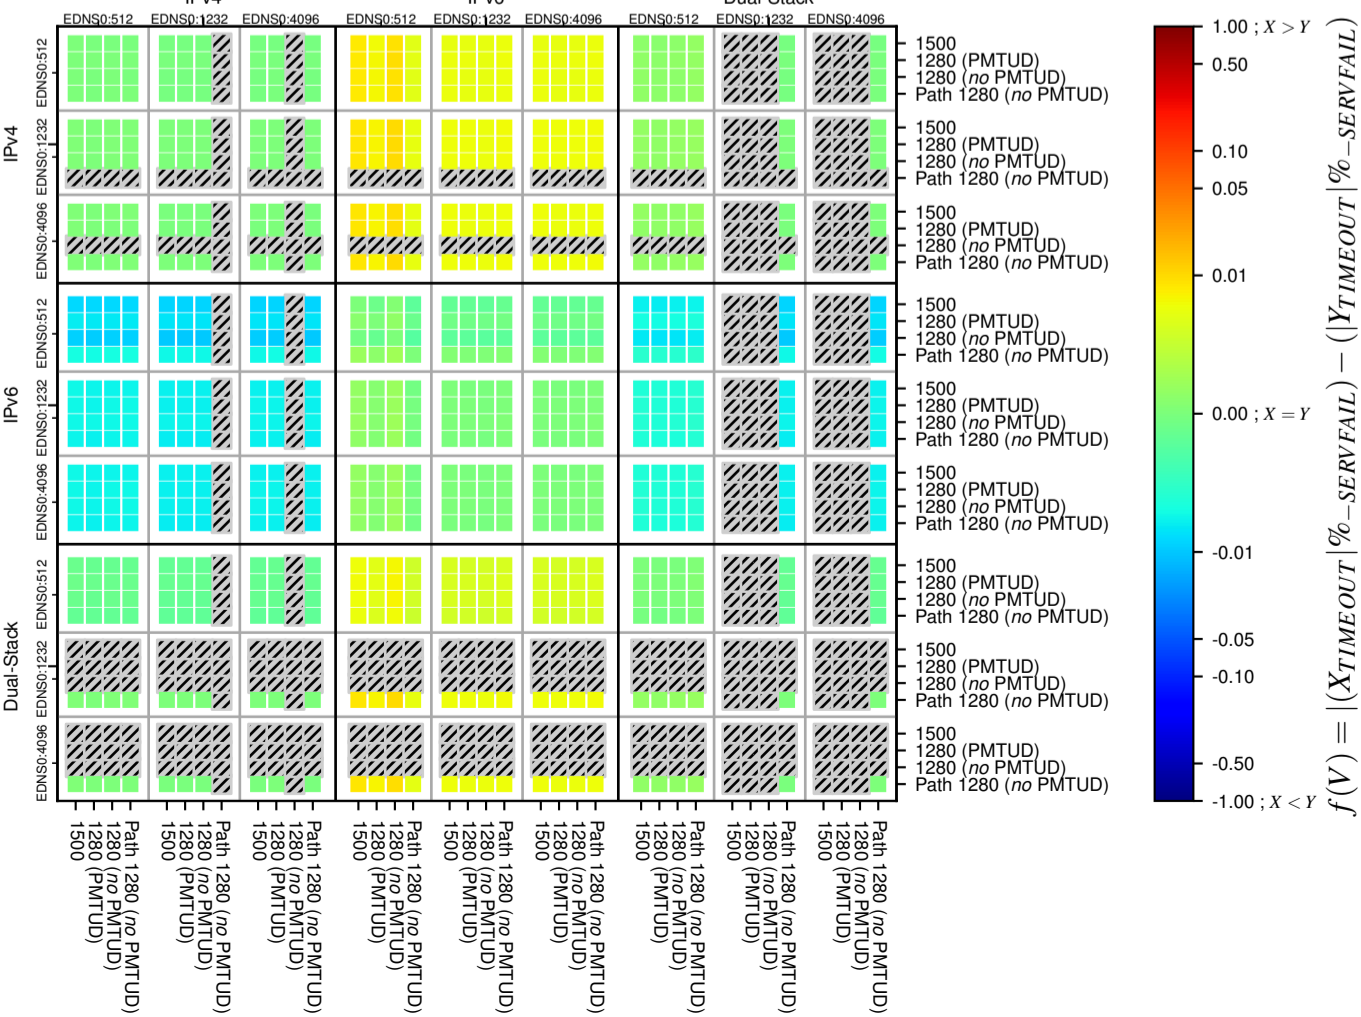

### All Zones without DNSSEC for '.de'

### All Zones for '.de'

$$f(V) = |(X_{TIMEOUT} | \% - SERVFAIL) - (Y_{TIMEOUT} | \% - SERVFAIL)|$$

$$f(V) = |(X_{TIMEOUT} | \% - SERVFAIL) - (Y_{TIMEOUT} | \% - SERVFAIL)|$$

$$f(V) = |(X_{TIMEOUT} | \% - SERVFAIL) - (Y_{TIMEOUT} | \% - SERVFAIL)|$$