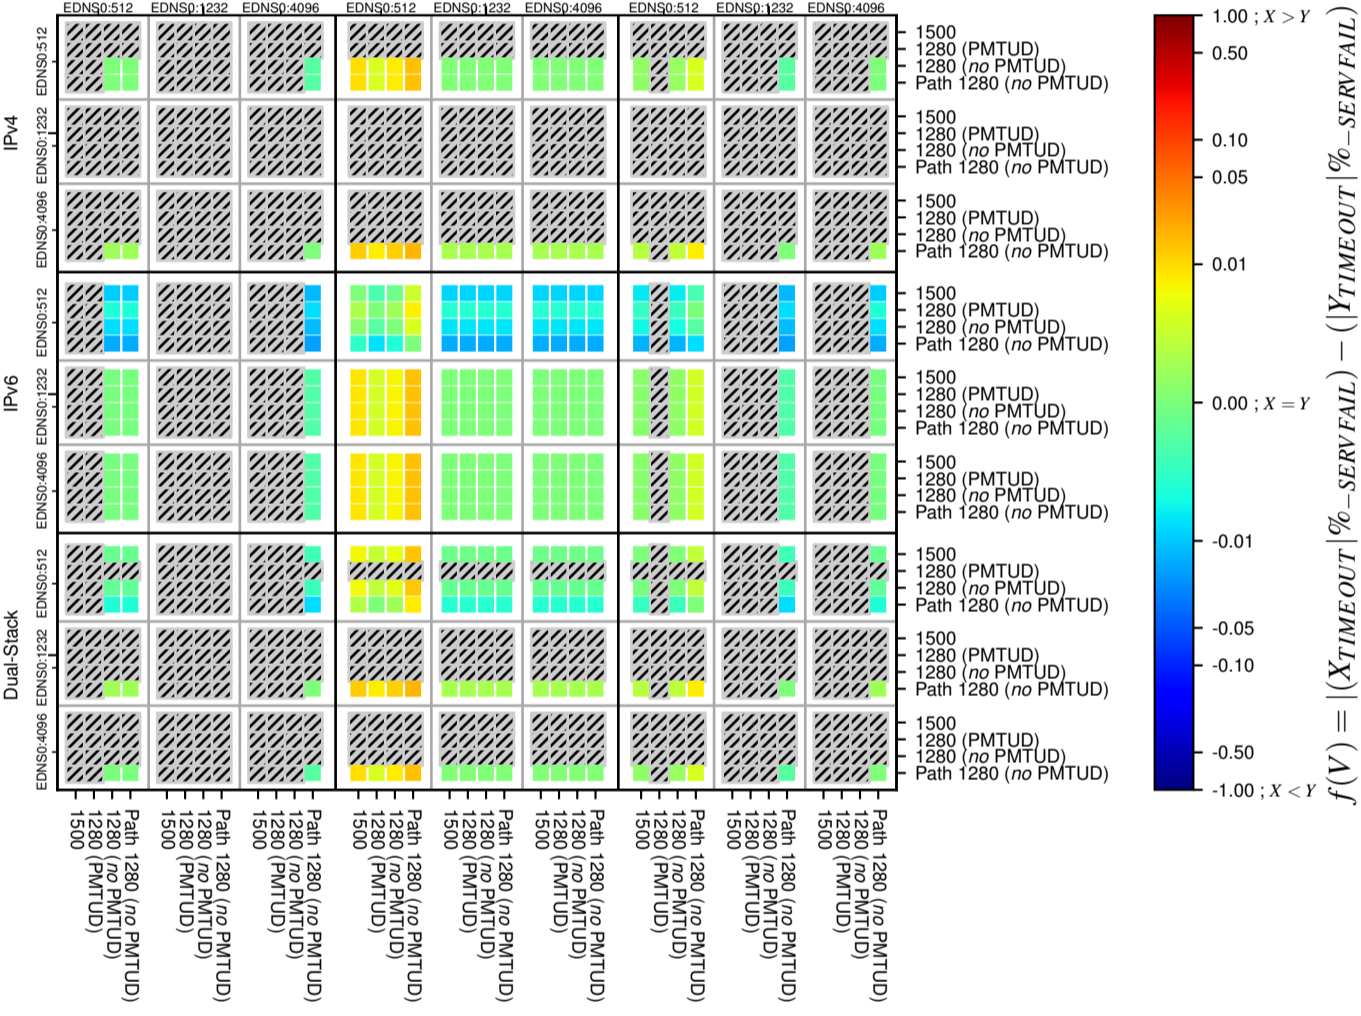

### All Zones without DNSSEC for '.de'

### All Zones for '.de'

$$f(V) = |(X_{TIMEOUT} | \% - SERVFAIL) - (Y_{TIMEOUT} | \% - SERVFAIL)|$$

$$f(V) = |(X_{TIMEOUT} | \% - SERVFAIL) - (Y_{TIMEOUT} | \% - SERVFAIL)|$$

$$f(V) = |(X_{TIMEOUT} | \% - SERVFAIL) - (Y_{TIMEOUT} | \% - SERVFAIL)|$$