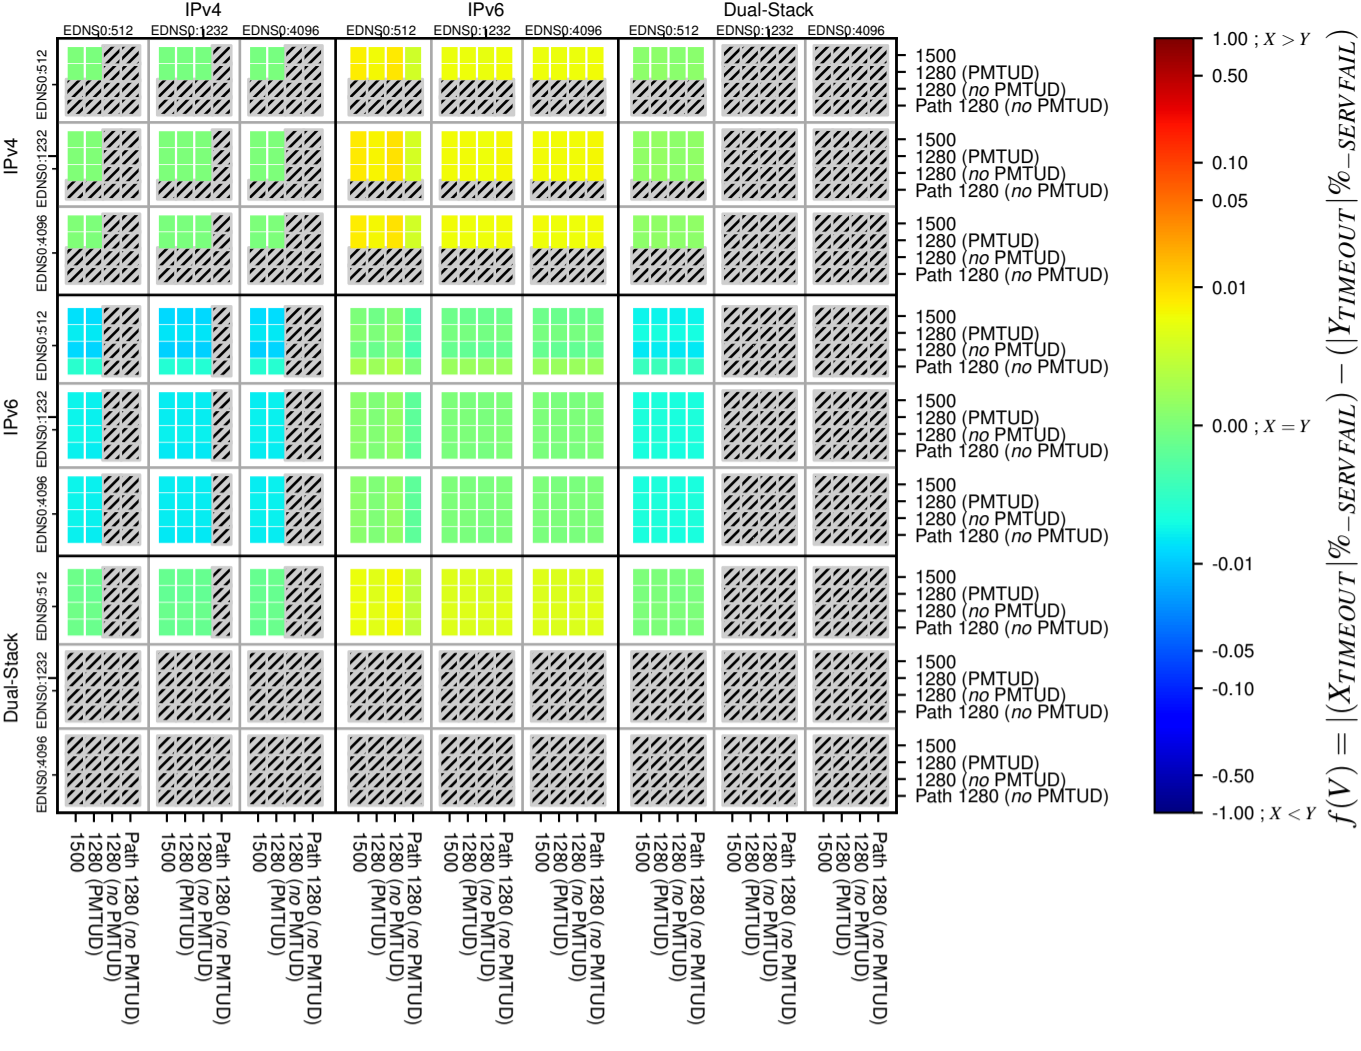

### All Zones without DNSSEC for '.de'

### All Zones for '.de'

$$f(V) = |(X_{TIMEOUT} | \% - SERVFAIL) - (Y_{TIMEOUT} | \% - SERVFAIL)|$$

$$f(V) = |(X_{TIMEOUT} | \% - SERVFAIL) - (Y_{TIMEOUT} | \% - SERVFAIL)|$$

$$f(V) = |(X_{TIMEOUT} | \% - SERVFAIL) - (Y_{TIMEOUT} | \% - SERVFAIL)|$$