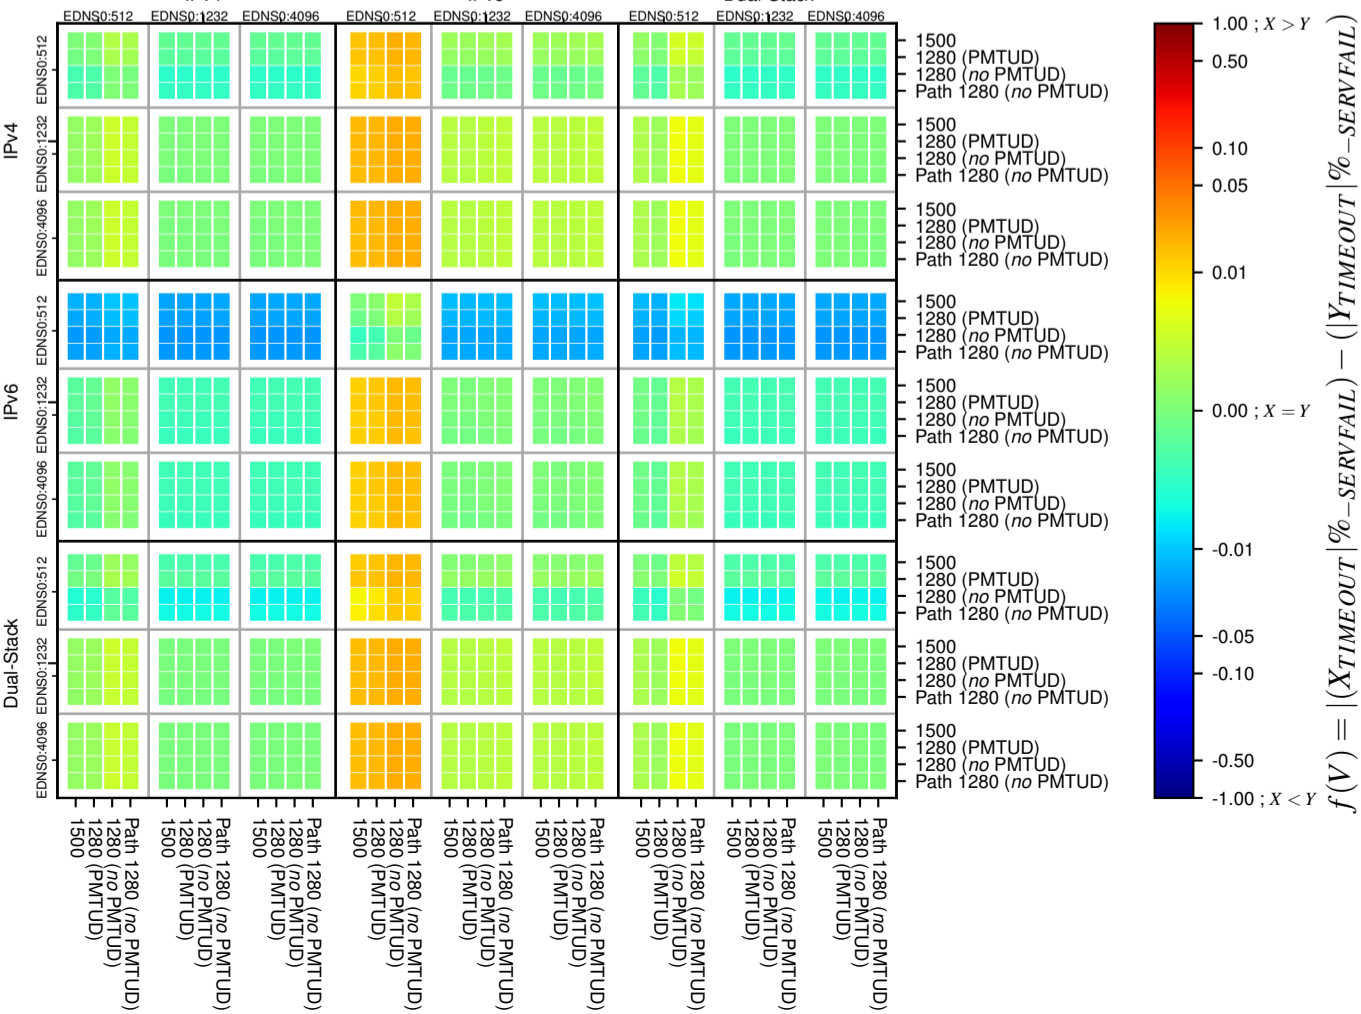

All Zones without DNSSEC for '.net'

All Zones with DNSSEC for '.net'

All Zones for '.net'

$$f(V) = |X_{TIMEOUT} \% - SERVFAIL} - (Y_{TIMEOUT} \% - SERVFAIL)}$$

$$f(V) = |X_{TIMEOUT} \% - SERVFAIL} - (Y_{TIMEOUT} \% - SERVFAIL)}$$

$$f(V) = |X_{TIMEOUT} \% - SERVFAIL} - (Y_{TIMEOUT} \% - SERVFAIL)}$$