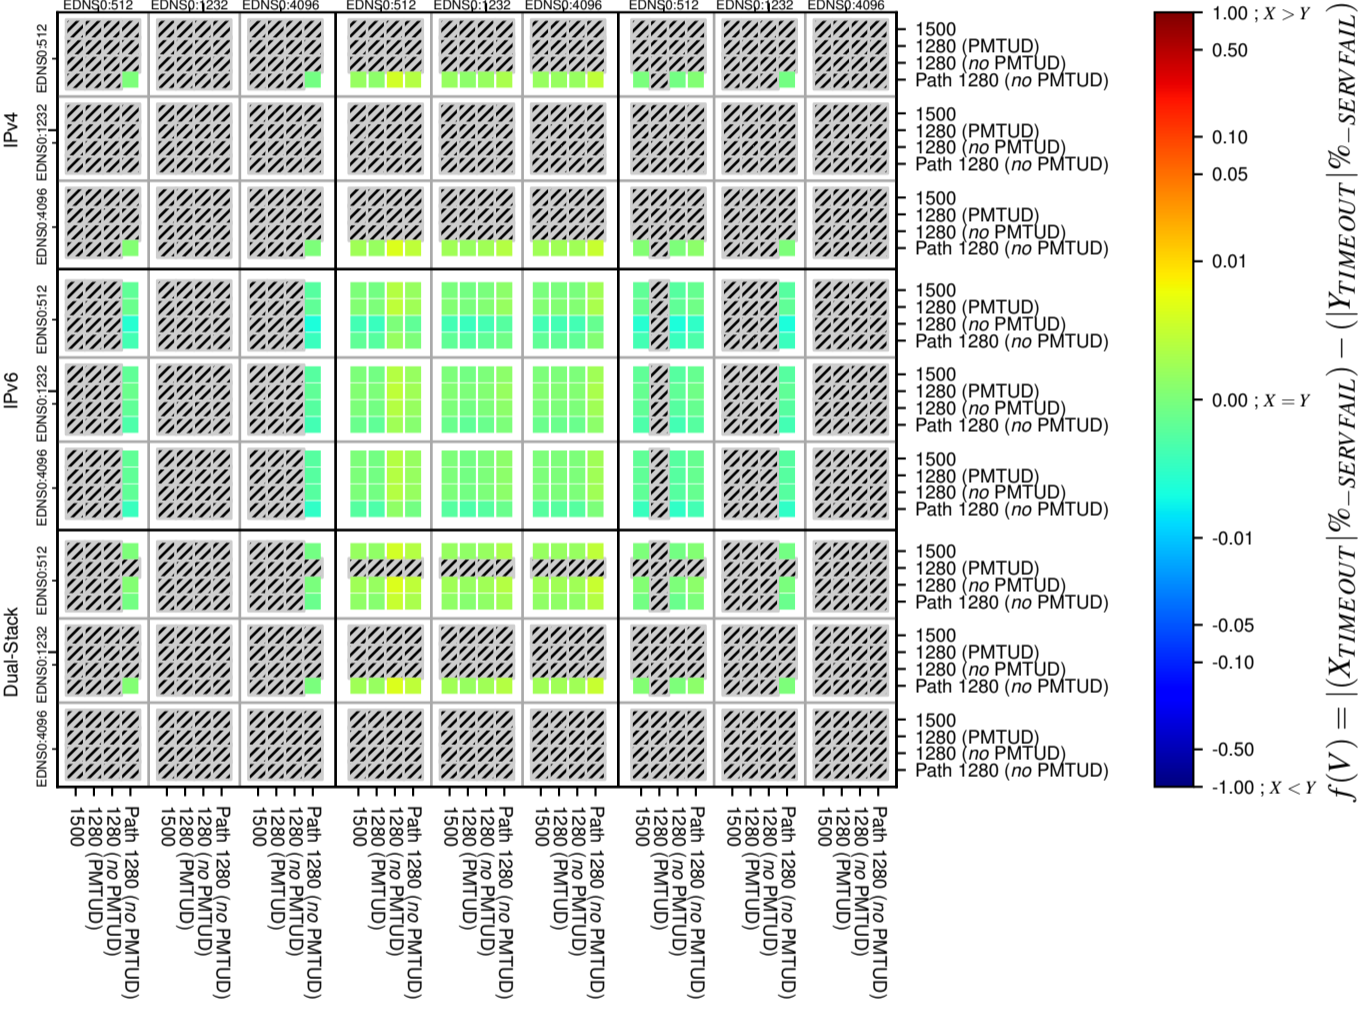

All Zones without DNSSEC for '.net'

All Zones with DNSSEC for '.net'

All Zones for '.net'

$$f(V) = |X_{TIMEOUT} \% - SERVFAIL} - (Y_{TIMEOUT} \% - SERVFAIL)}$$

$$f(V) = |X_{TIMEOUT} \% - SERVFAIL} - (Y_{TIMEOUT} \% - SERVFAIL)}$$

$$f(V) = |X_{TIMEOUT} \% - SERVFAIL} - (Y_{TIMEOUT} \% - SERVFAIL)}$$