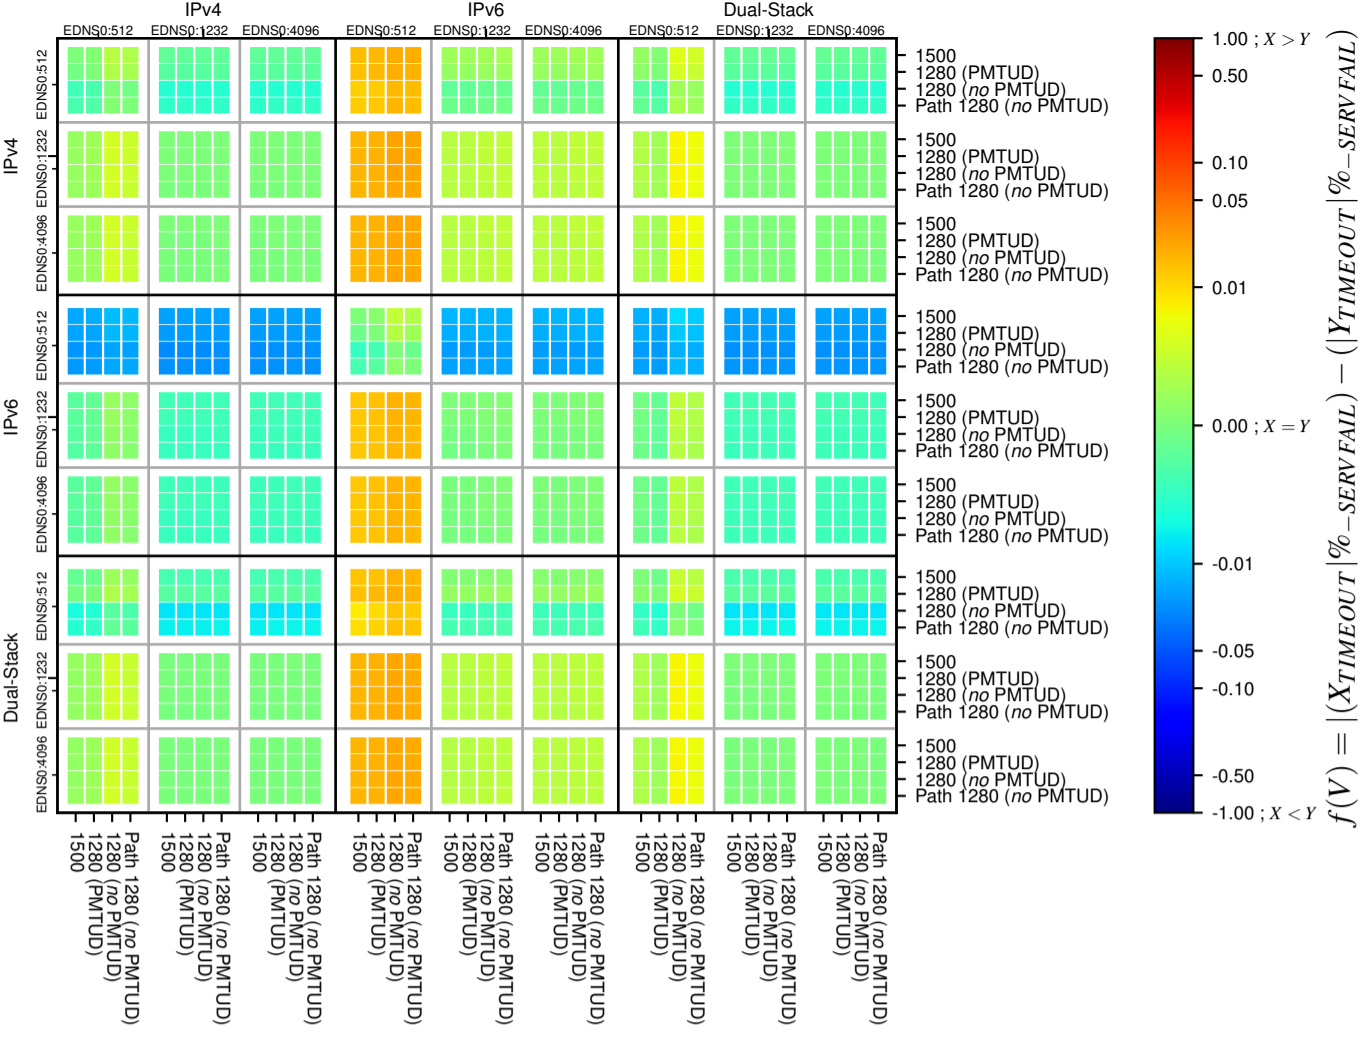

All Zones without DNSSEC for '.net'

All Zones with DNSSEC for '.net'

All Zones for '.net'

$$f(V) = |X_{TIMEOUT} \% - SERVFAIL} - (Y_{TIMEOUT} \% - SERVFAIL)}$$

$$f(V) = |X_{TIMEOUT} \% - SERVFAIL} - (Y_{TIMEOUT} \% - SERVFAIL)}$$

$$f(V) = |X_{TIMEOUT} \% - SERVFAIL} - (Y_{TIMEOUT} \% - SERVFAIL)}$$