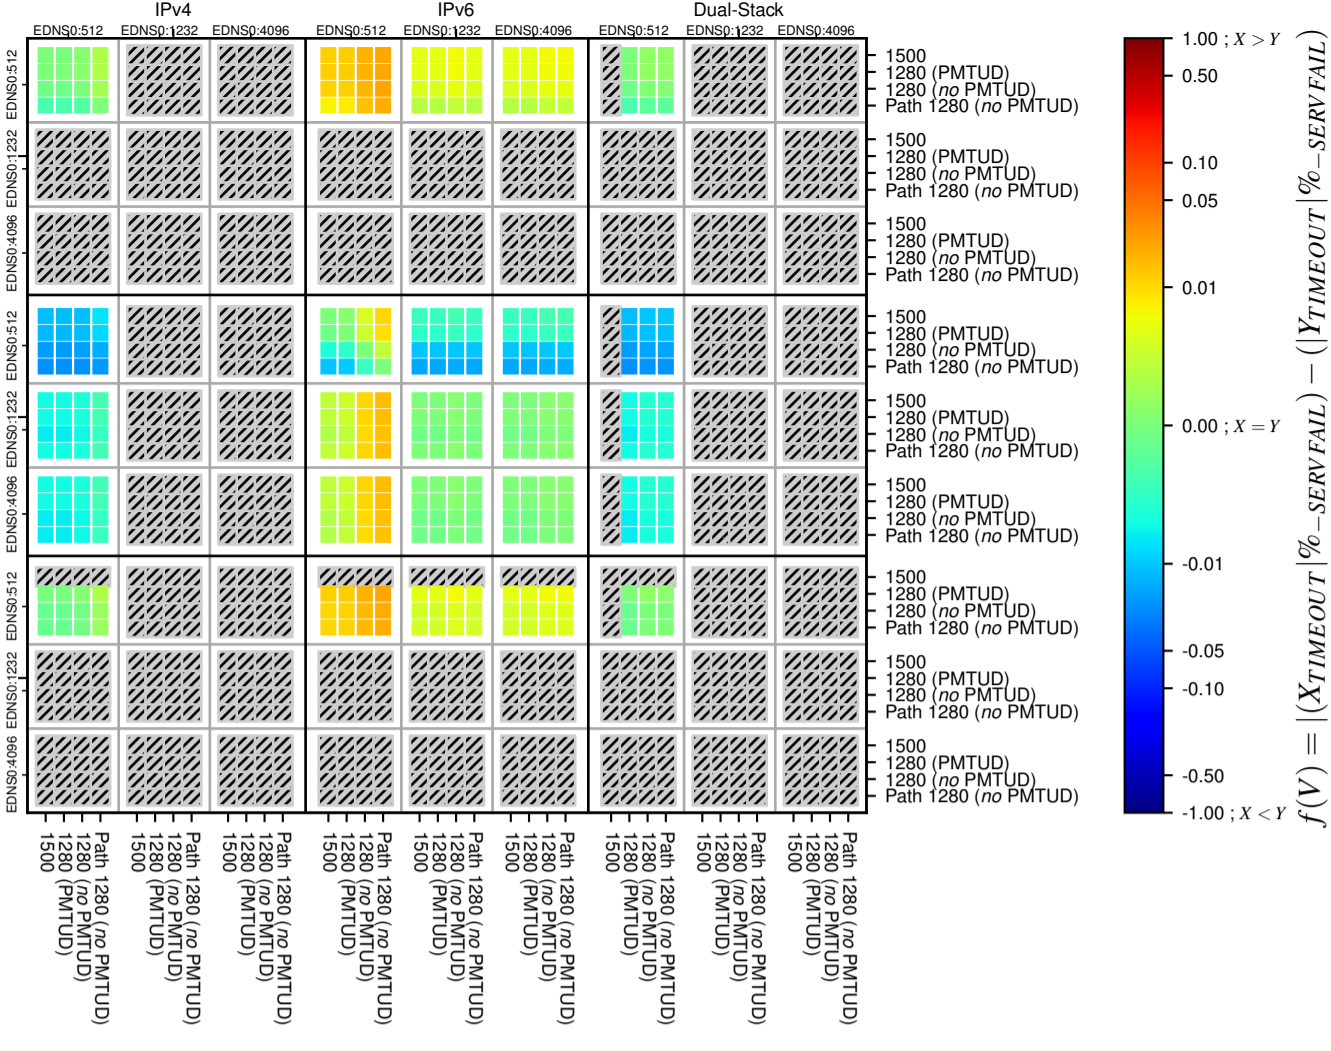

All Zones without DNSSEC for '.se'

All Zones with DNSSEC for '.se'

All Zones for '.se'