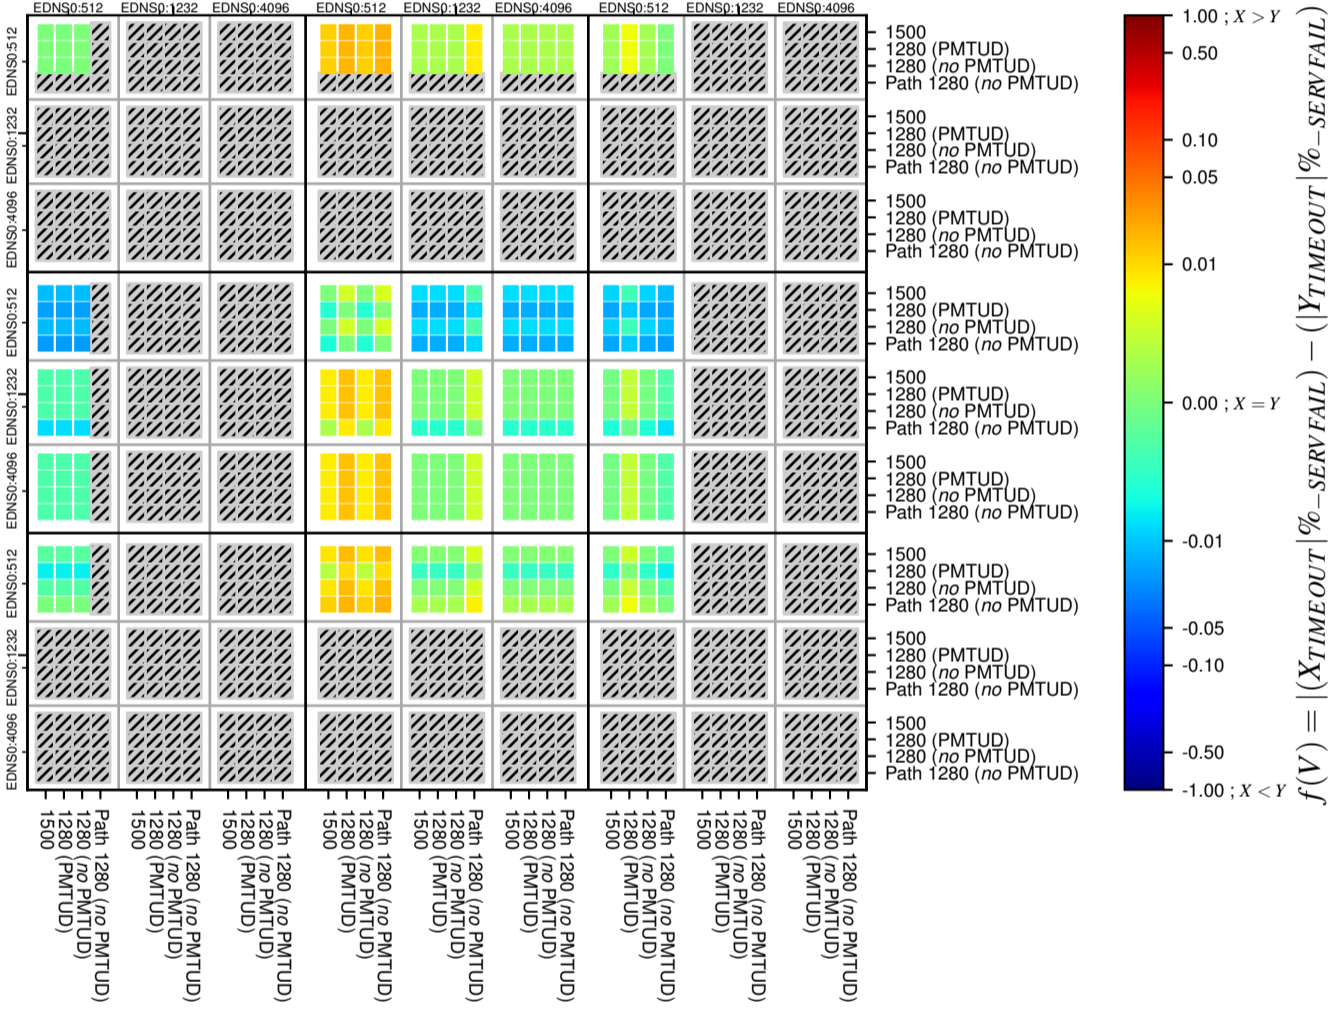

All Zones without DNSSEC for '.se'

All Zones with DNSSEC for '.se'

All Zones for '.se'