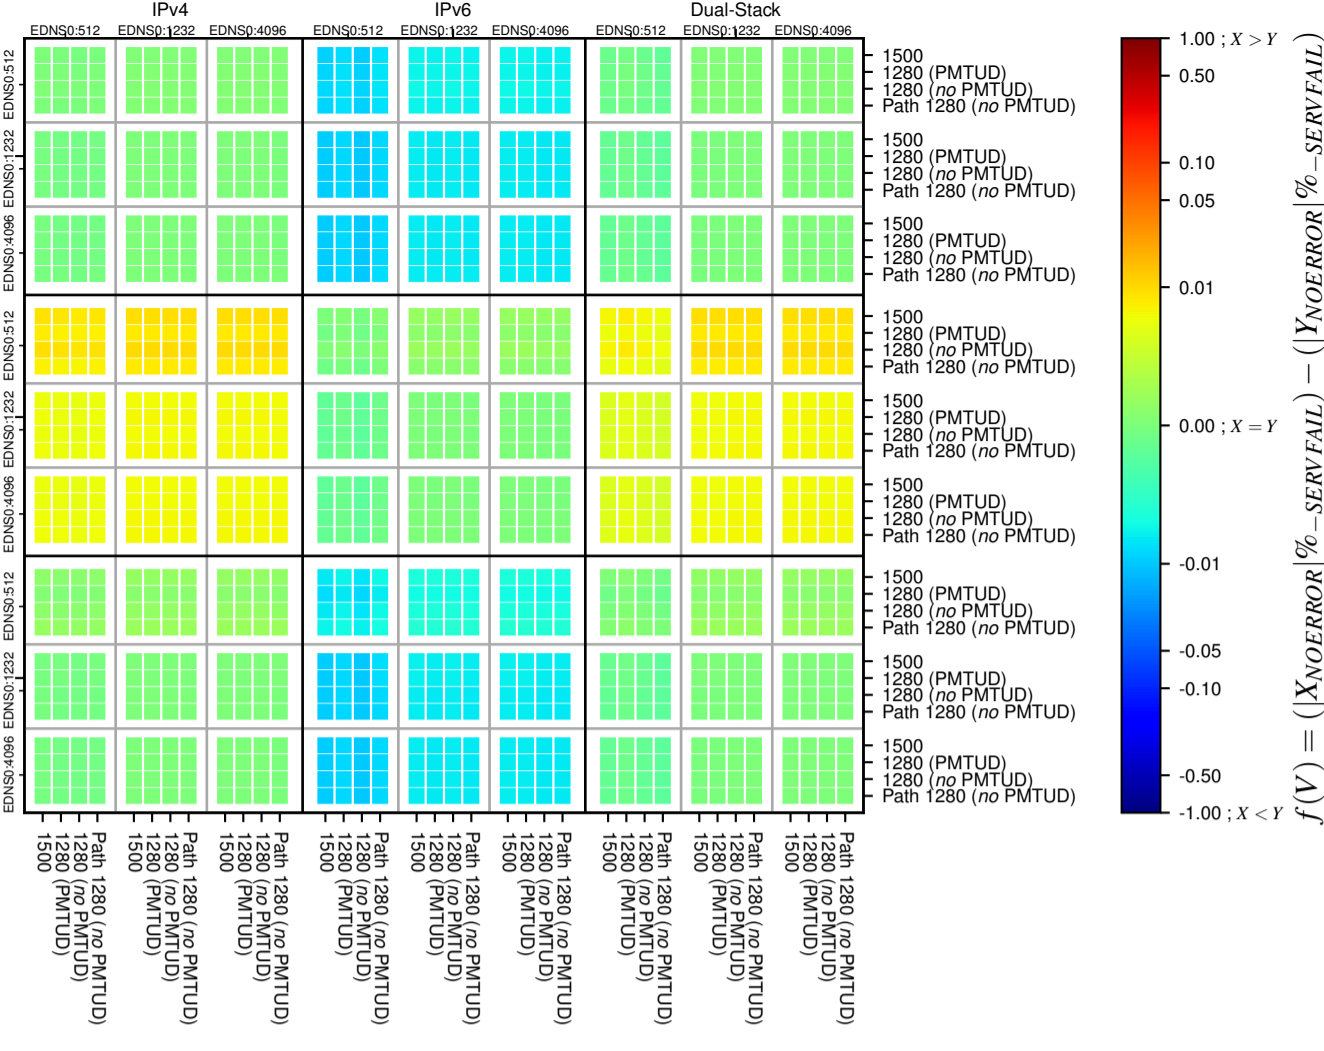

All Zones without DNSSEC for '.de'

All Zones with DNSSEC for '.de'

All Zones for '.de'