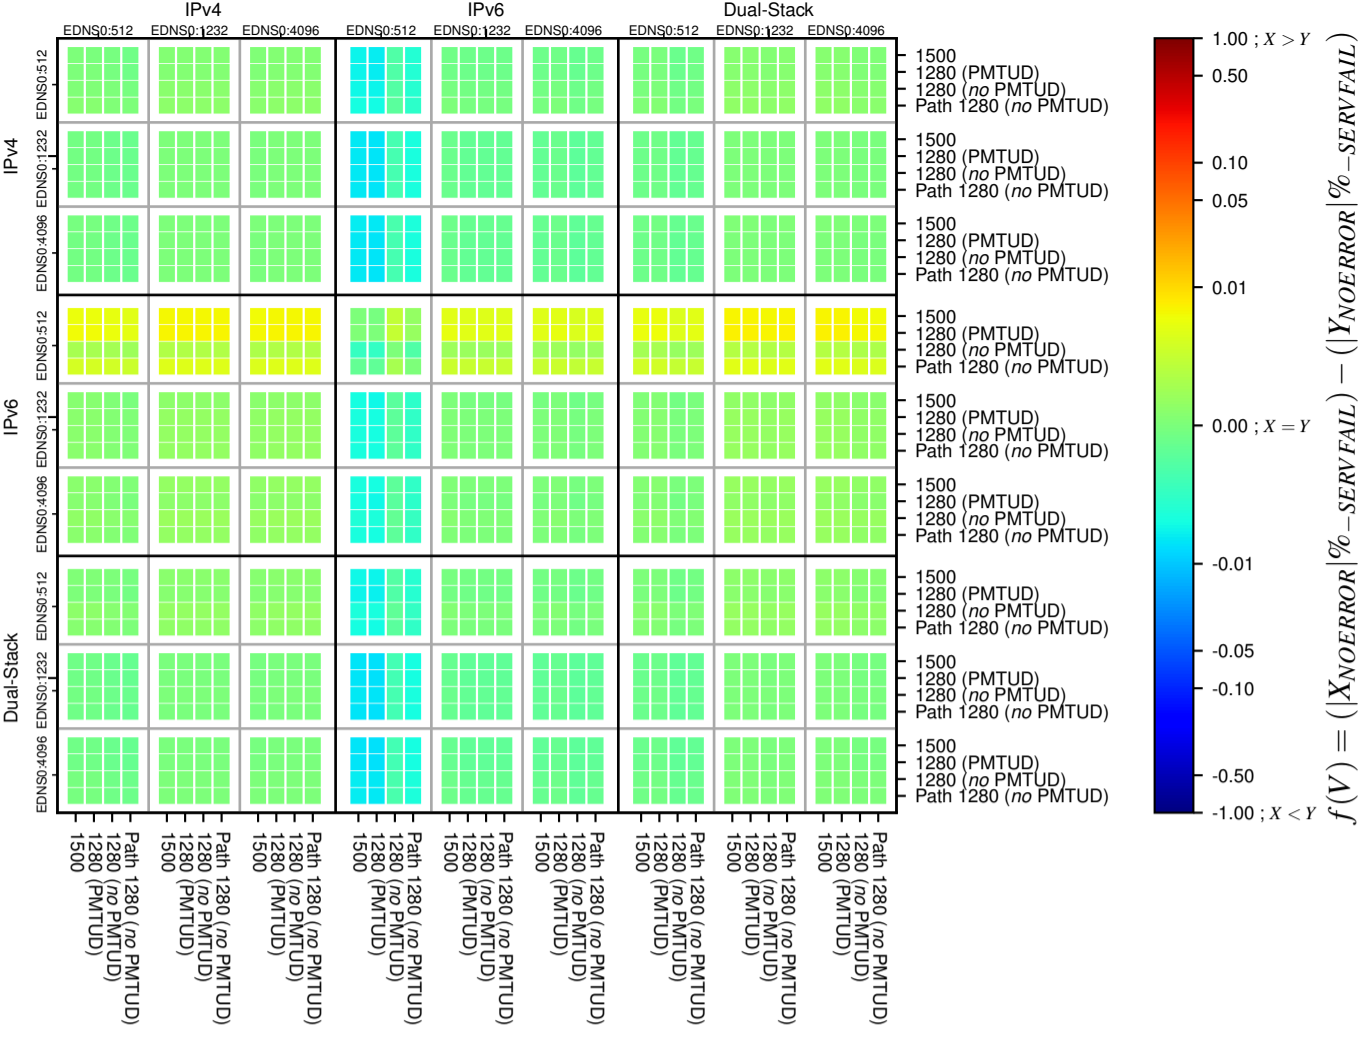

### All Zones without DNSSEC for '.it'

### All Zones for '.it'

$$f(V) = (|X_{NOERROR}| \% - SERVFAIL) - (|Y_{NOERROR}| \% - SERVFAIL)$$

$$f(V) = (|X_{NOERROR}| \% - SERVFAIL) - (|Y_{NOERROR}| \% - SERVFAIL)$$

$$f(V) = (|X_{NOERROR}| \% - SERVFAIL) - (|Y_{NOERROR}| \% - SERVFAIL)$$