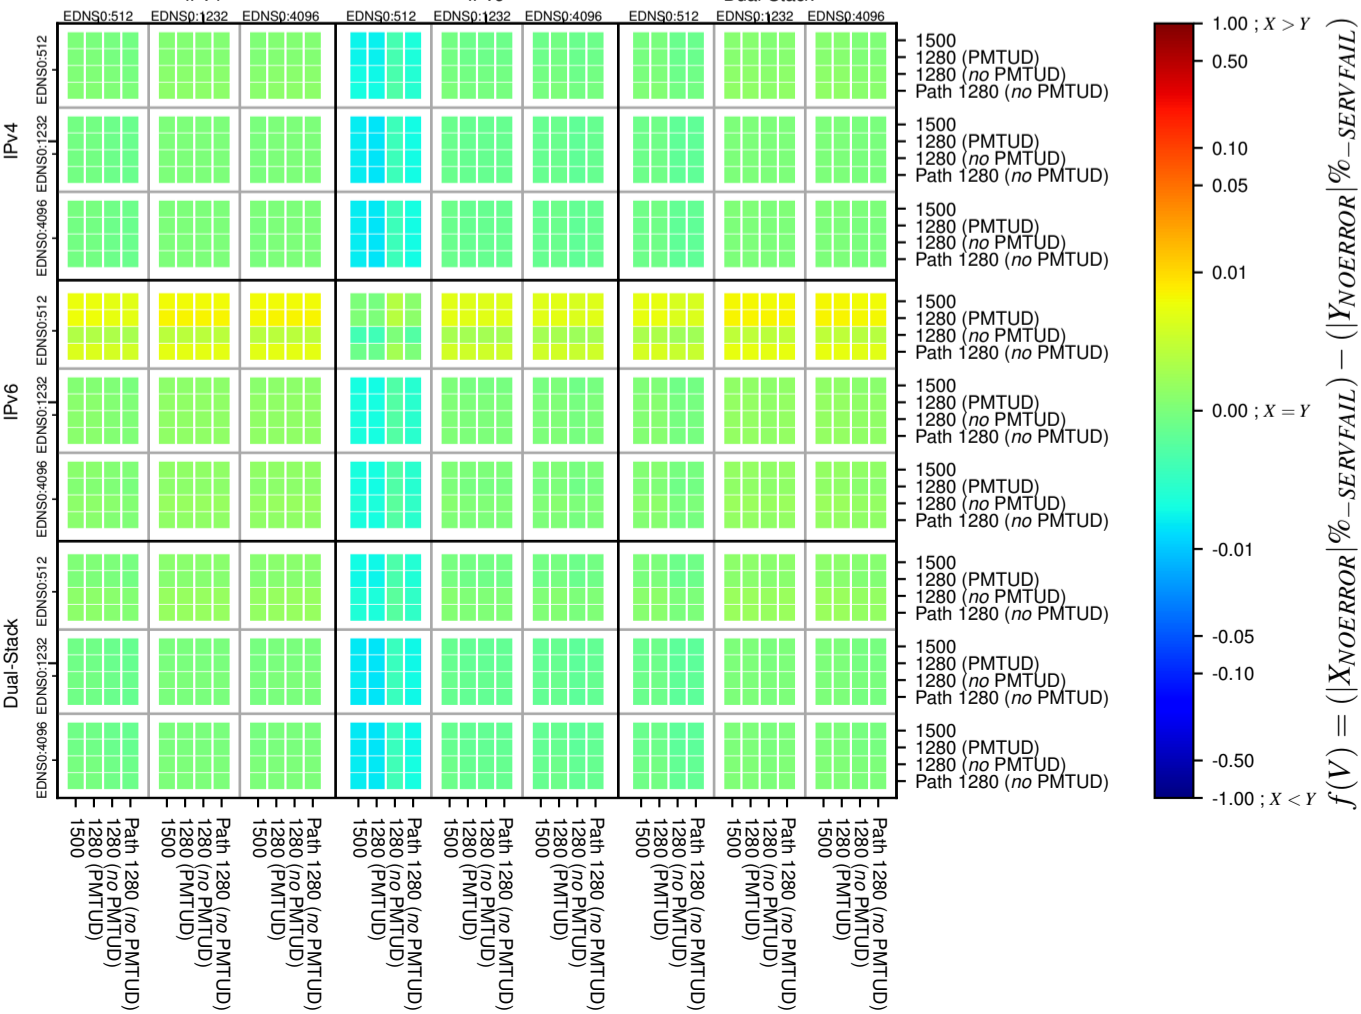

### All Zones without DNSSEC for '.it'

### All Zones for '.it'

$$f(V) = (|X_{NOERROR}| \% - SERVFAIL) - (|Y_{NOERROR}| \% - SERVFAIL)$$

$$f(V) = (|X_{NOERROR}| \% - SERVFAIL) - (|Y_{NOERROR}| \% - SERVFAIL)$$

$$f(V) = (|X_{NOERROR}| \% - SERVFAIL) - (|Y_{NOERROR}| \% - SERVFAIL)$$