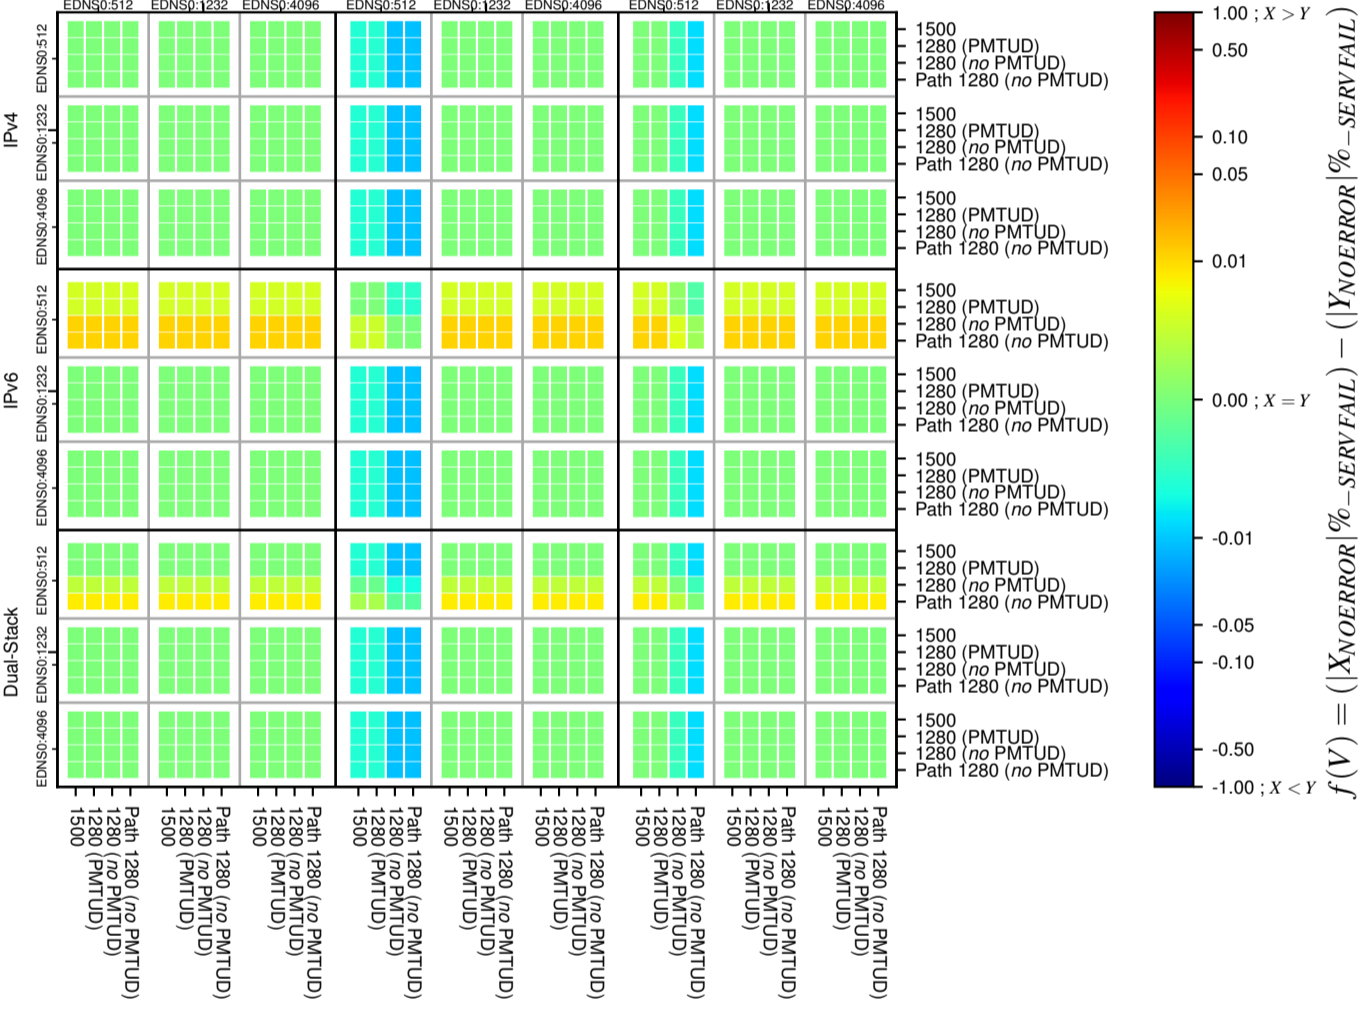

### All Zones without DNSSEC for '.it'

### All Zones for '.it'

$$f(V) = (|X_{NOERROR}| \% - SERVFAIL) - (|Y_{NOERROR}| \% - SERVFAIL)$$

$$f(V) = (|X_{NOERROR}| \% - SERVFAIL) - (|Y_{NOERROR}| \% - SERVFAIL)$$

$$f(V) = (|X_{NOERROR}| \% - SERVFAIL) - (|Y_{NOERROR}| \% - SERVFAIL)$$