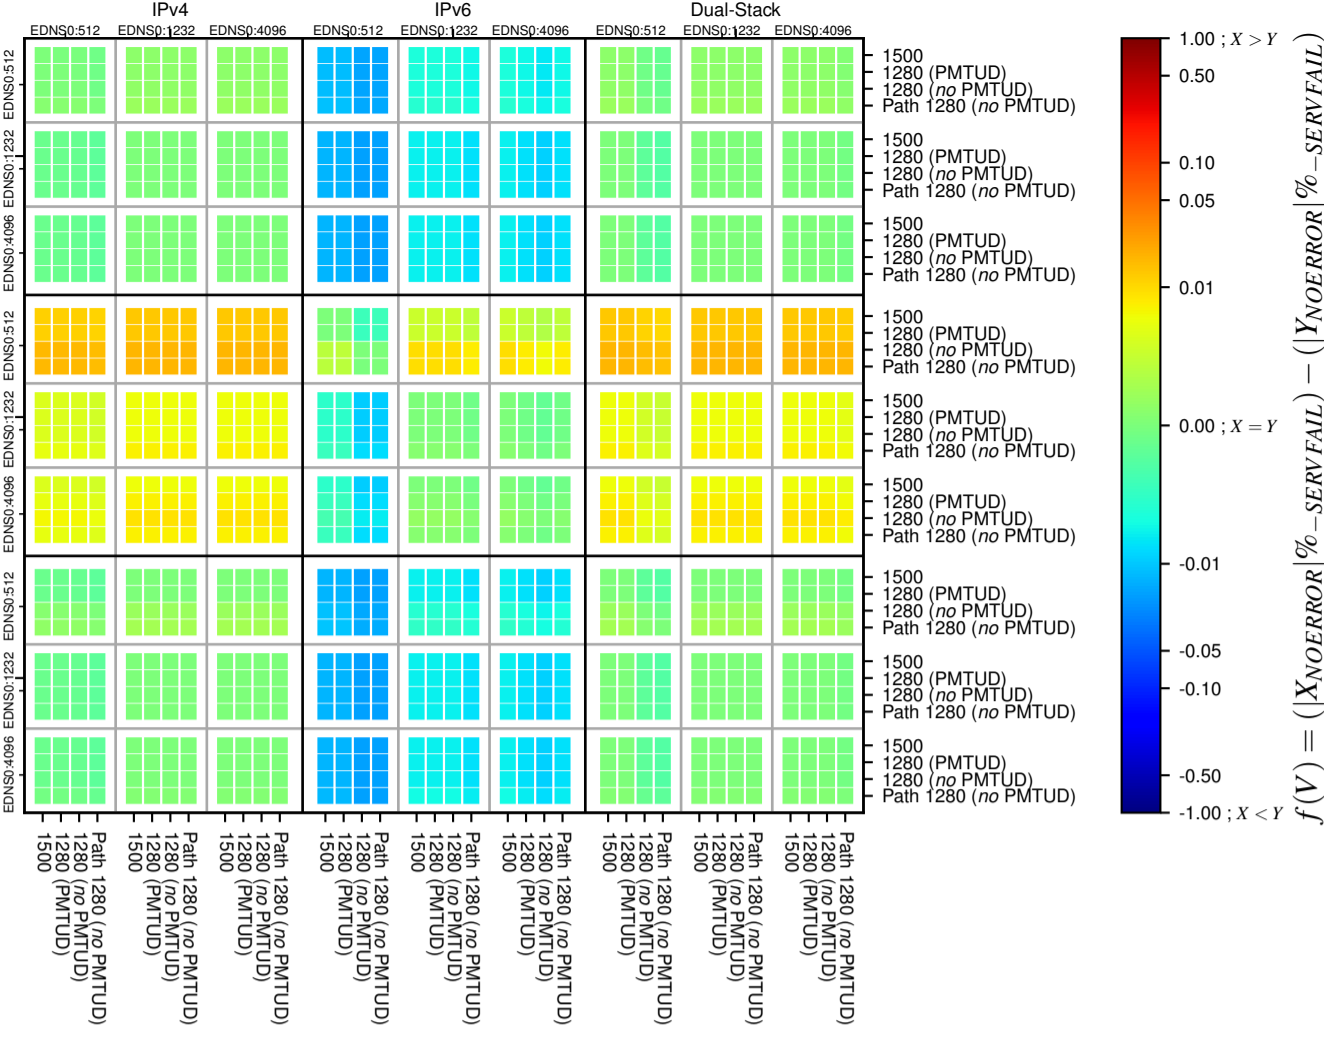

### All Zones without DNSSEC for '.se'