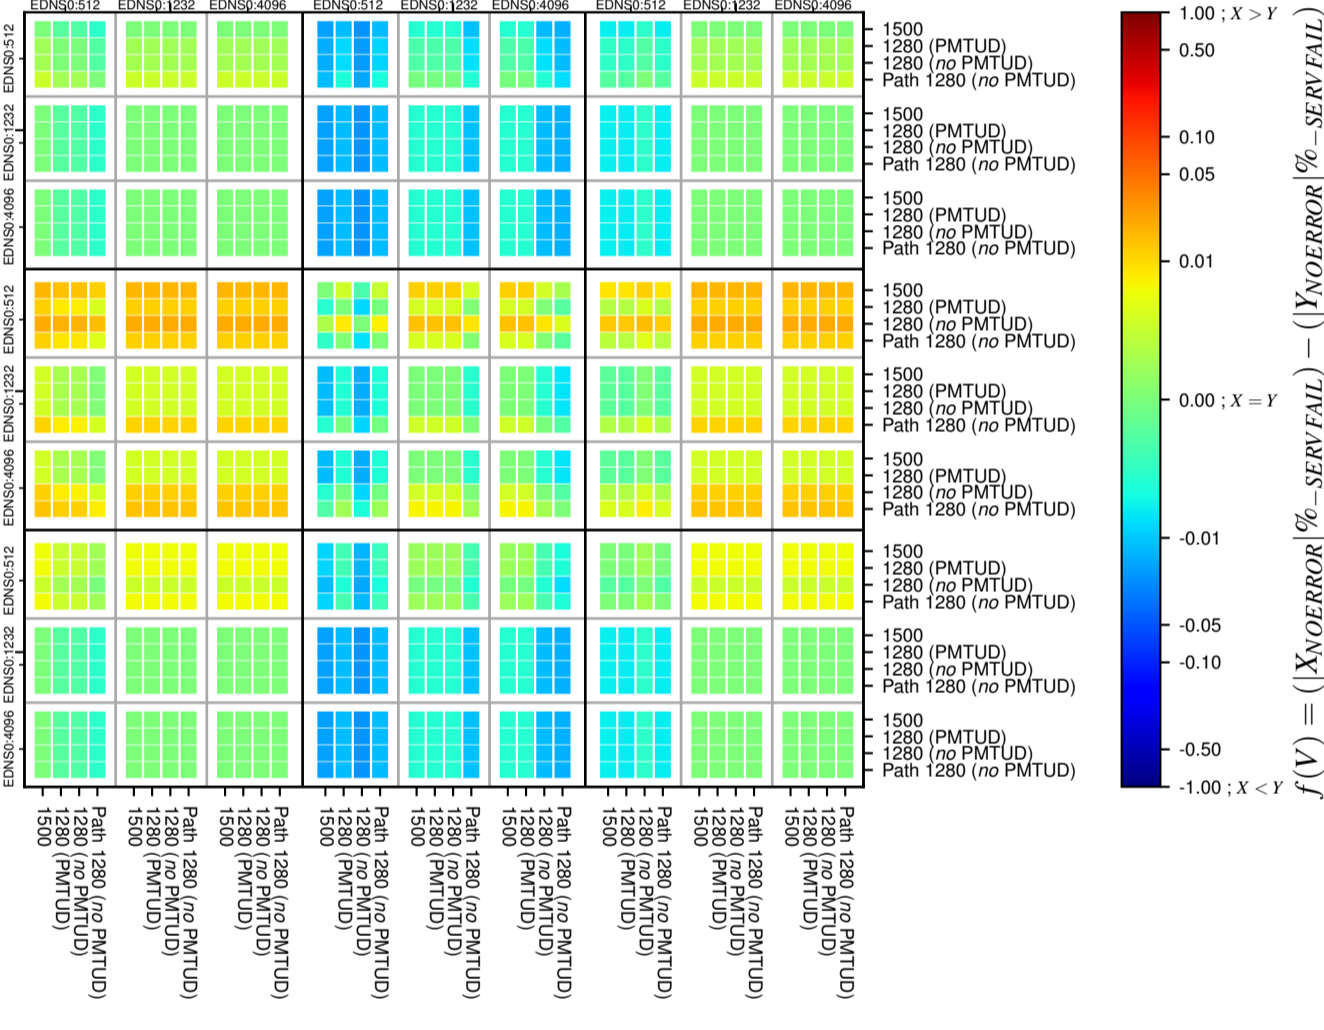

All Zones with DNSSEC for '.se'