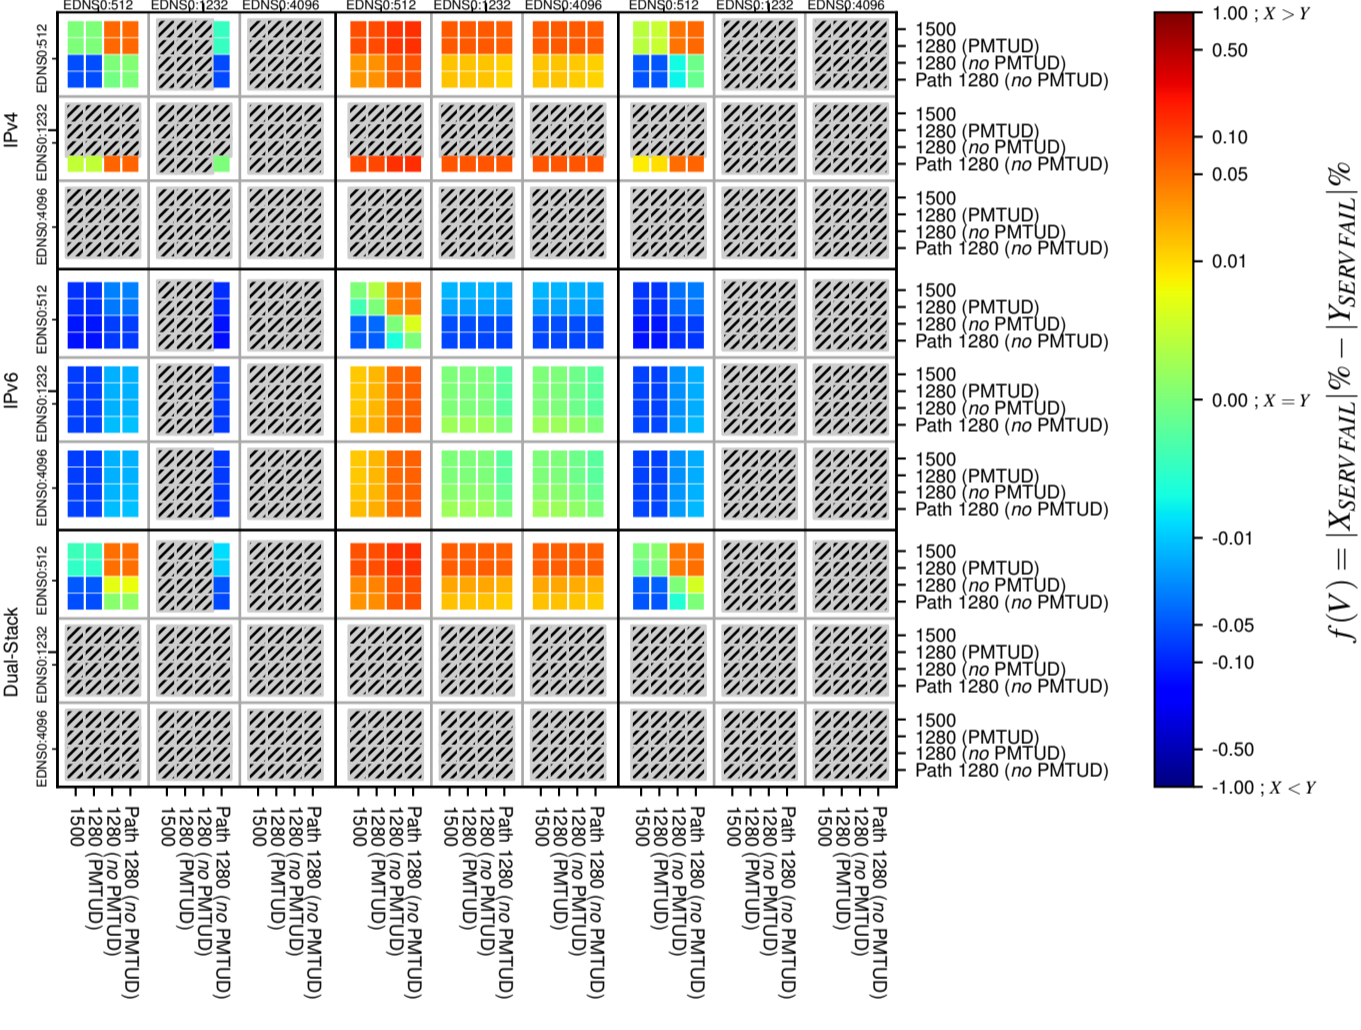

All Zones with DNSSEC for '.nl'