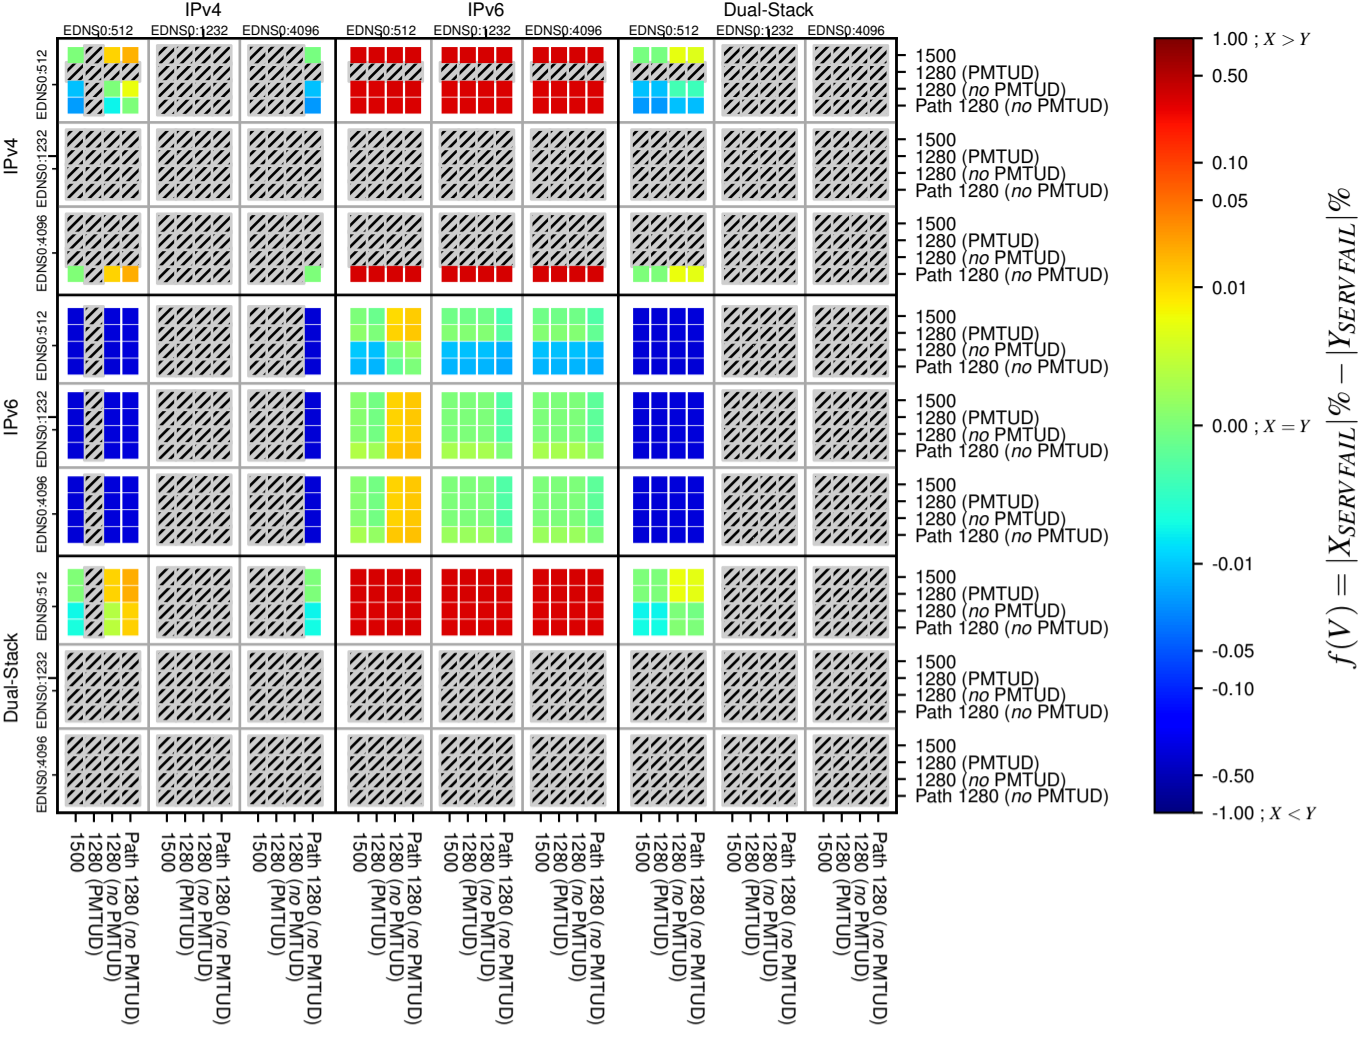

### All Zones without DNSSEC for '.nl'