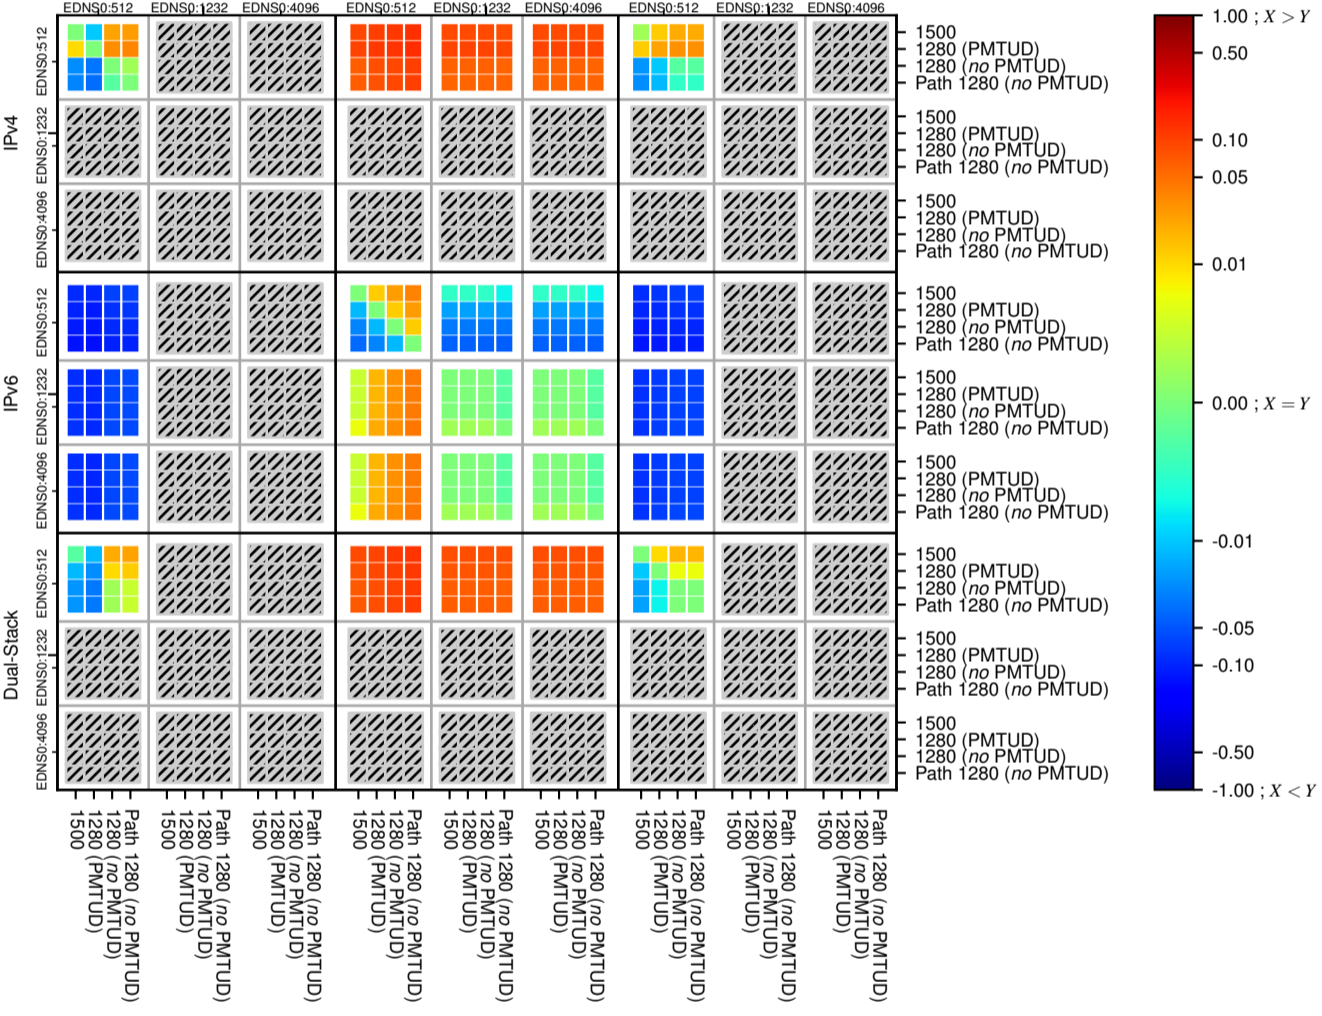

All Zones with DNSSEC for '.se'