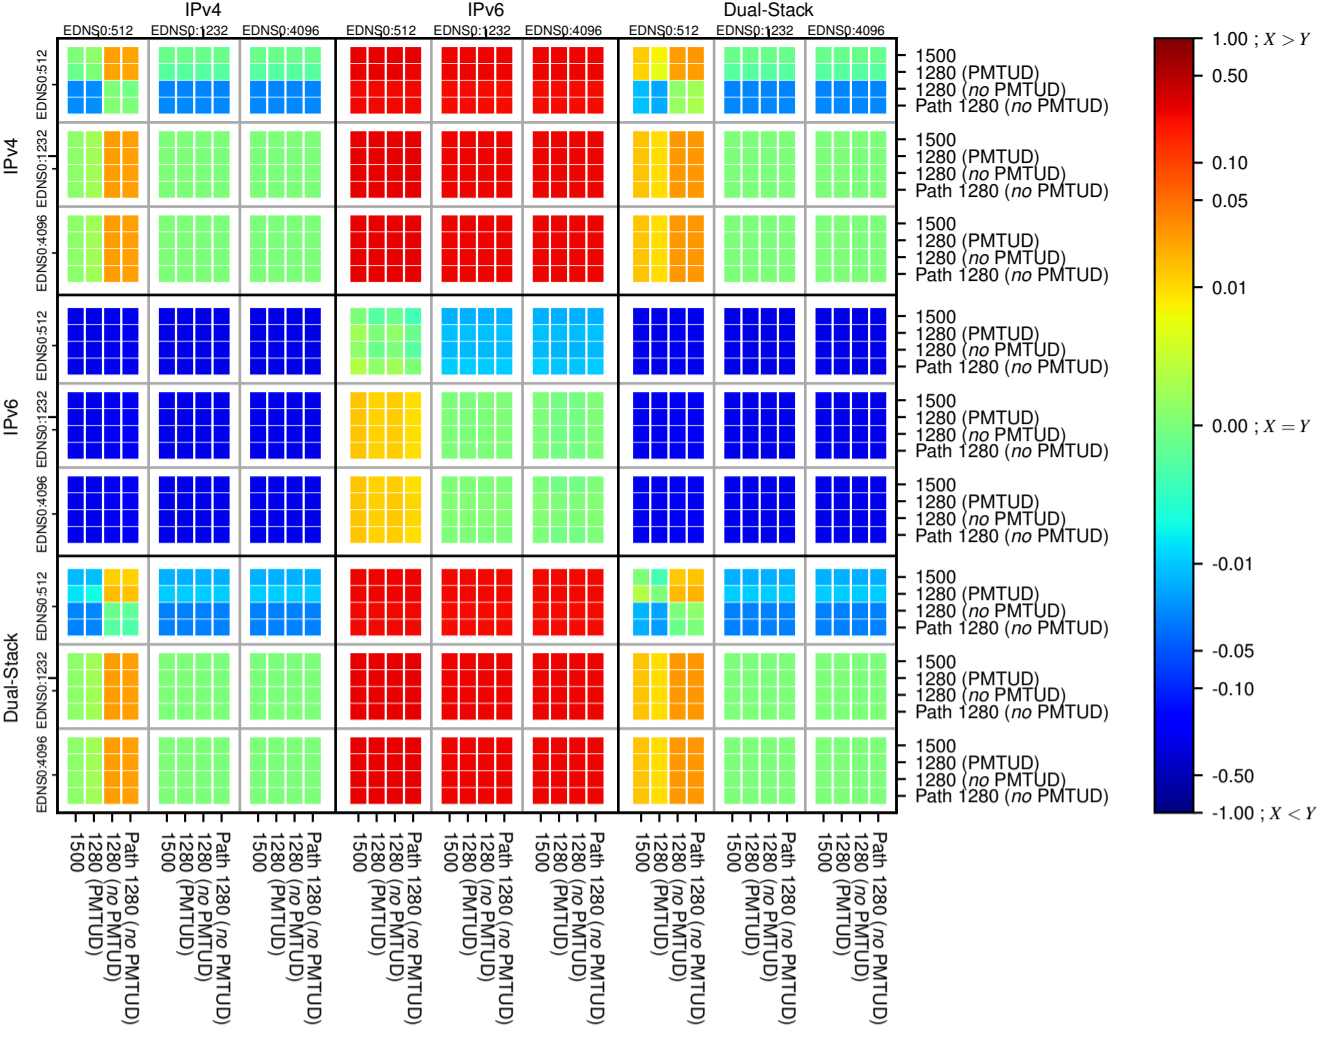

### All Zones without DNSSEC for '.se'

### All Zones with DNSSEC for '.se'