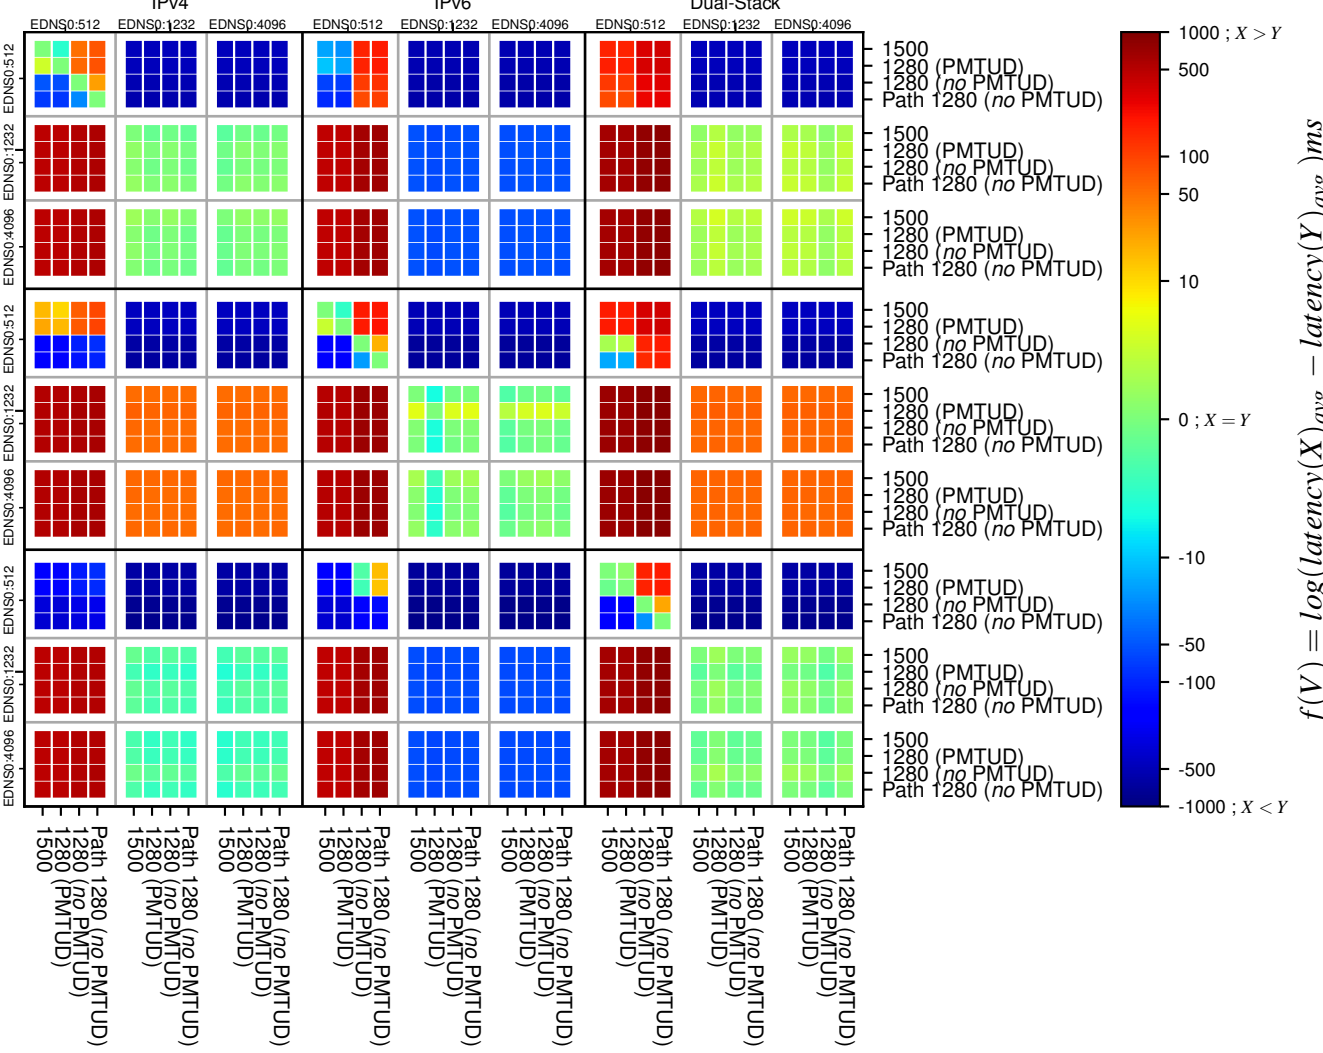

All Zones without DNSSEC returning NOERROR for '.all_psl_domains'

All Zones with DNSSEC returning NOERROR for '.all_psl_domains'

All Zones returning NOERROR for '.all_psl_domains'