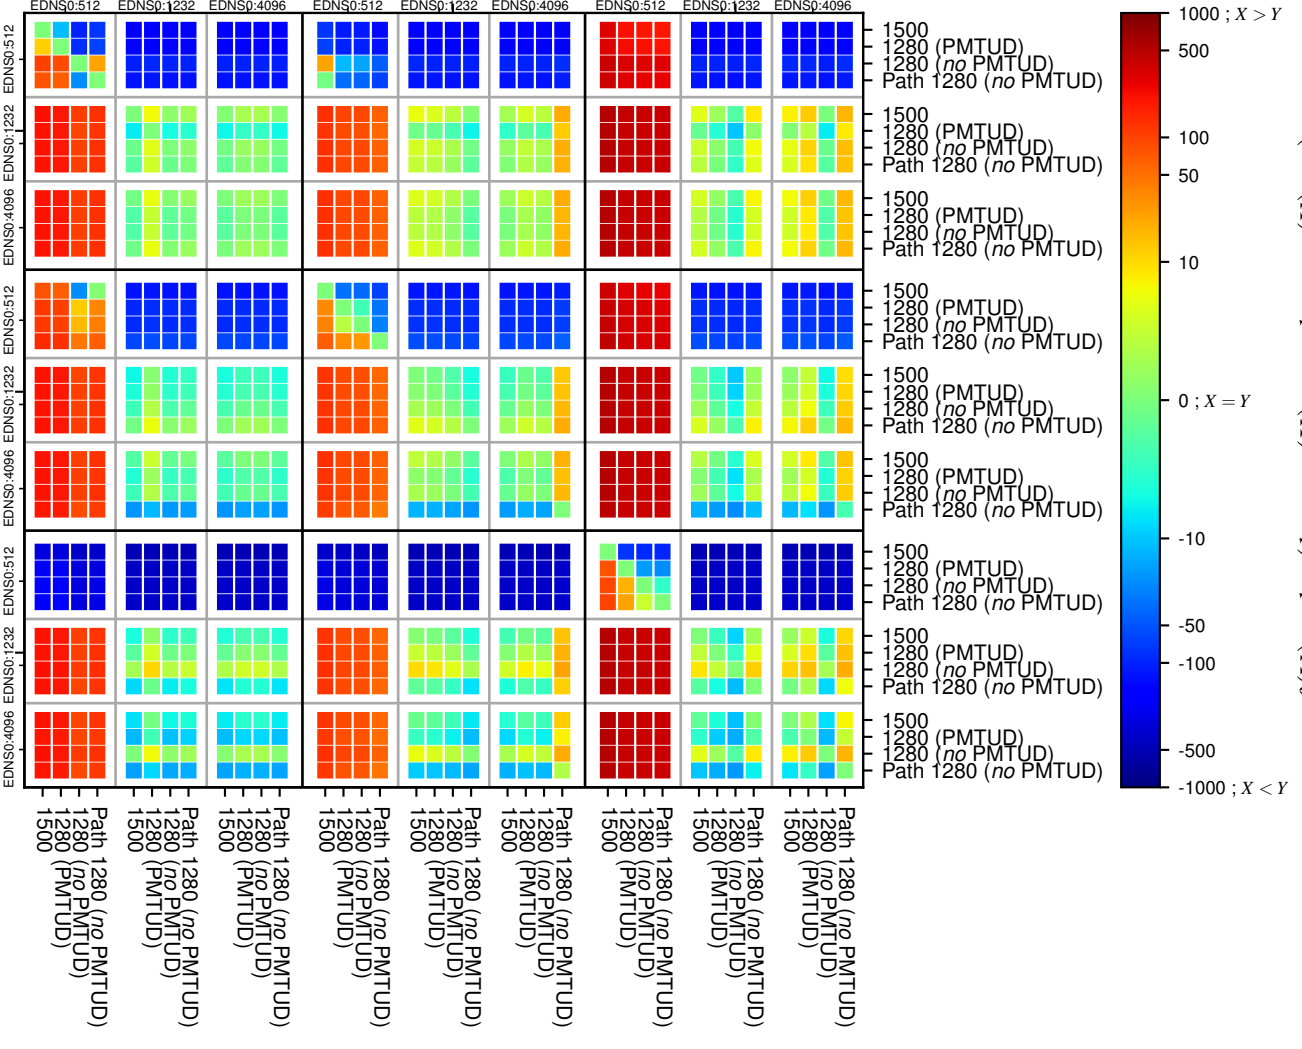

All Zones without DNSSEC returning NOERROR for '.de'

All Zones with DNSSEC returning NOERROR for '.de'

All Zones returning NOERROR for '.de'