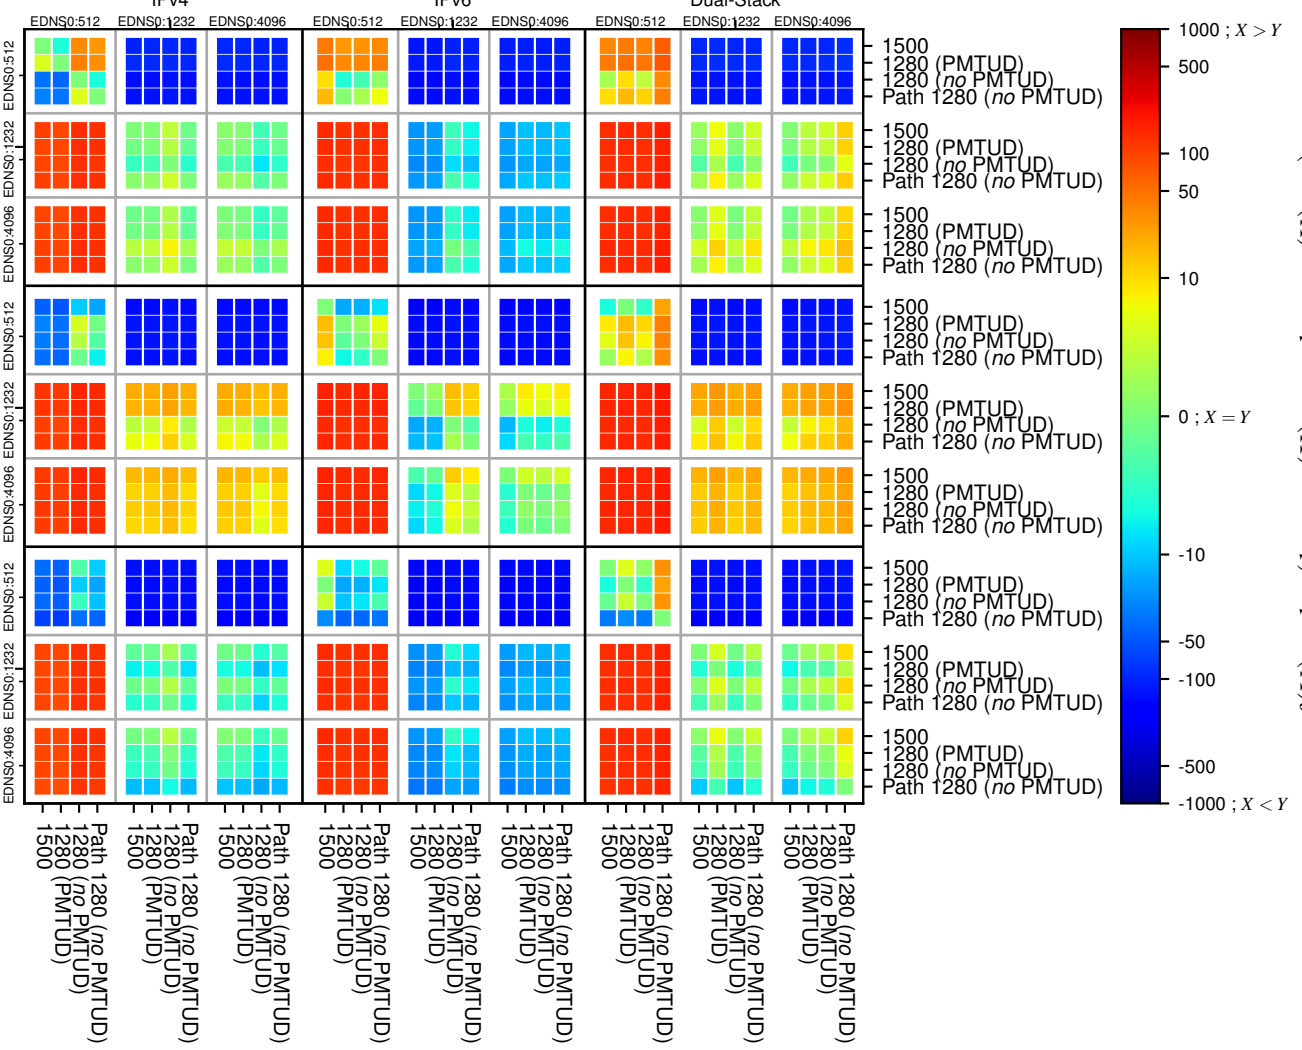

### All Zones without DNSSEC returning NOERROR for '.se'