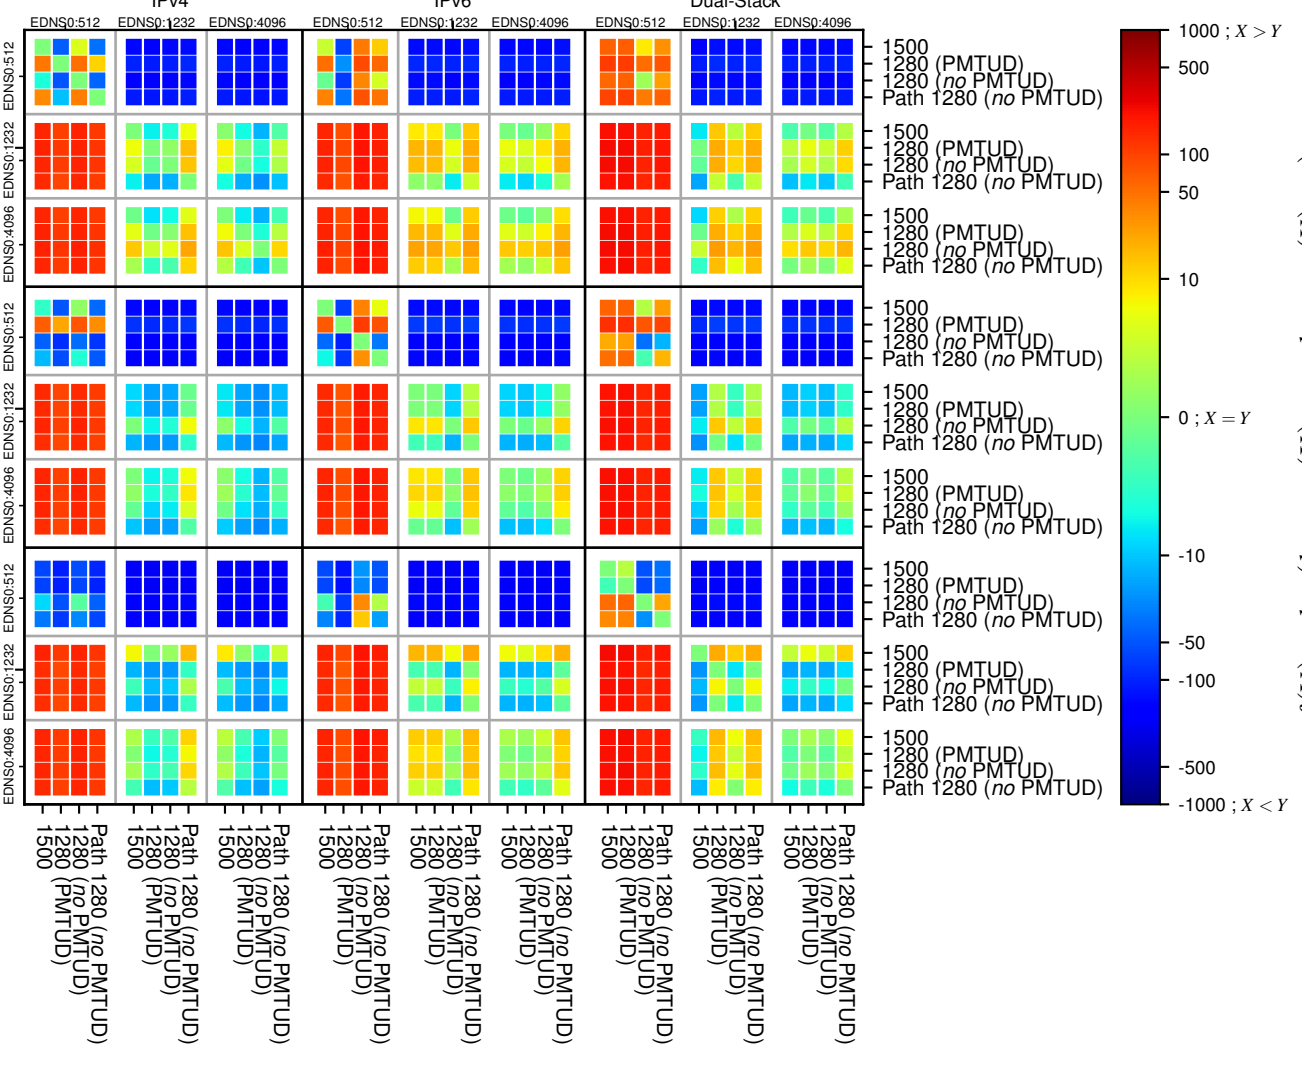

All Zones with DNSSEC returning NOERROR for '.se'