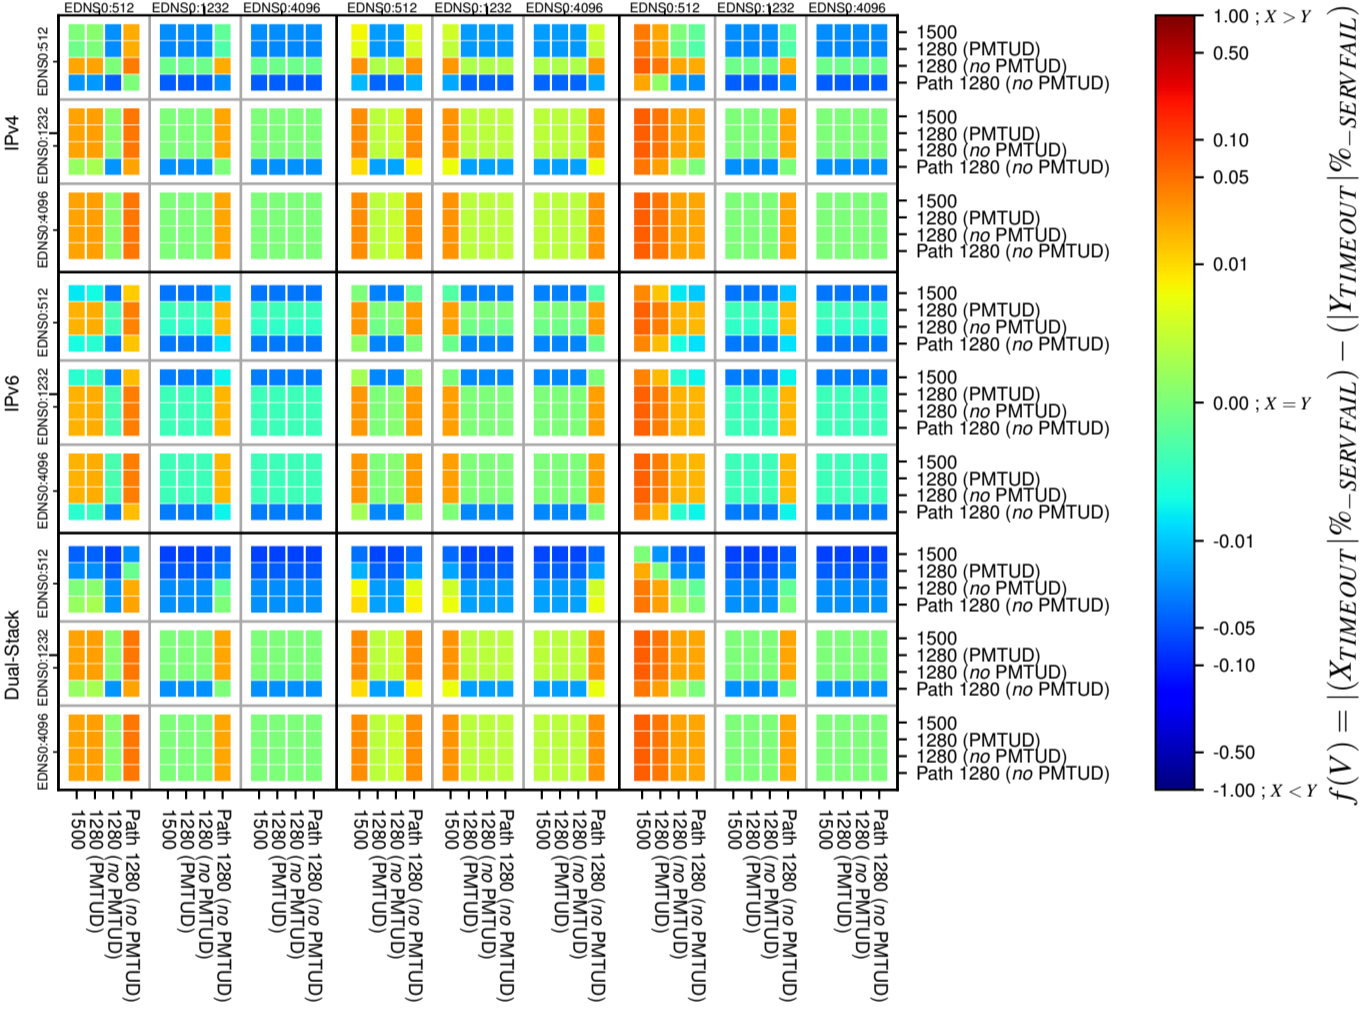

### All Zones without DNSSEC for '.br'

### All Zones with DNSSEC for '.br'

### All Zones for '.br'

$$f(V) = |(X_{TIMEOUT} | \% - SERVFAIL) - (Y_{TIMEOUT} | \% - SERVFAIL)|$$

$$f(V) = |(X_{TIMEOUT} | \% - SERVFAIL) - (Y_{TIMEOUT} | \% - SERVFAIL)|$$

$$f(V) = |(X_{TIMEOUT} | \% - SERVFAIL) - (Y_{TIMEOUT} | \% - SERVFAIL)|$$