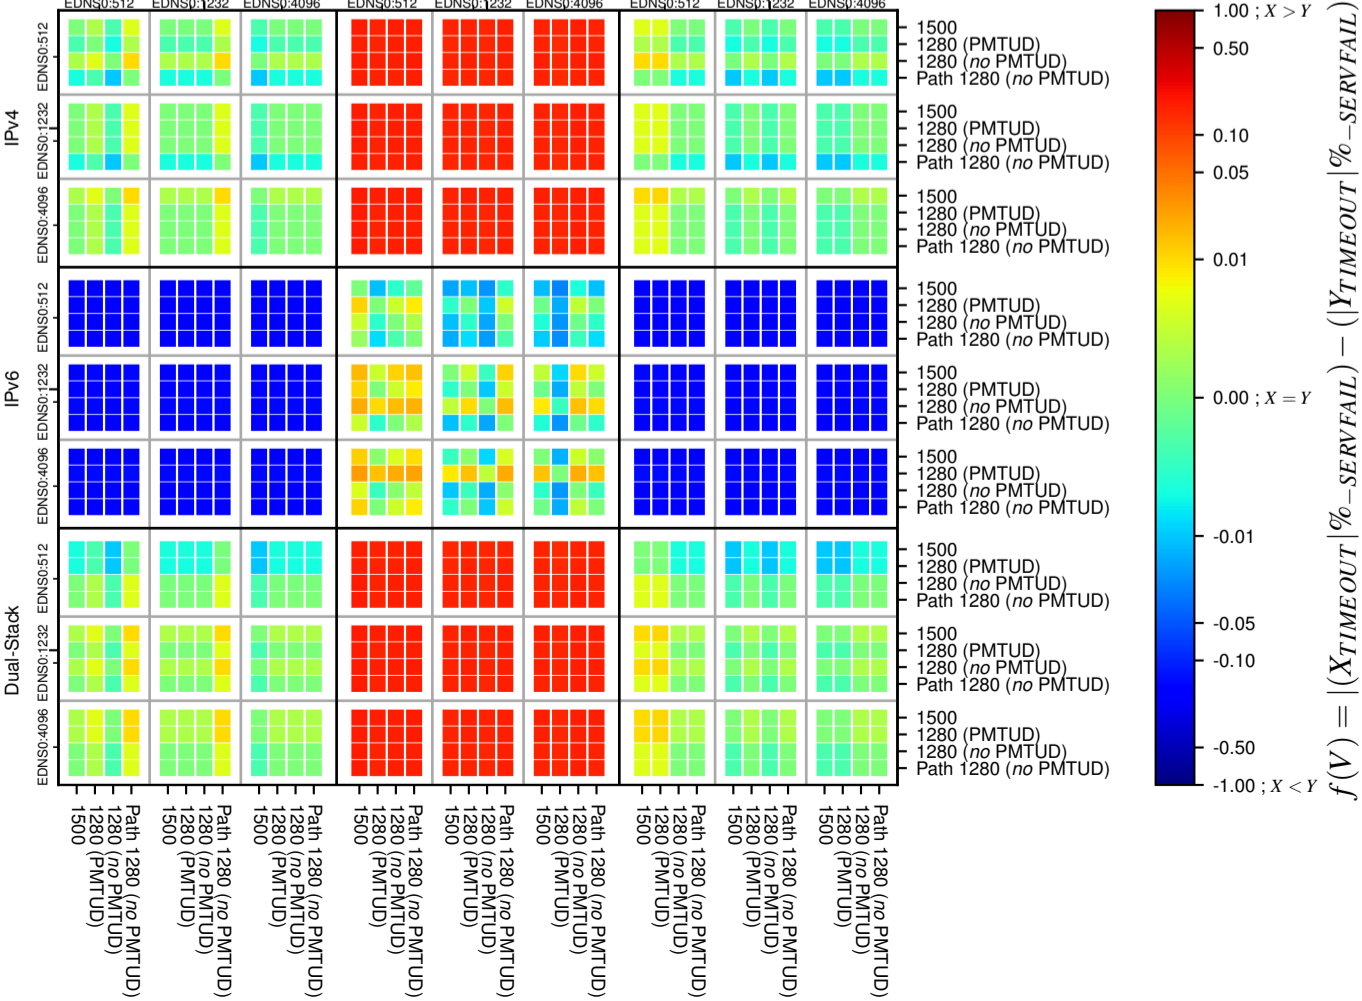

### All Zones without DNSSEC for '.br'

### All Zones with DNSSEC for '.br'

### All Zones for '.br'

$$f(V) = |(X_{TIMEOUT} | \% - SERVFAIL) - (Y_{TIMEOUT} | \% - SERVFAIL)|$$

$$f(V) = |(X_{TIMEOUT} | \% - SERVFAIL) - (Y_{TIMEOUT} | \% - SERVFAIL)|$$

$$f(V) = |(X_{TIMEOUT} | \% - SERVFAIL) - (Y_{TIMEOUT} | \% - SERVFAIL)|$$