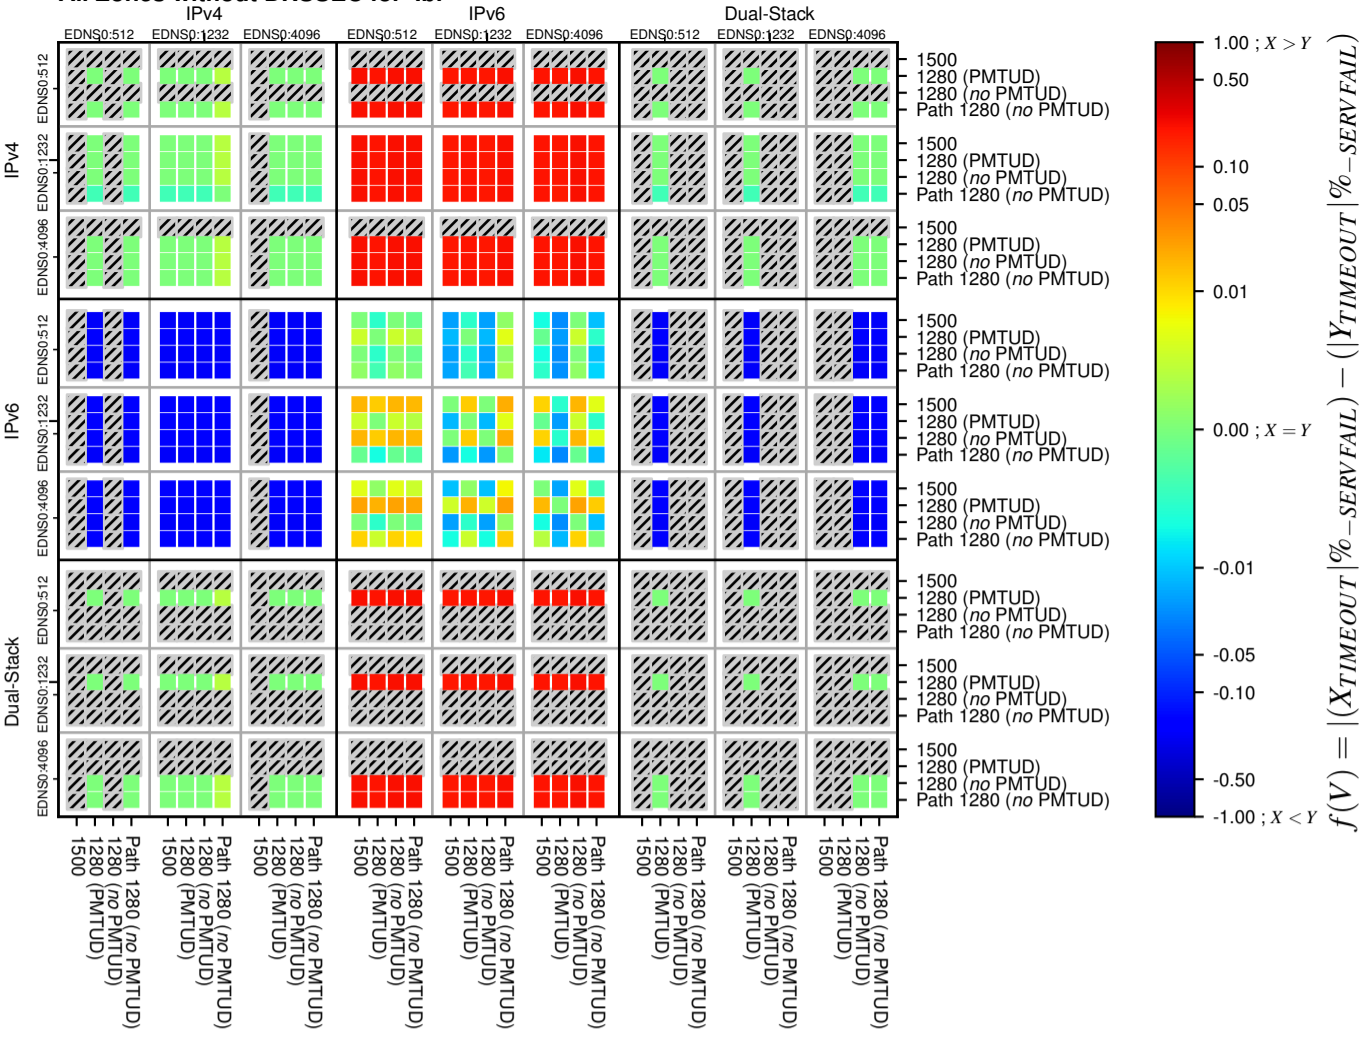

### All Zones without DNSSEC for '.br'

### All Zones with DNSSEC for '.br'

### All Zones for '.br'

$$f(V) = |(X_{TIMEOUT} | \% - SERVFAIL) - (Y_{TIMEOUT} | \% - SERVFAIL)|$$

$$f(V) = |(X_{TIMEOUT} | \% - SERVFAIL) - (Y_{TIMEOUT} | \% - SERVFAIL)|$$

$$f(V) = |(X_{TIMEOUT} | \% - SERVFAIL) - (Y_{TIMEOUT} | \% - SERVFAIL)|$$