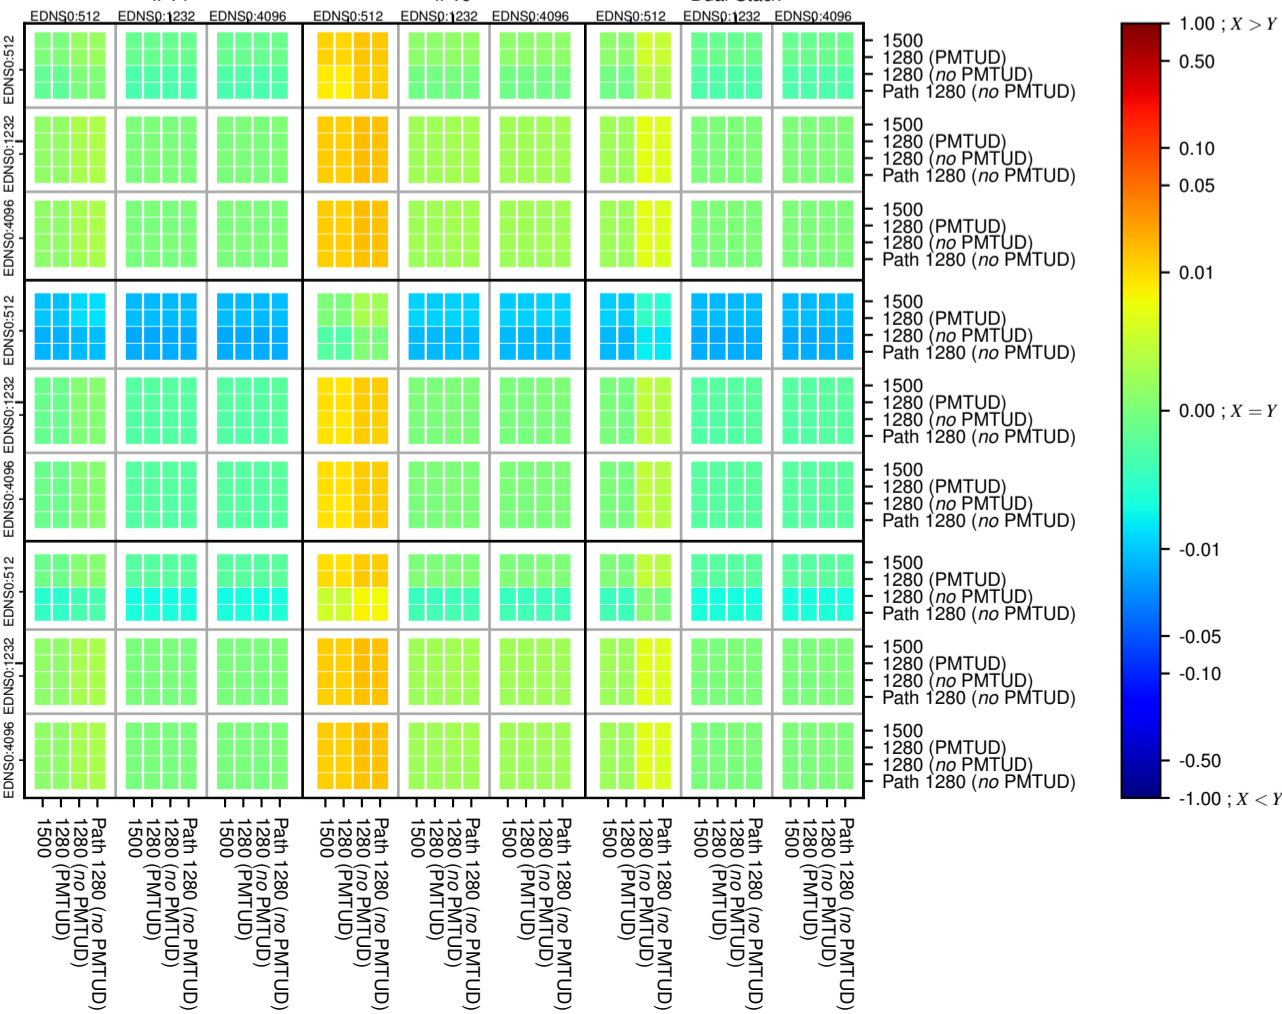

All Zones without DNSSEC for '.com'

All Zones with DNSSEC for '.com'

All Zones for '.com'

$$f(V) = |(X_{TIMEOUT} | \% - SERVFAIL) - (Y_{TIMEOUT} | \% - SERVFAIL)|$$

$$f(V) = |(X_{TIMEOUT} | \% - SERVFAIL) - (Y_{TIMEOUT} | \% - SERVFAIL)|$$

$$f(V) = |(X_{TIMEOUT} | \% - SERVFAIL) - (Y_{TIMEOUT} | \% - SERVFAIL)|$$