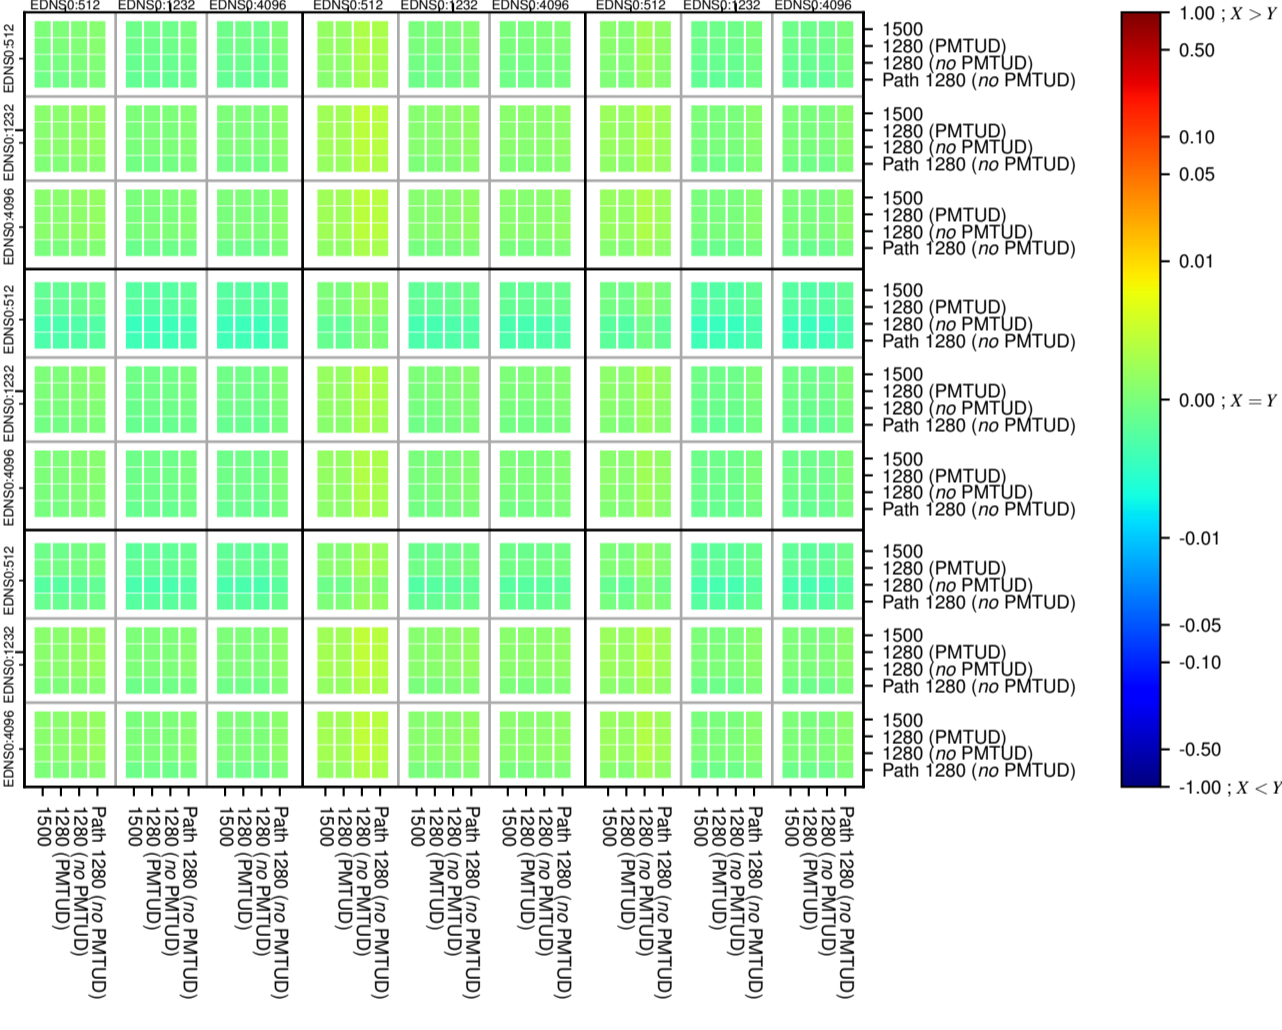

All Zones without DNSSEC for '.com'

All Zones with DNSSEC for '.com'

All Zones for '.com'

$$f(V) = |(X_{TIMEOUT} | \% - SERVFAIL) - (Y_{TIMEOUT} | \% - SERVFAIL)|$$

$$f(V) = |(X_{TIMEOUT} | \% - SERVFAIL) - (Y_{TIMEOUT} | \% - SERVFAIL)|$$

$$f(V) = |(X_{TIMEOUT} | \% - SERVFAIL) - (Y_{TIMEOUT} | \% - SERVFAIL)|$$