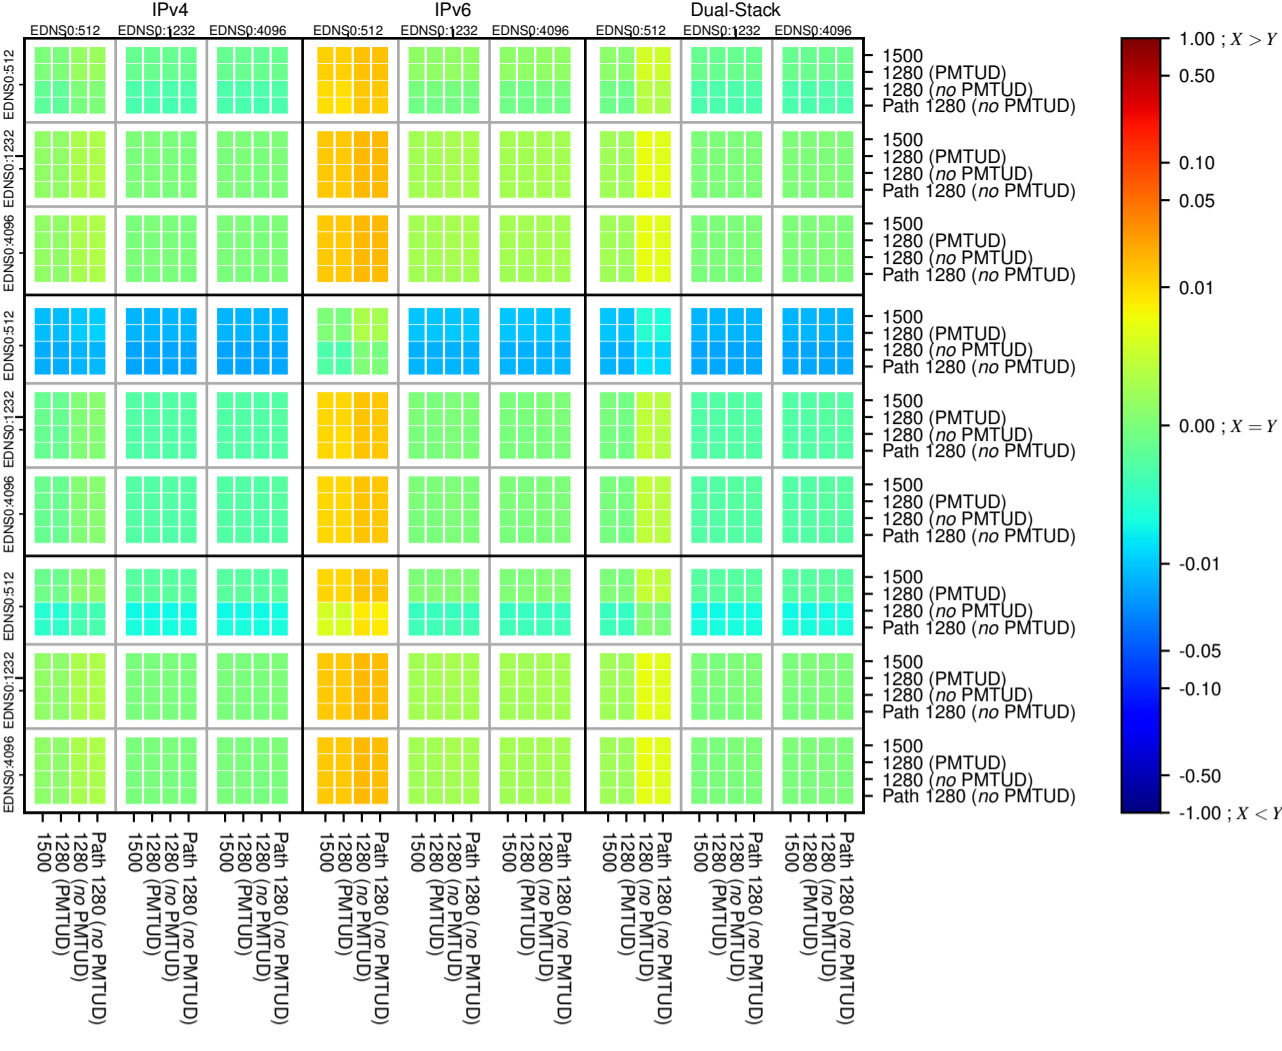

All Zones without DNSSEC for '.com'

All Zones with DNSSEC for '.com'

All Zones for '.com'

$$f(V) = |(X_{TIMEOUT} | \% - SERVFAIL) - (Y_{TIMEOUT} | \% - SERVFAIL)|$$

$$f(V) = |(X_{TIMEOUT} | \% - SERVFAIL) - (Y_{TIMEOUT} | \% - SERVFAIL)|$$

$$f(V) = |(X_{TIMEOUT} | \% - SERVFAIL) - (Y_{TIMEOUT} | \% - SERVFAIL)|$$