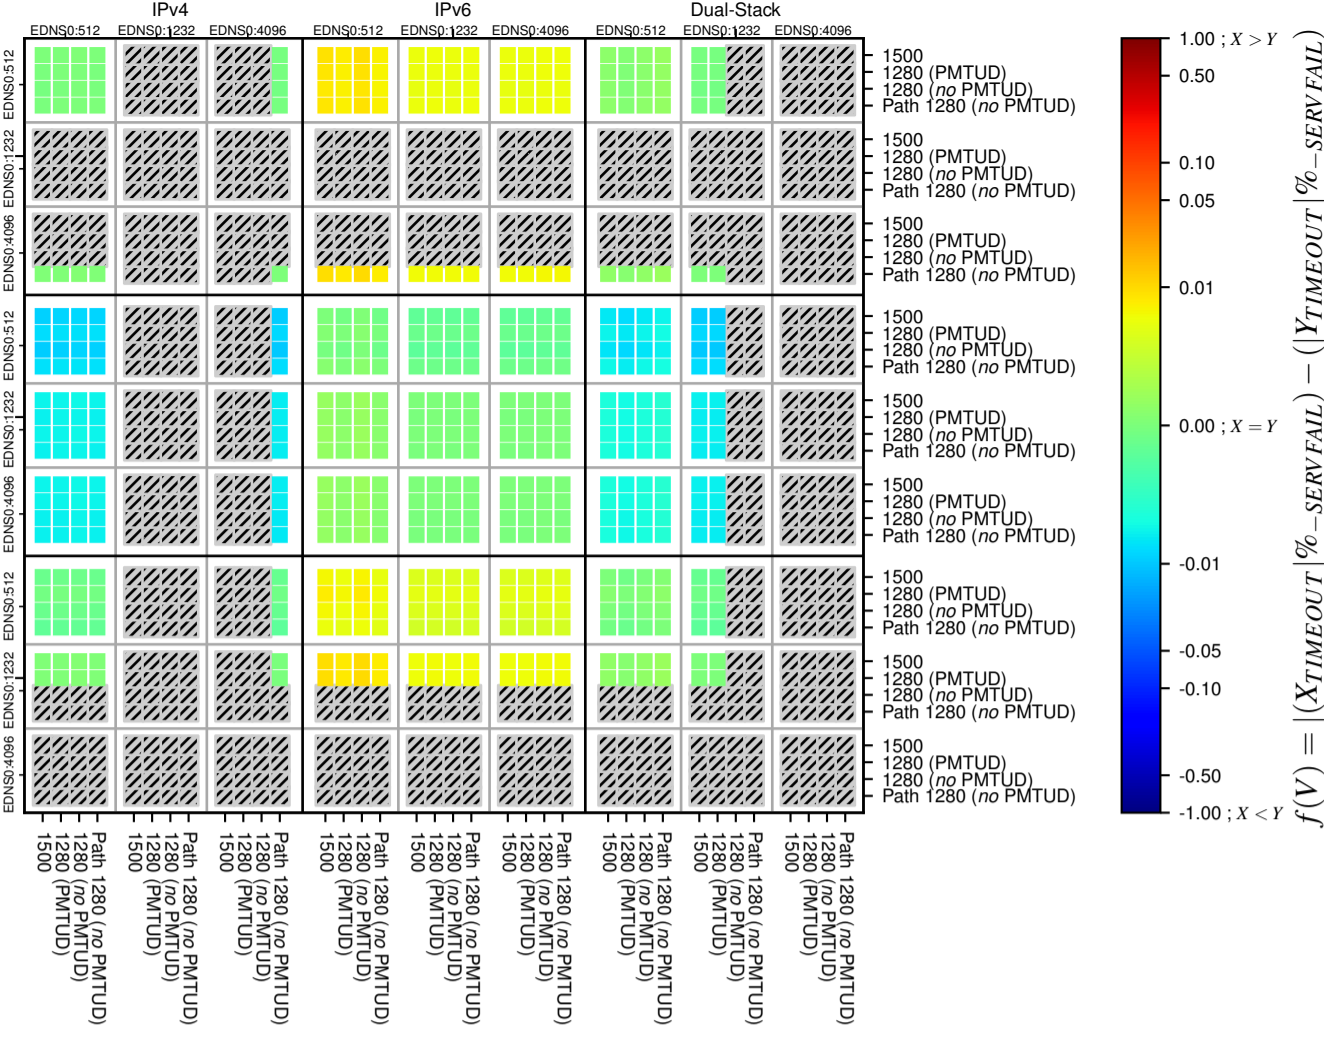

All Zones without DNSSEC for '.de'

All Zones with DNSSEC for '.de'

All Zones for '.de'

$$f(V) = |(X_{TIMEOUT} \% - SERVFAIL) - (Y_{TIMEOUT} \% - SERVFAIL)|$$

$$f(V) = |(X_{TIMEOUT} \% - SERVFAIL) - (Y_{TIMEOUT} \% - SERVFAIL)|$$

$$f(V) = |(X_{TIMEOUT} \% - SERVFAIL) - (Y_{TIMEOUT} \% - SERVFAIL)|$$