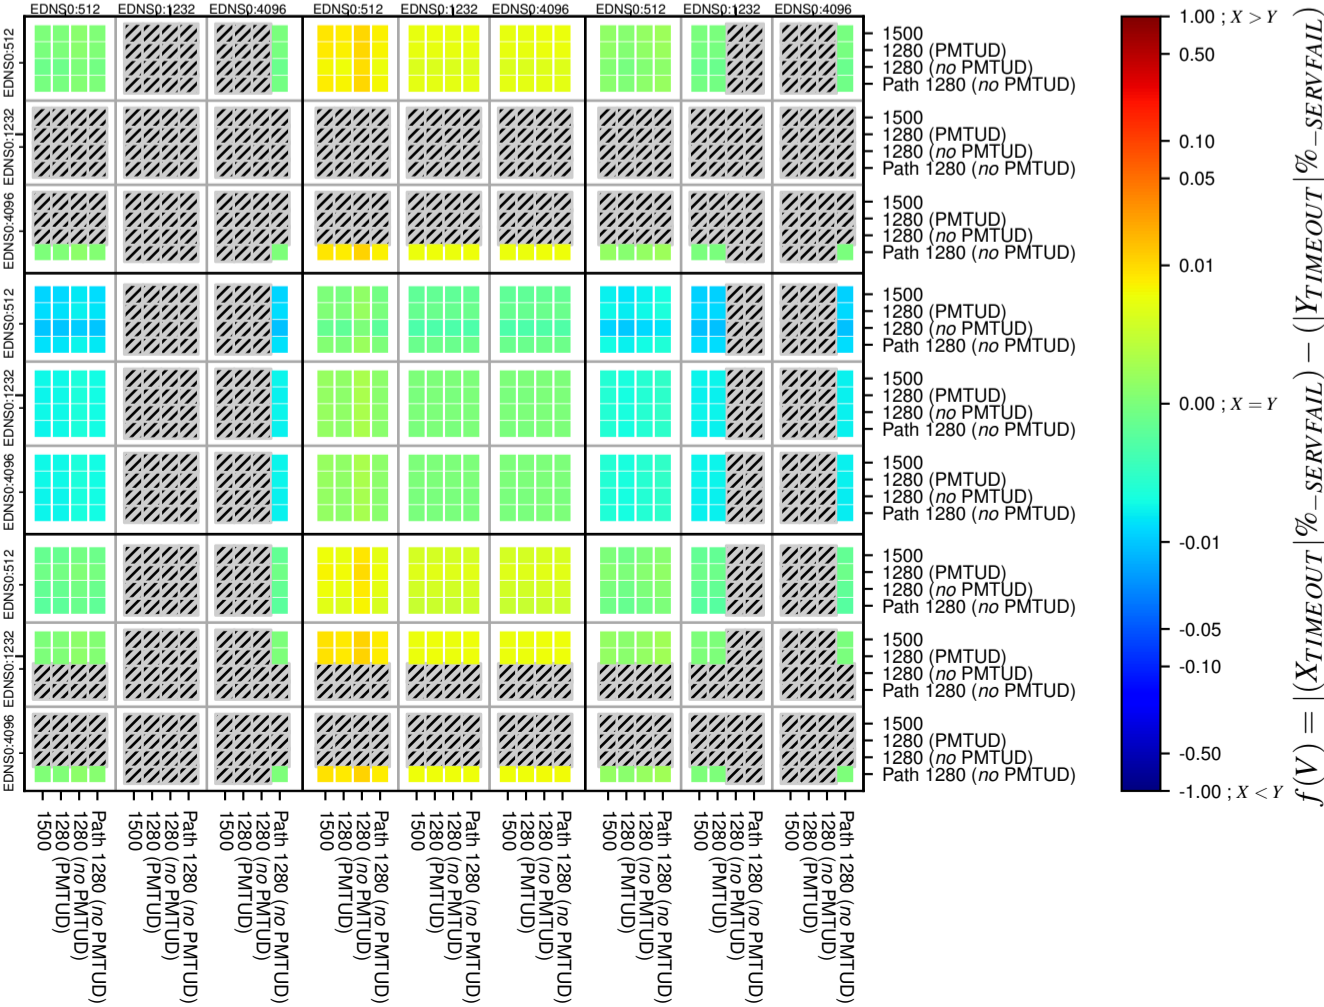

All Zones without DNSSEC for '.de'

All Zones with DNSSEC for '.de'

All Zones for '.de'

$$f(V) = |(X_{TIMEOUT} \% - SERVFAIL) - (Y_{TIMEOUT} \% - SERVFAIL)|$$

$$f(V) = |(X_{TIMEOUT} \% - SERVFAIL) - (Y_{TIMEOUT} \% - SERVFAIL)|$$

$$f(V) = |(X_{TIMEOUT} \% - SERVFAIL) - (Y_{TIMEOUT} \% - SERVFAIL)|$$