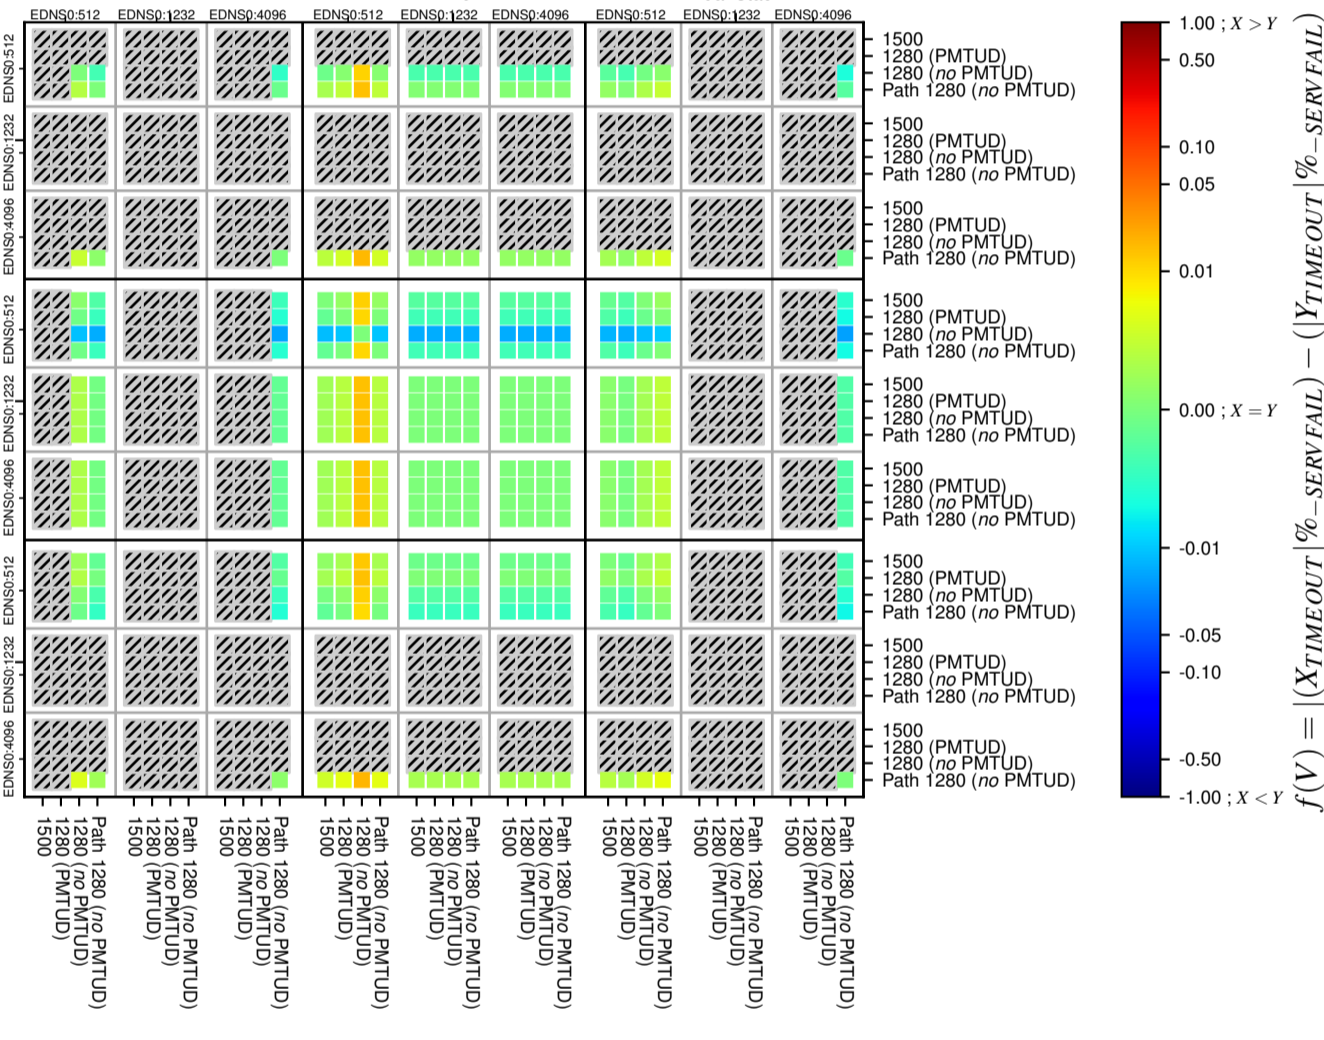

All Zones without DNSSEC for '.de'

All Zones with DNSSEC for '.de'

All Zones for '.de'

$$f(V) = |(X_{TIMEOUT} \% - SERVFAIL) - (Y_{TIMEOUT} \% - SERVFAIL)|$$

$$f(V) = |(X_{TIMEOUT} \% - SERVFAIL) - (Y_{TIMEOUT} \% - SERVFAIL)|$$

$$f(V) = |(X_{TIMEOUT} \% - SERVFAIL) - (Y_{TIMEOUT} \% - SERVFAIL)|$$