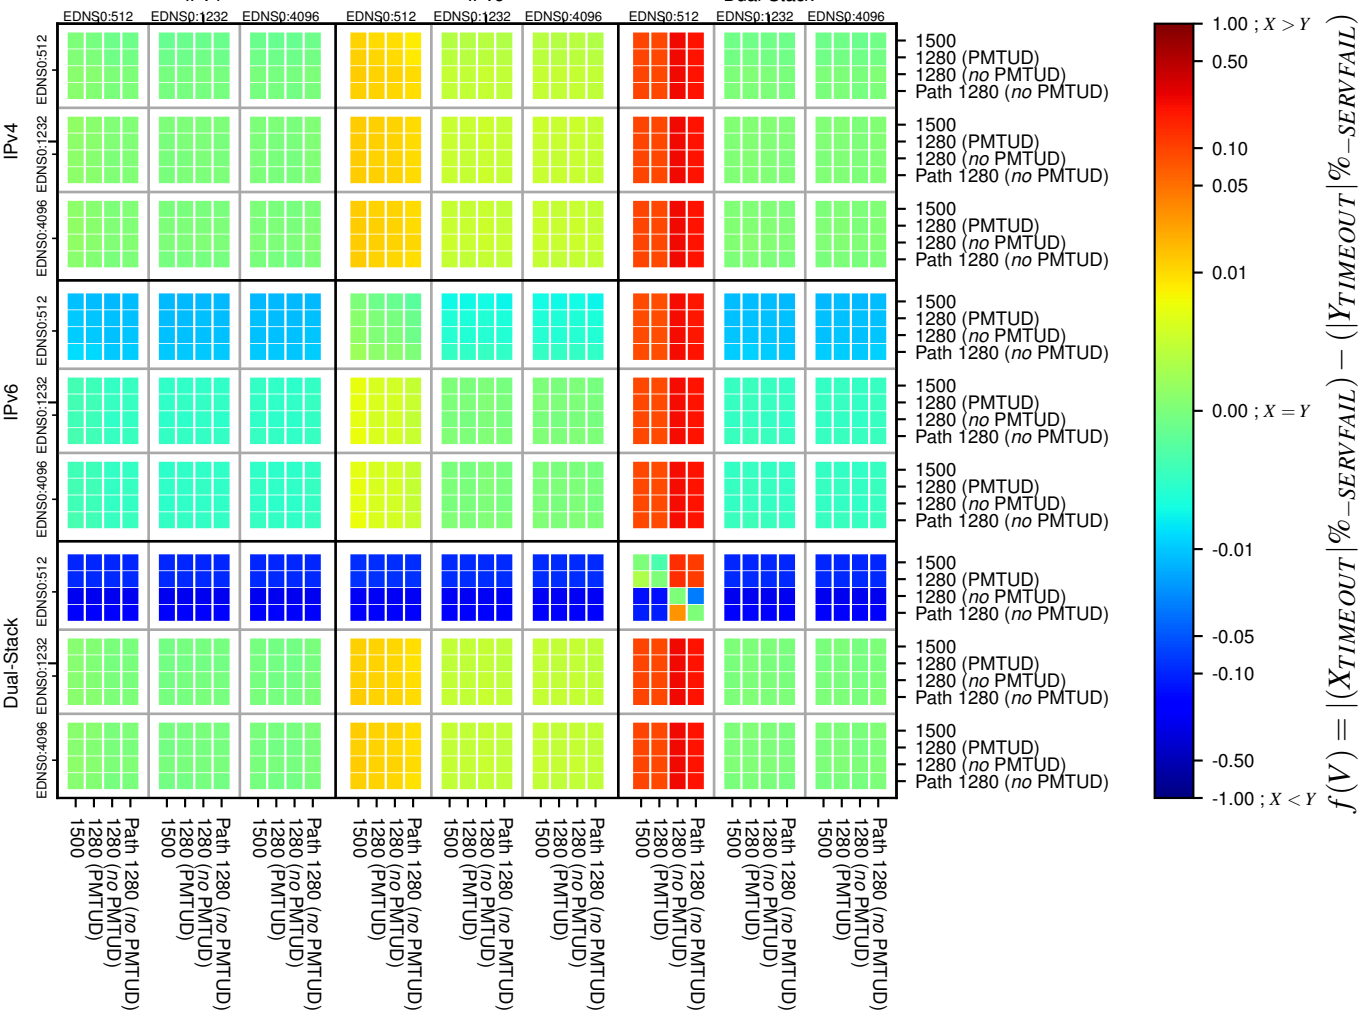

### All Zones without DNSSEC for '.org'

### All Zones for '.org'

$$f(V) = |(X_{TIMEOUT} | \% - SERVFAIL) - (Y_{TIMEOUT} | \% - SERVFAIL)|$$

$$f(V) = |(X_{TIMEOUT} | \% - SERVFAIL) - (Y_{TIMEOUT} | \% - SERVFAIL)|$$

$$f(V) = |(X_{TIMEOUT} | \% - SERVFAIL) - (Y_{TIMEOUT} | \% - SERVFAIL)|$$