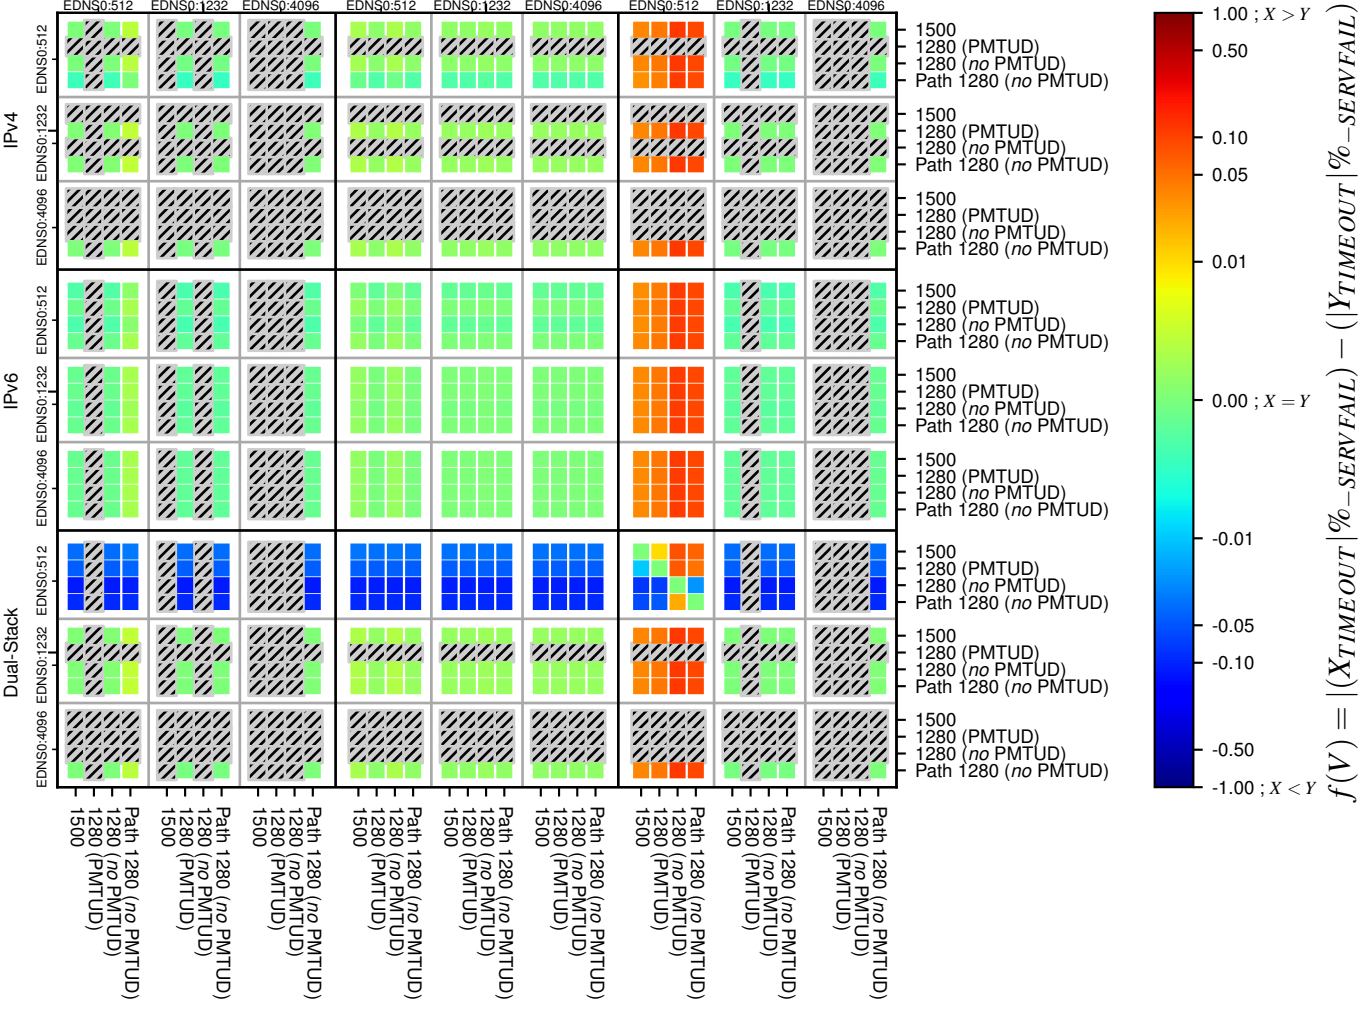

### All Zones without DNSSEC for '.org'

### All Zones for '.org'

$$f(V) = |(X_{TIMEOUT} | \% - SERVFAIL) - (Y_{TIMEOUT} | \% - SERVFAIL)|$$

$$f(V) = |(X_{TIMEOUT} | \% - SERVFAIL) - (Y_{TIMEOUT} | \% - SERVFAIL)|$$

$$f(V) = |(X_{TIMEOUT} | \% - SERVFAIL) - (Y_{TIMEOUT} | \% - SERVFAIL)|$$