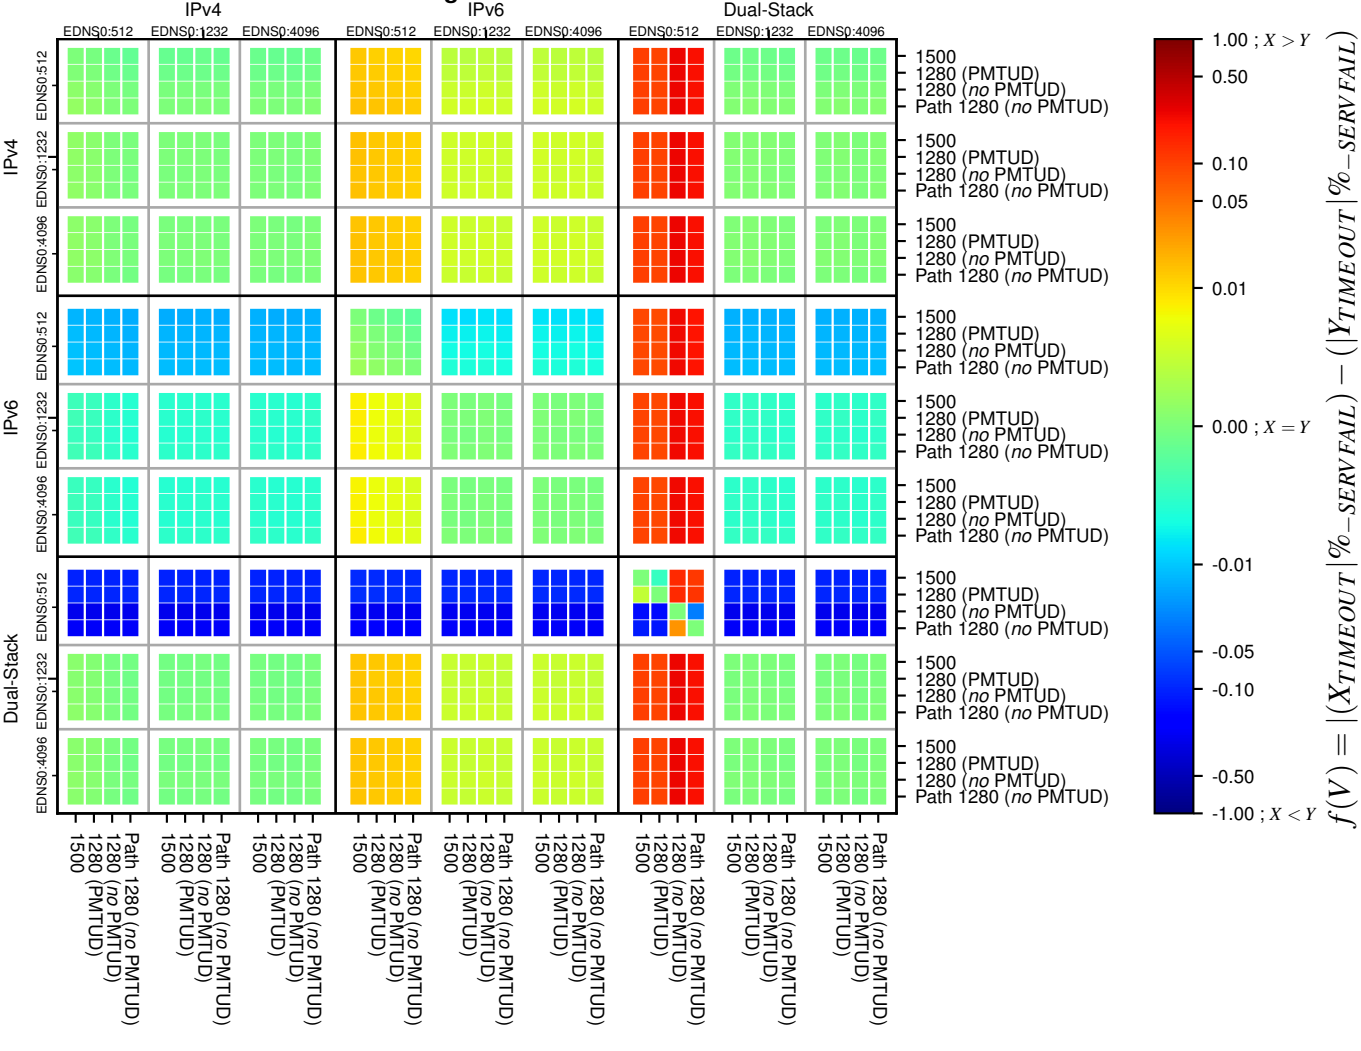

### All Zones without DNSSEC for '.org'

### All Zones for '.org'

$$f(V) = |(X_{TIMEOUT} | \% - SERVFAIL) - (Y_{TIMEOUT} | \% - SERVFAIL)|$$

$$f(V) = |(X_{TIMEOUT} | \% - SERVFAIL) - (Y_{TIMEOUT} | \% - SERVFAIL)|$$

$$f(V) = |(X_{TIMEOUT} | \% - SERVFAIL) - (Y_{TIMEOUT} | \% - SERVFAIL)|$$