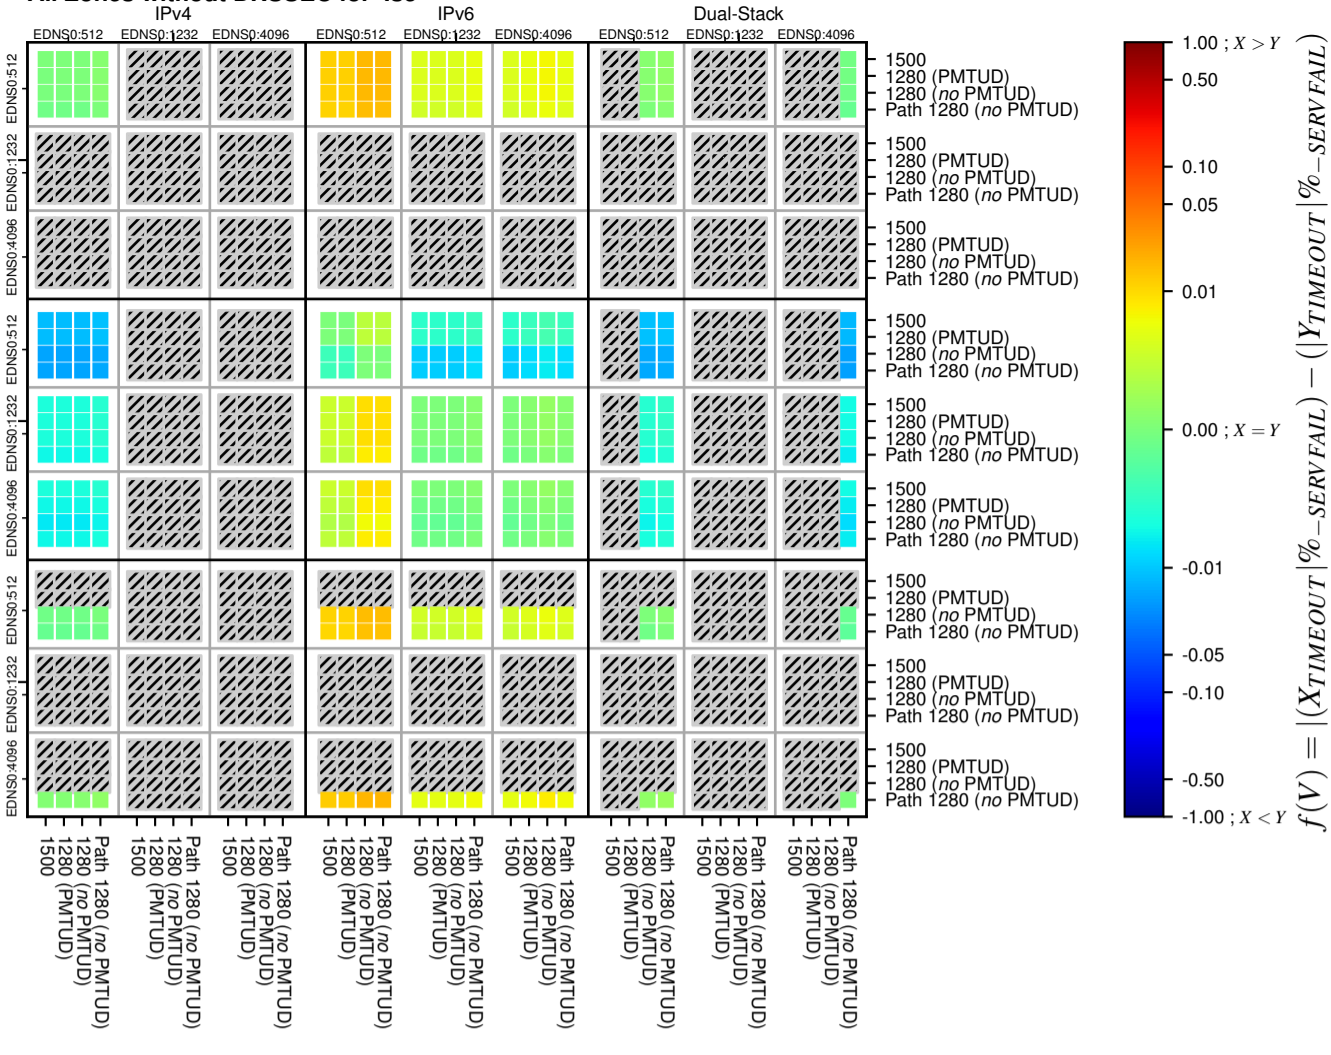

All Zones without DNSSEC for '.se'

All Zones with DNSSEC for '.se'

All Zones for '.se'