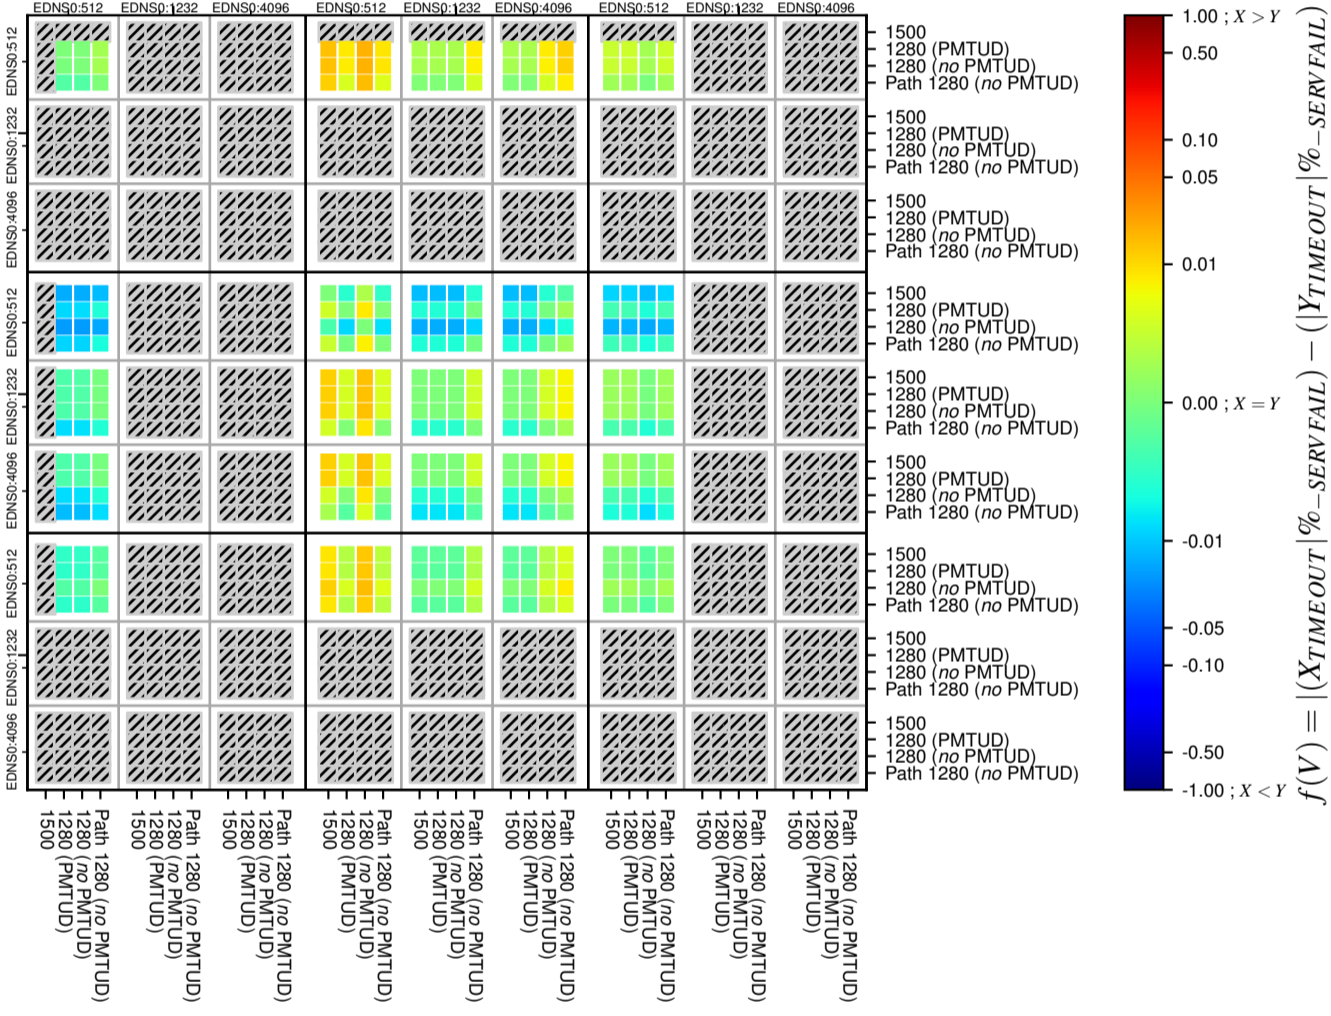

All Zones without DNSSEC for '.se'

All Zones with DNSSEC for '.se'

All Zones for '.se'