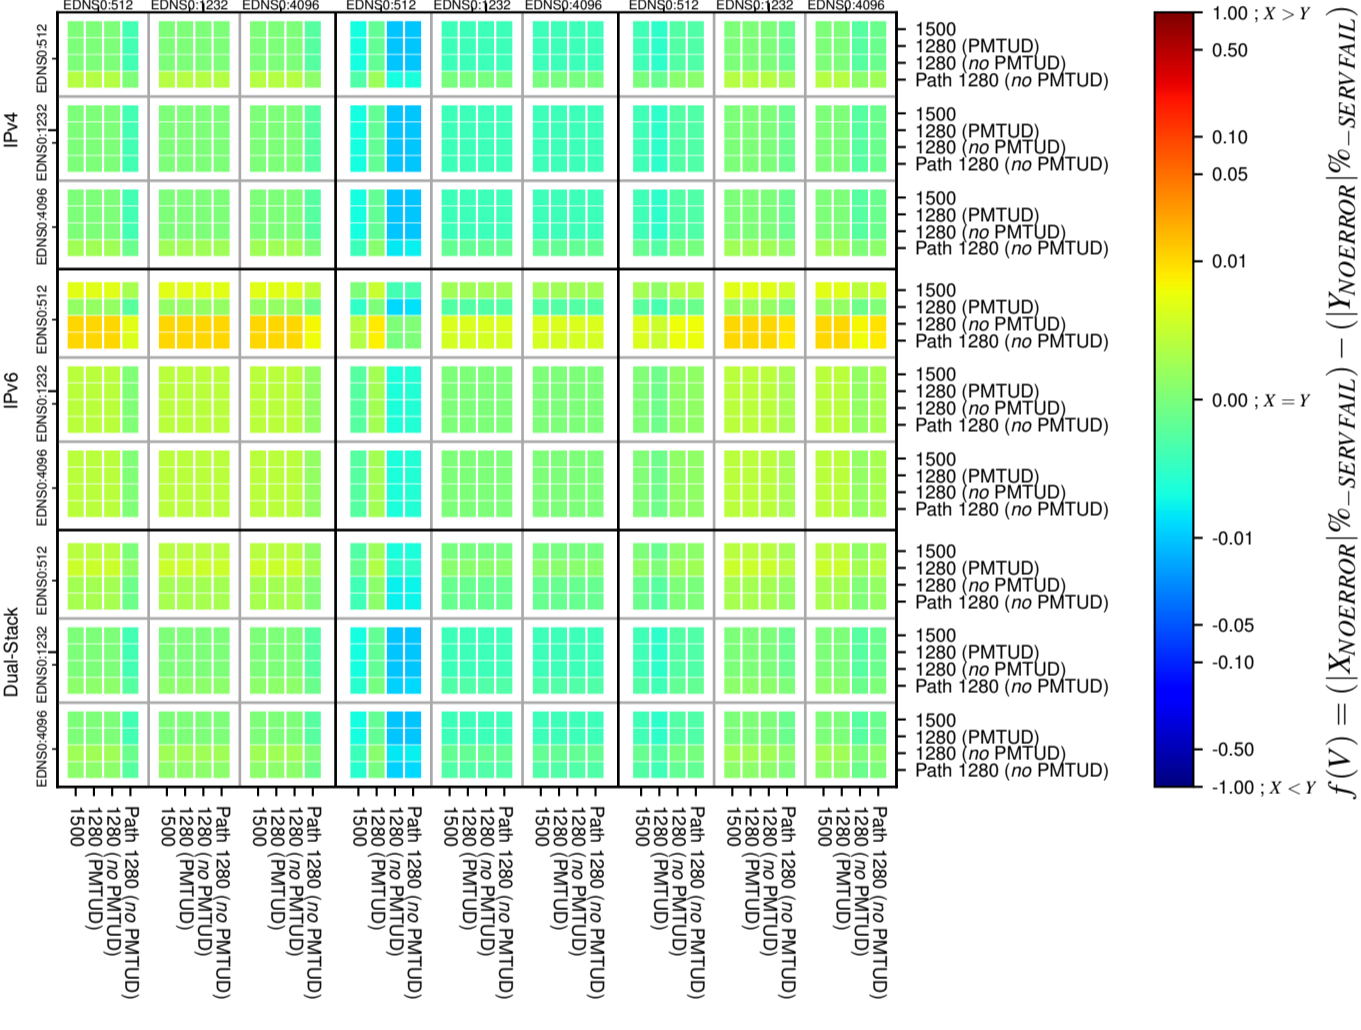

All Zones with DNSSEC for '.de'