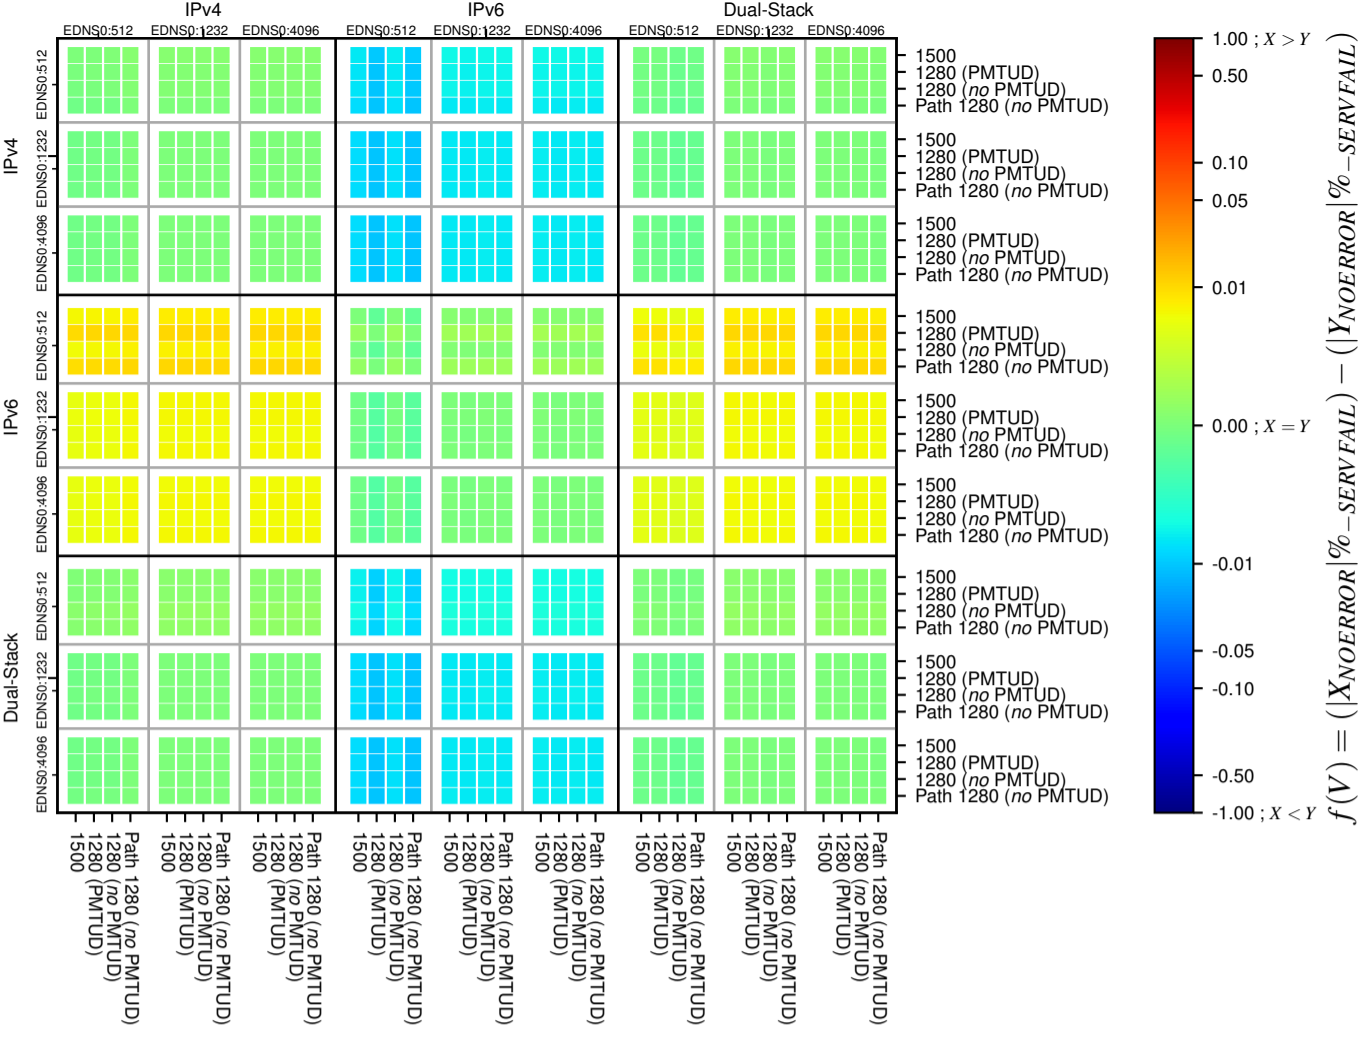

### All Zones without DNSSEC for '.de'