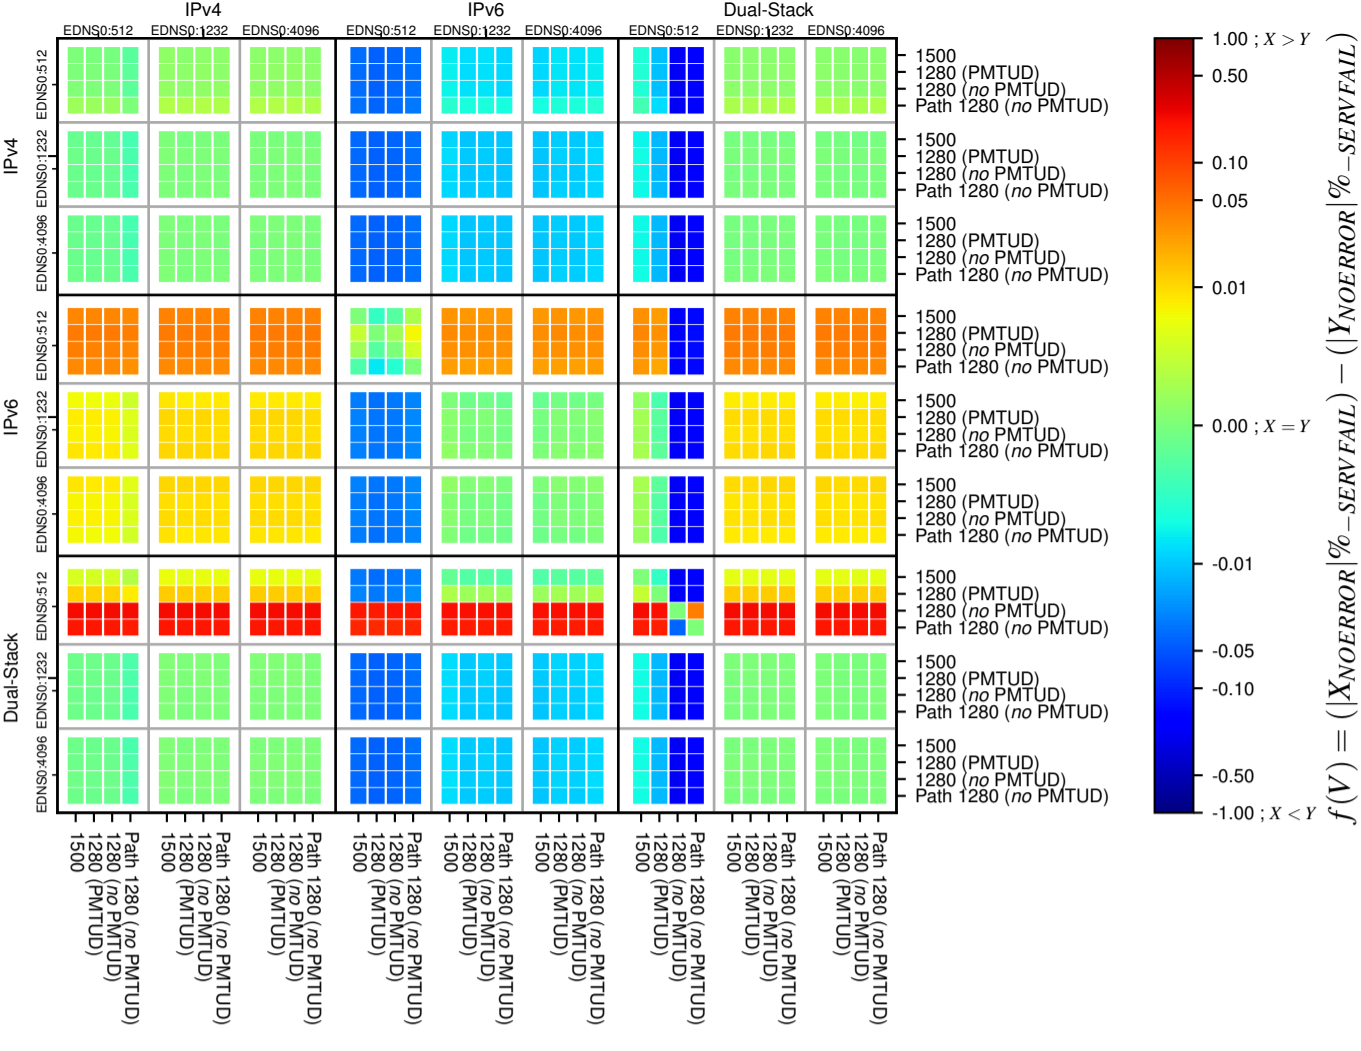

### All Zones without DNSSEC for '.ru'

### All Zones with DNSSEC for '.ru'

### All Zones for '.ru'

$$f(V) = (|X_{NOERROR}| \% - SERVFAIL) - (|Y_{NOERROR}| \% - SERVFAIL)$$

$$f(V) = (|X_{NOERROR}| \% - SERVFAIL) - (|Y_{NOERROR}| \% - SERVFAIL)$$

$$f(V) = (|X_{NOERROR}| \% - SERVFAIL) - (|Y_{NOERROR}| \% - SERVFAIL)$$