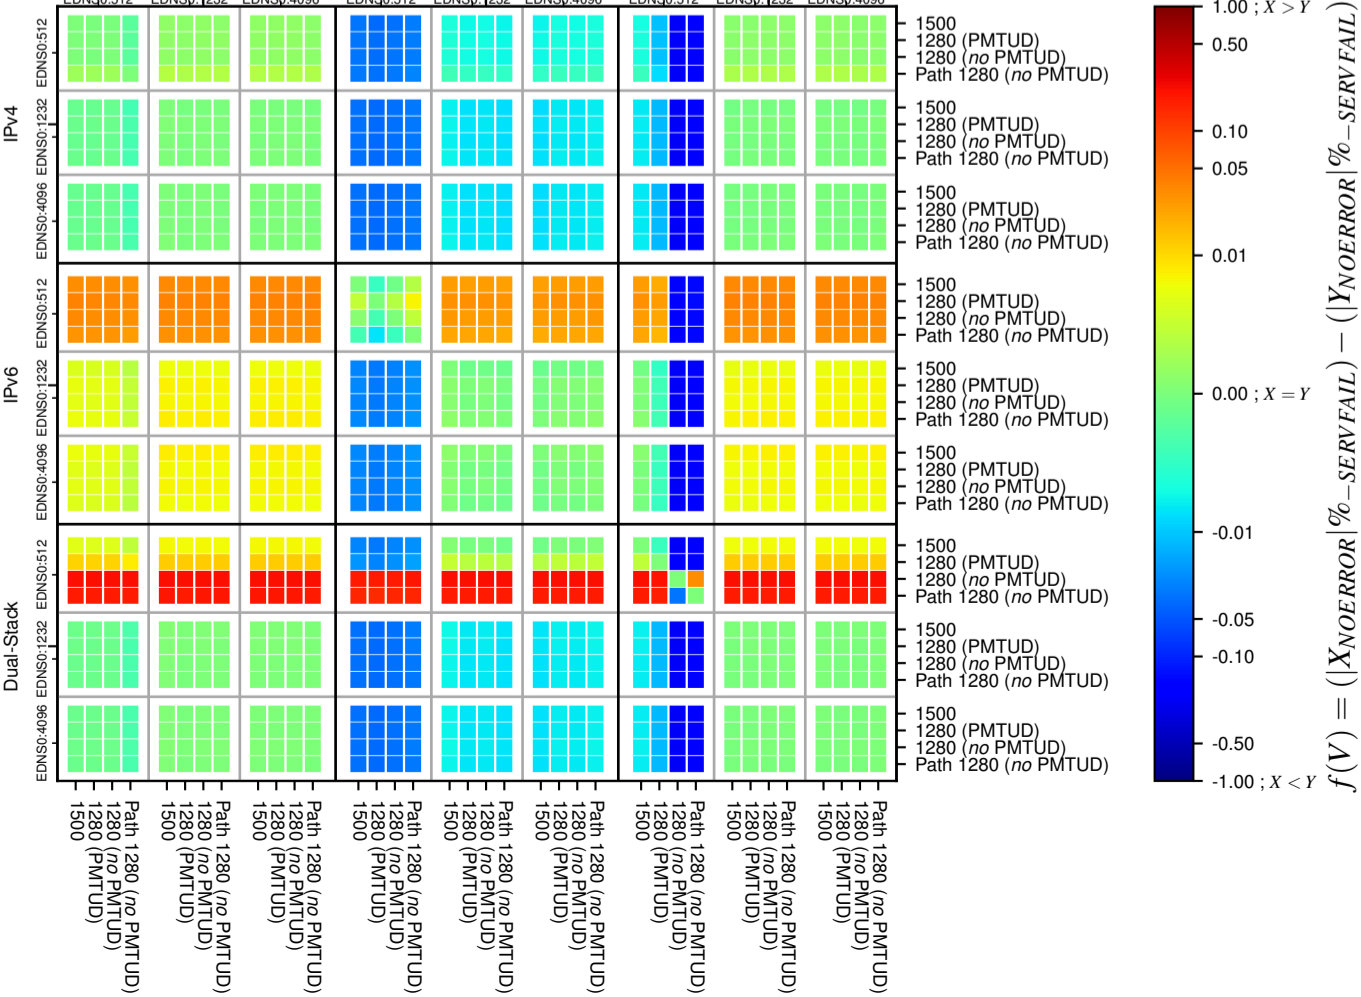

### All Zones without DNSSEC for '.ru'

### All Zones with DNSSEC for '.ru'

### All Zones for '.ru'

$$f(V) = (|X_{NOERROR}| \% - SERVFAIL) - (|Y_{NOERROR}| \% - SERVFAIL)$$

$$f(V) = (|X_{NOERROR}| \% - SERVFAIL) - (|Y_{NOERROR}| \% - SERVFAIL)$$

$$f(V) = (|X_{NOERROR}| \% - SERVFAIL) - (|Y_{NOERROR}| \% - SERVFAIL)$$