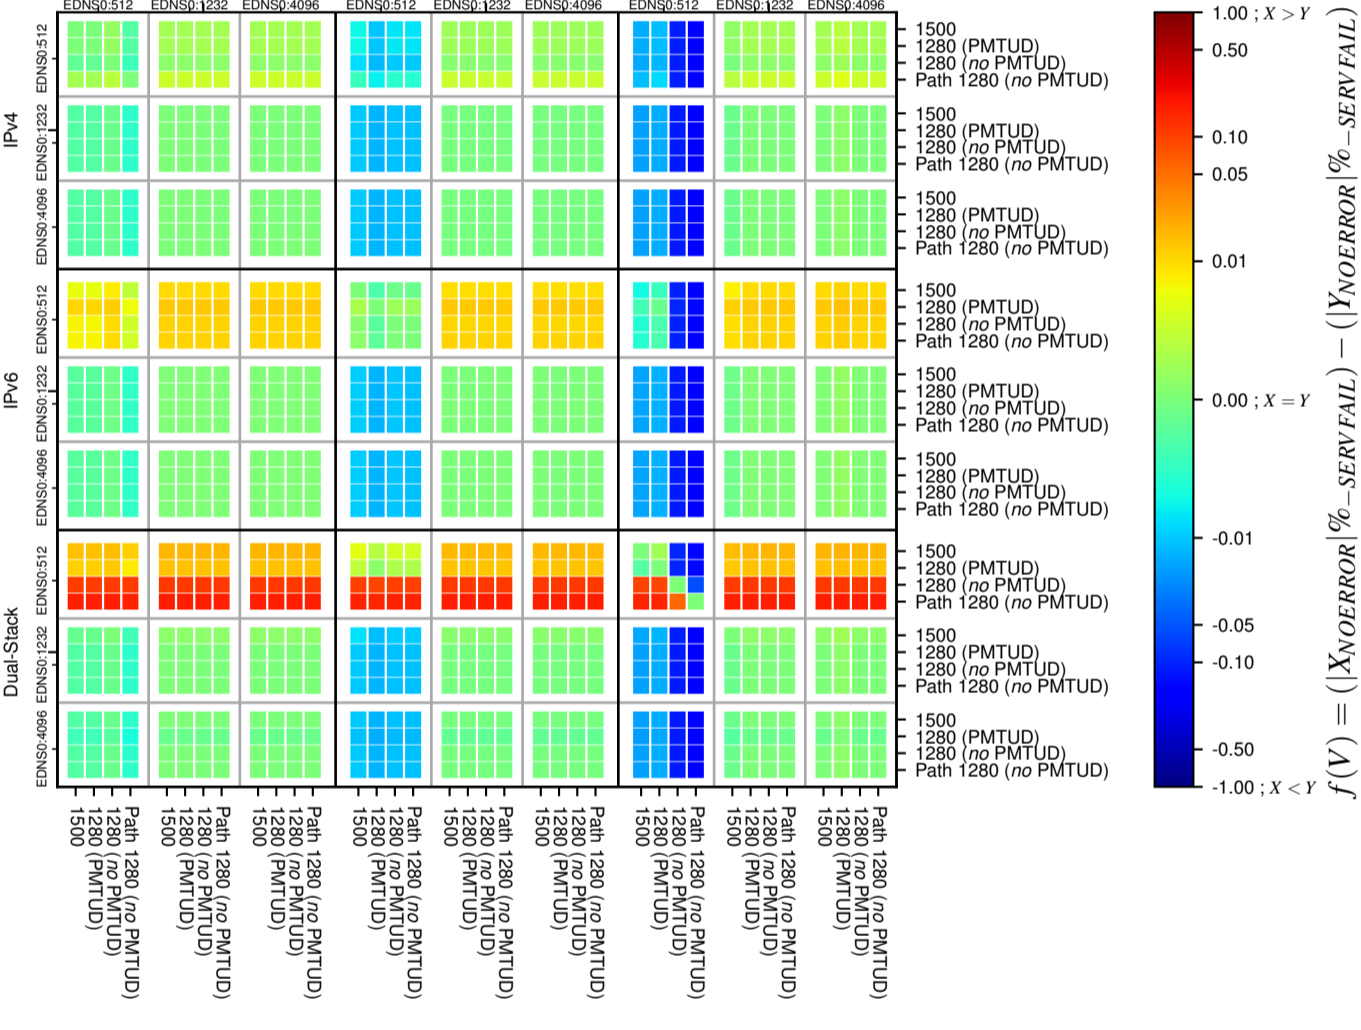

### All Zones without DNSSEC for '.ru'

### All Zones with DNSSEC for '.ru'

### All Zones for '.ru'

$$f(V) = (|X_{NOERROR}| \% - SERVFAIL) - (|Y_{NOERROR}| \% - SERVFAIL)$$

$$f(V) = (|X_{NOERROR}| \% - SERVFAIL) - (|Y_{NOERROR}| \% - SERVFAIL)$$

$$f(V) = (|X_{NOERROR}| \% - SERVFAIL) - (|Y_{NOERROR}| \% - SERVFAIL)$$