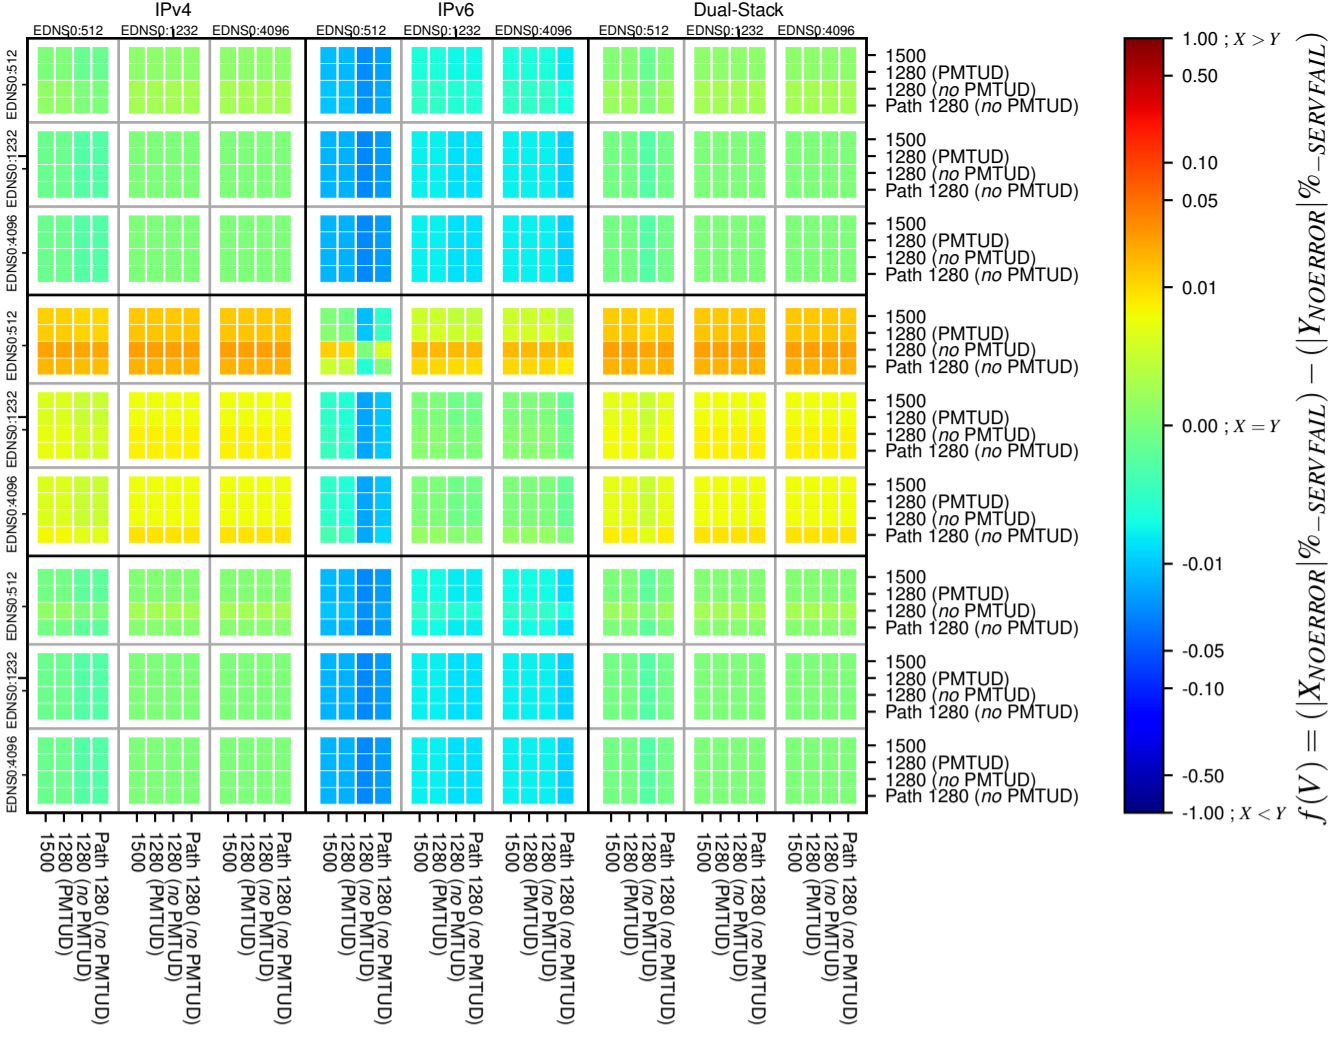

All Zones without DNSSEC for '.se'

All Zones with DNSSEC for '.se'

All Zones for '.se'