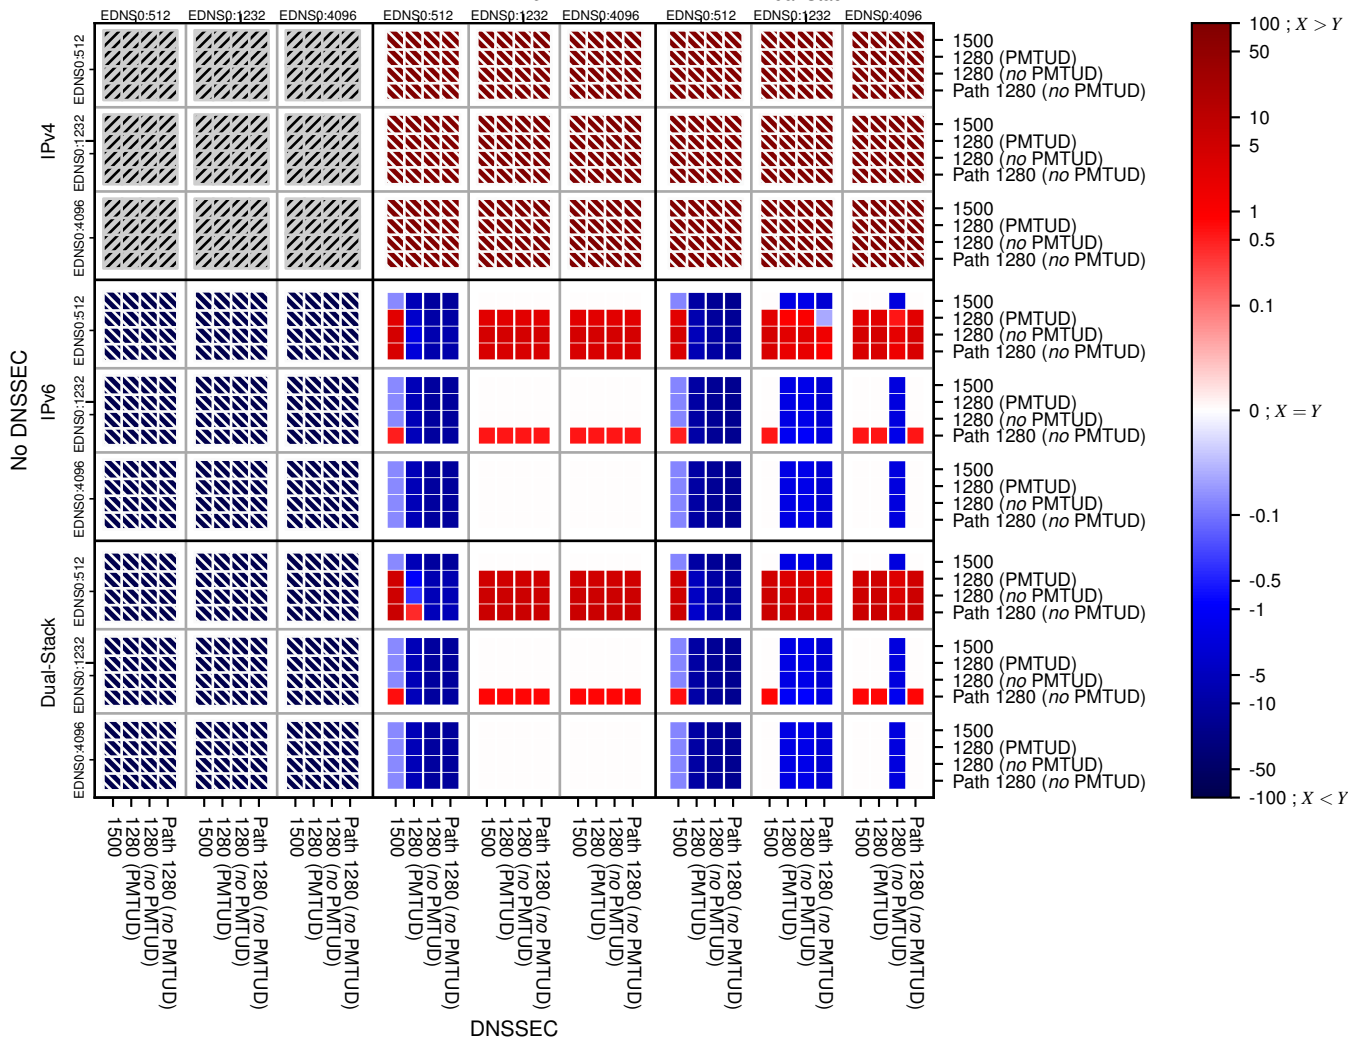

comp_dnssec-v6-TCP_server_mss_ok

IPv4

IPv6

Dual-Stack

DNSSEC