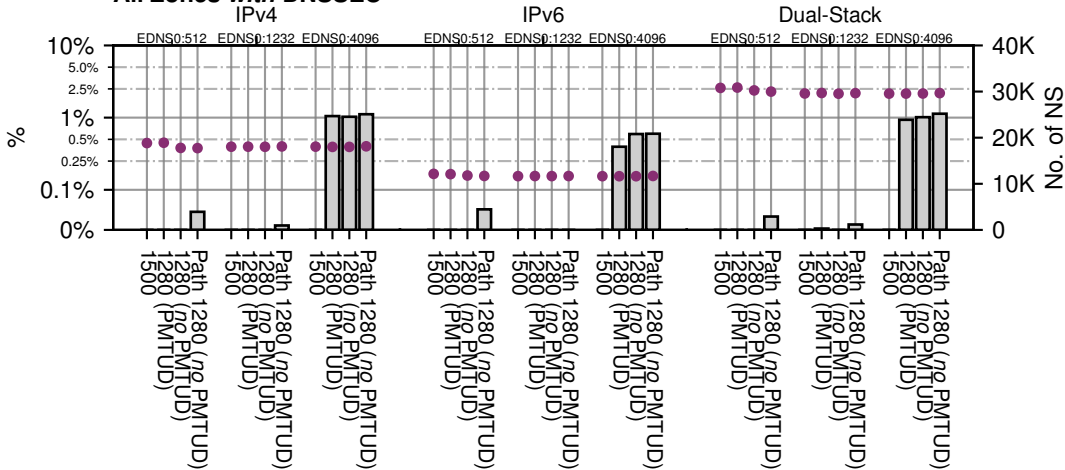

UDP packet too big

All Zones with DNSSEC