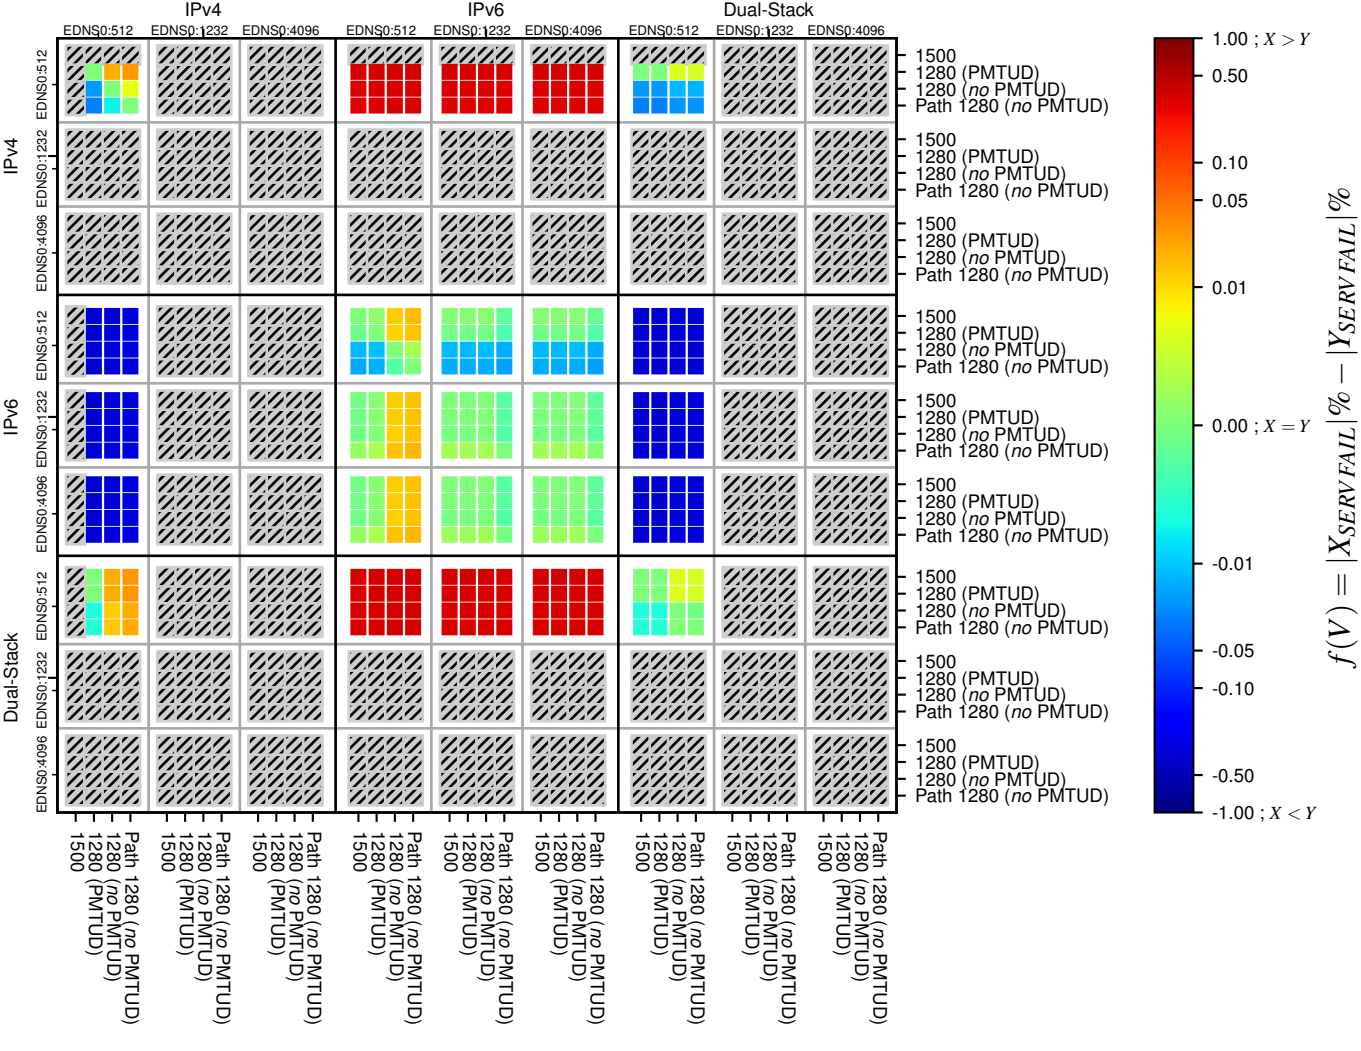

### All Zones without DNSSEC for '.nl'