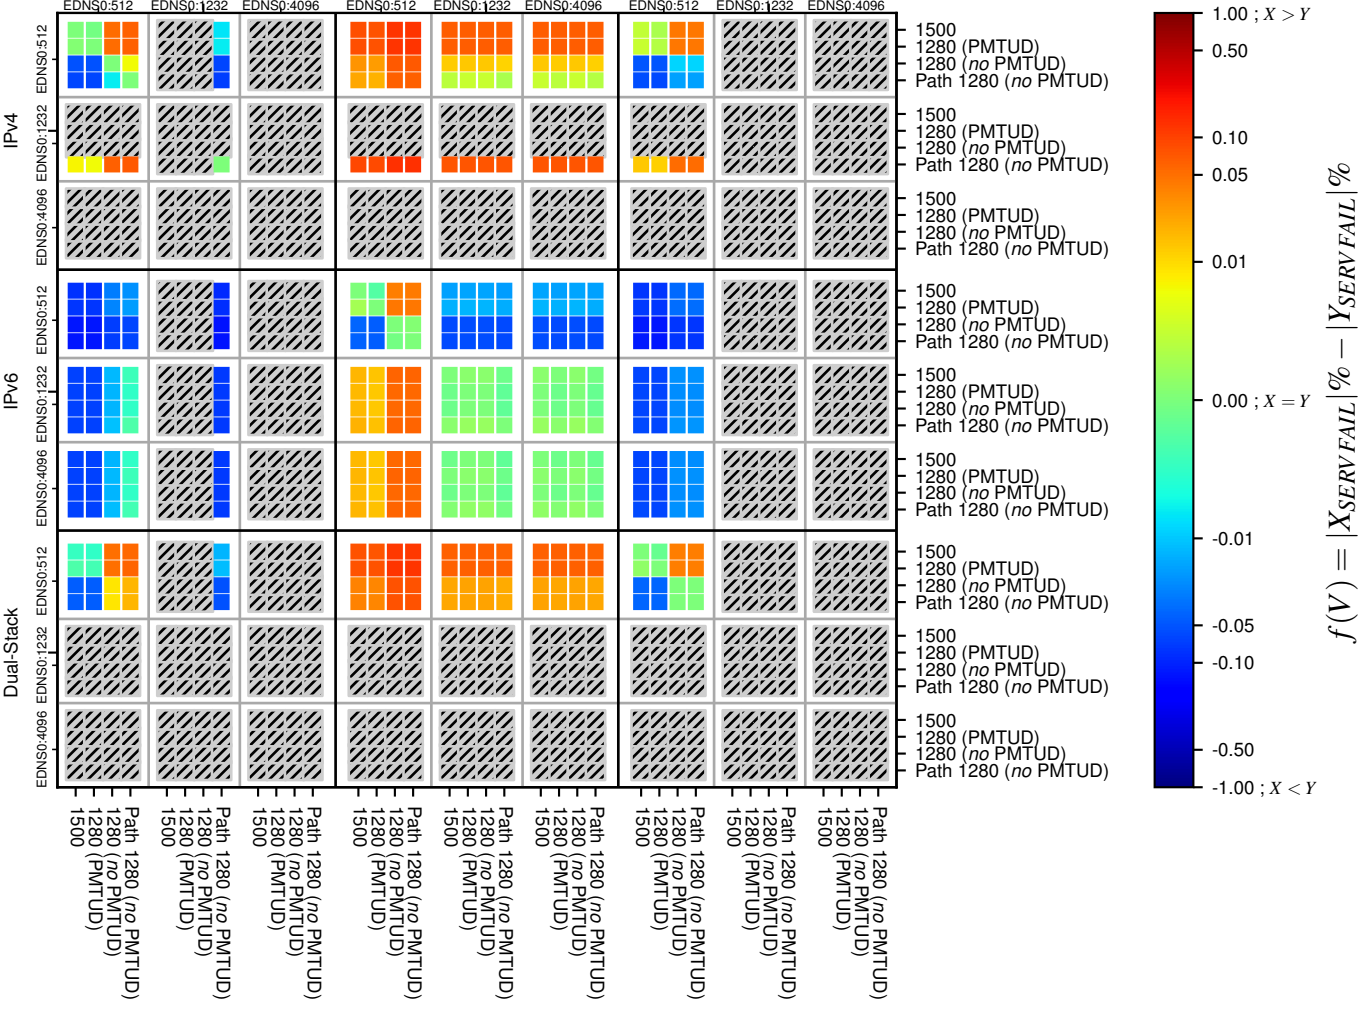

All Zones with DNSSEC for '.nl'