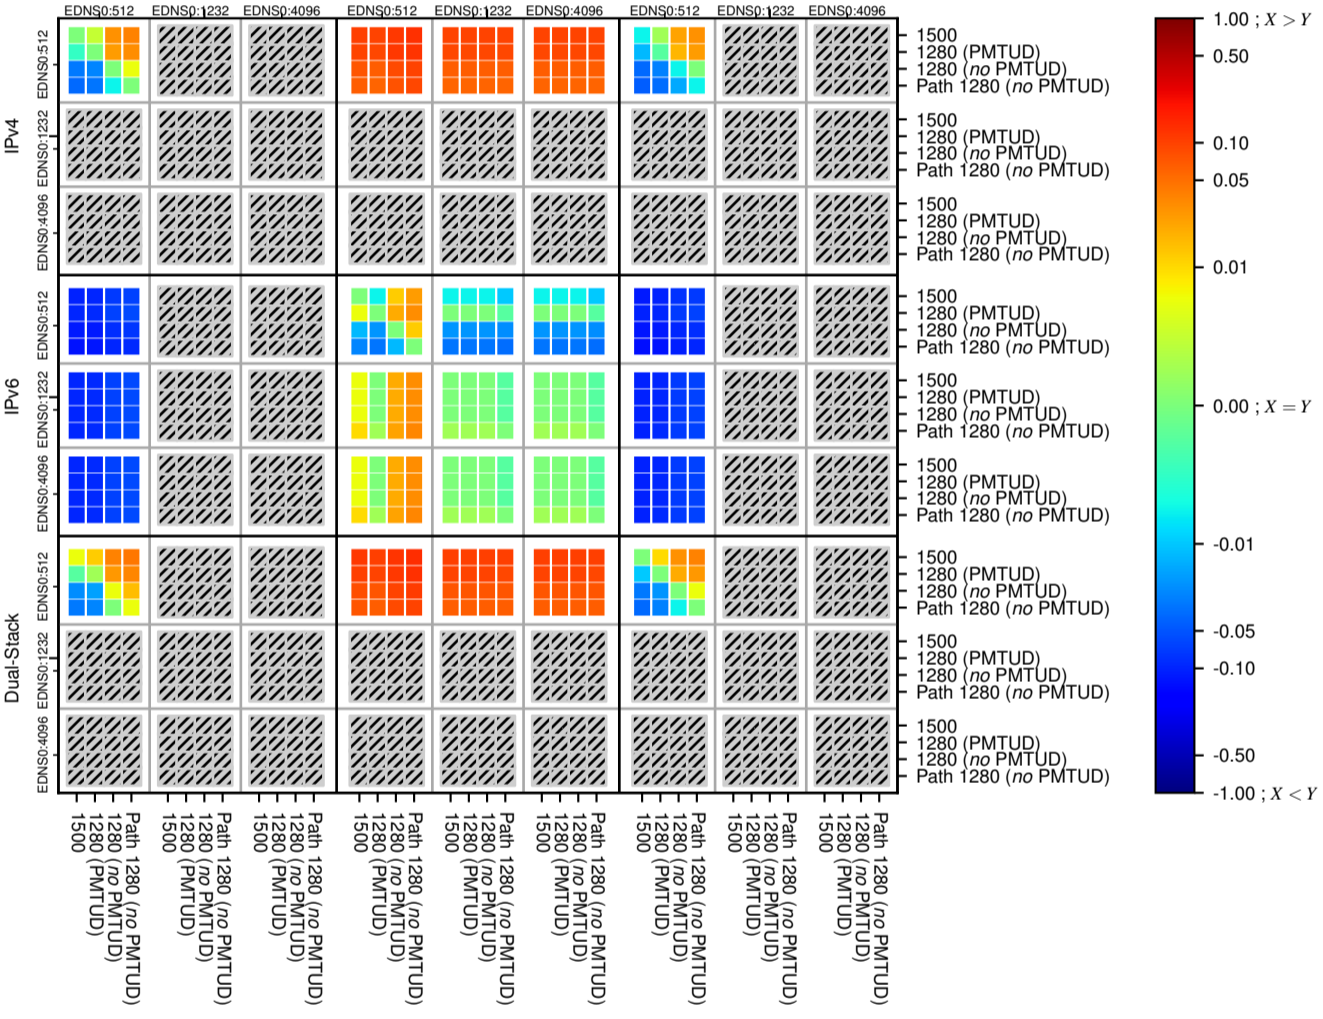

All Zones without DNSSEC for '.se'

All Zones with DNSSEC for '.se'

All Zones for '.se'