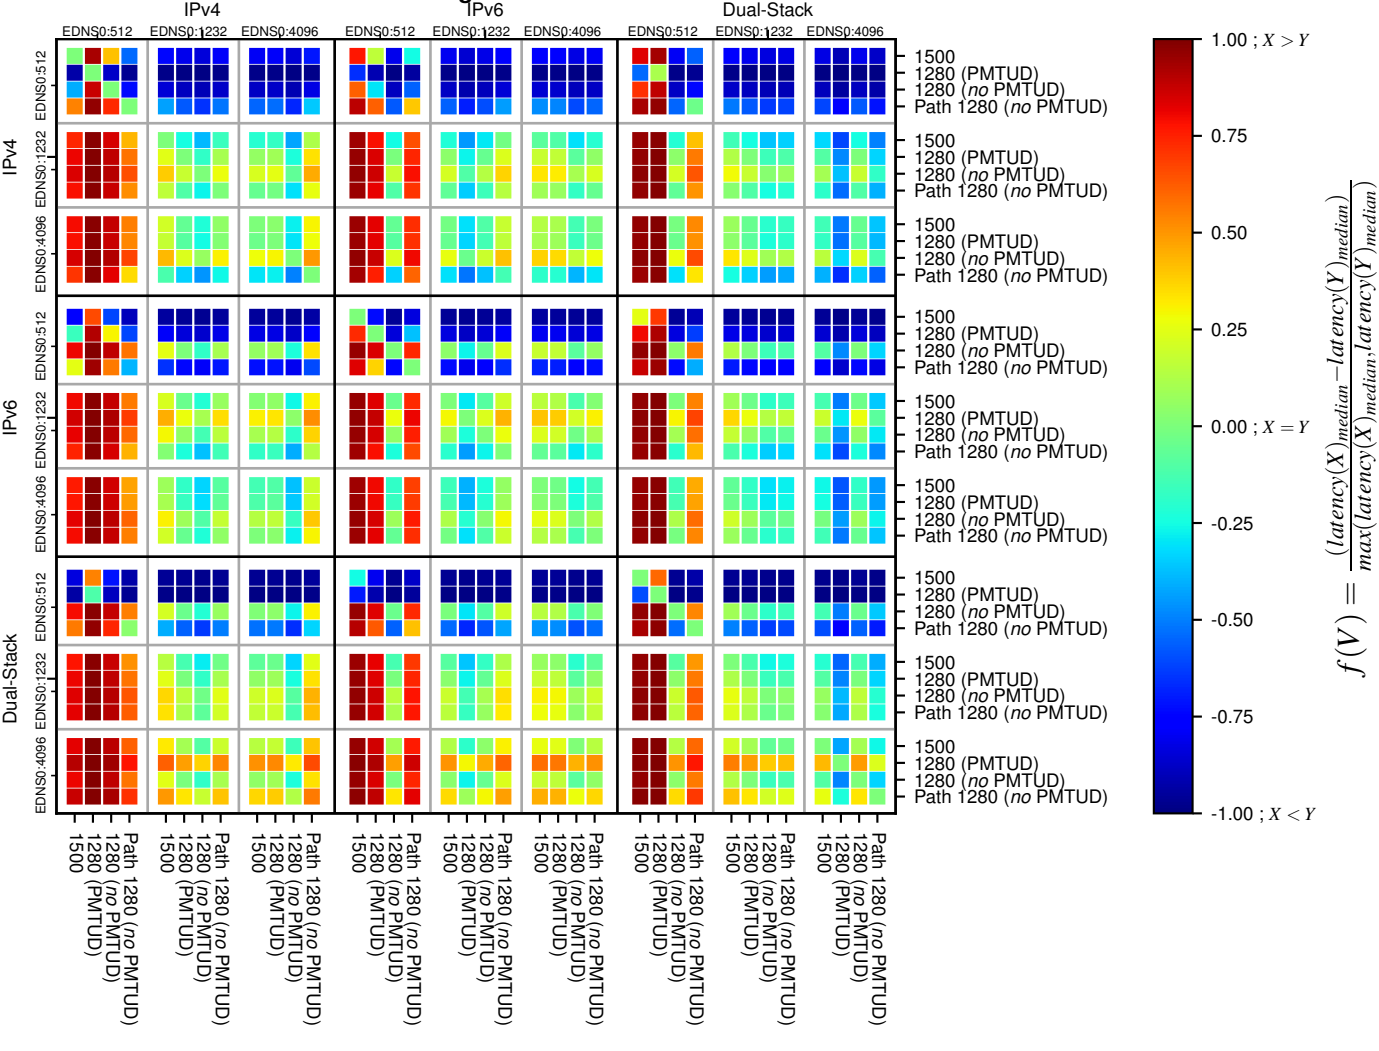

### All Zones without DNSSEC returning NOERROR for '.de'