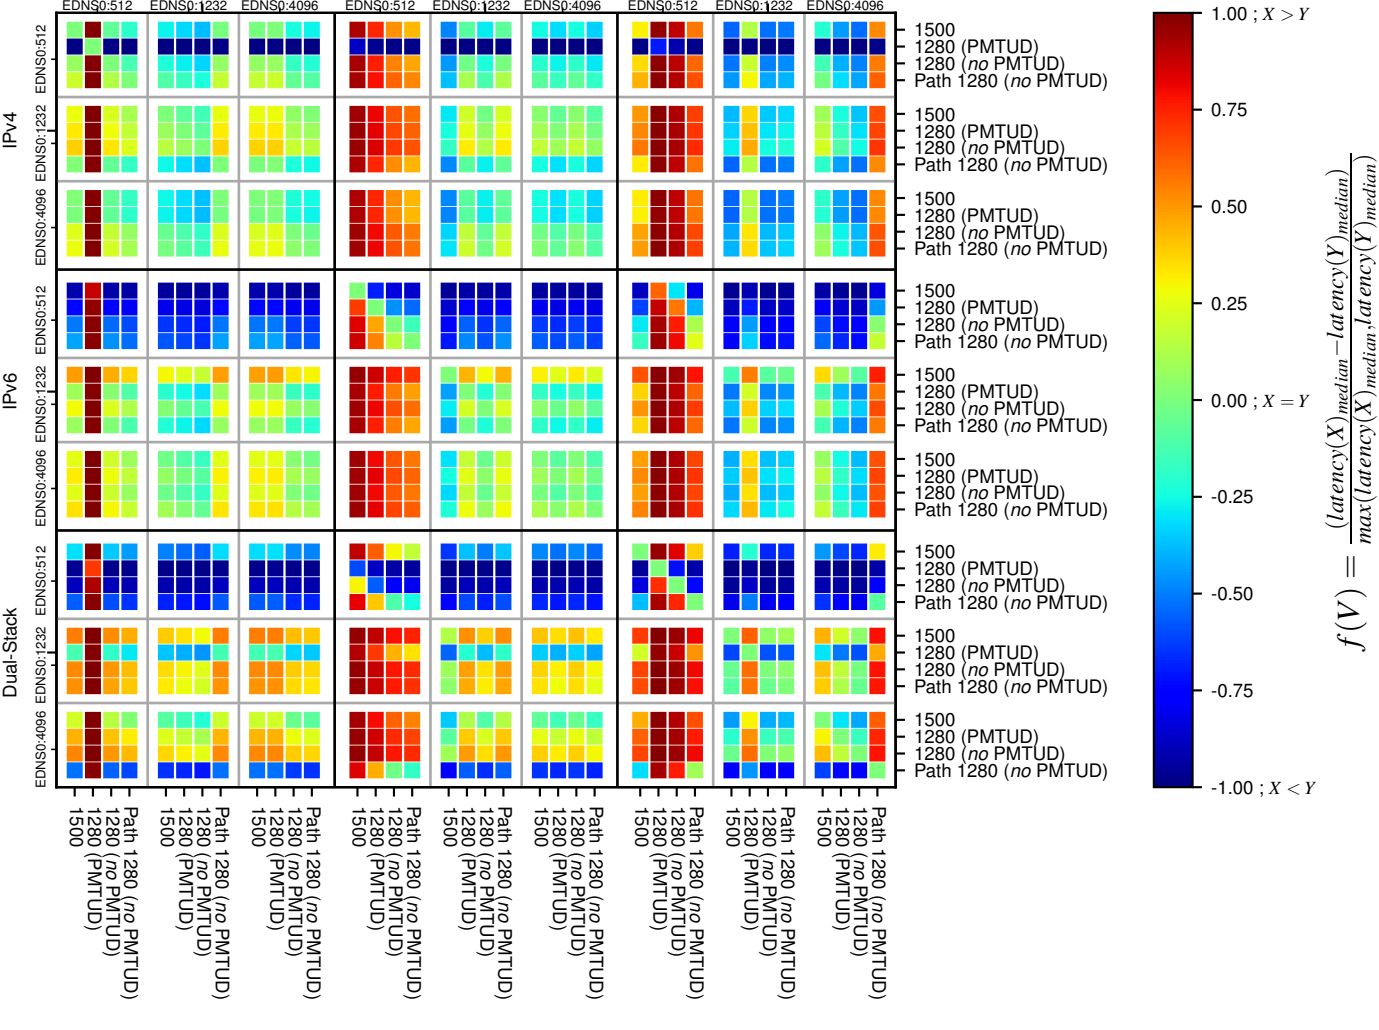

### All Zones without DNSSEC returning NOERROR for '.de'

### All Zones with DNSSEC returning NOERROR for '.de'