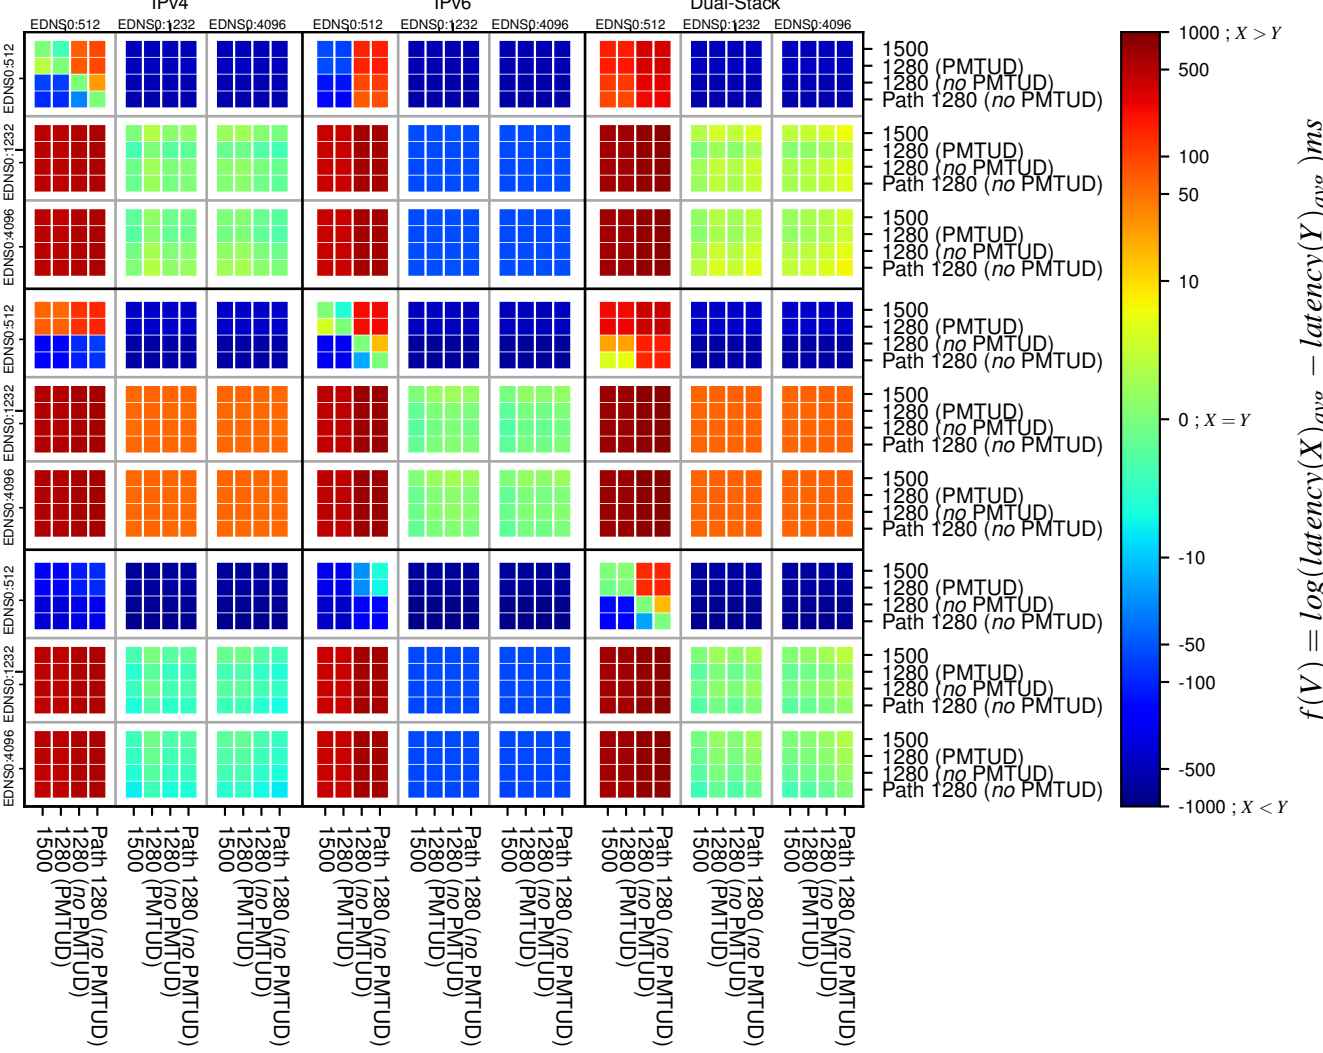

All Zones without DNSSEC returning NOERROR for '.all_psl_domains'

All Zones with DNSSEC returning NOERROR for '.all_psl_domains'

All Zones returning NOERROR for '.all_psl_domains'