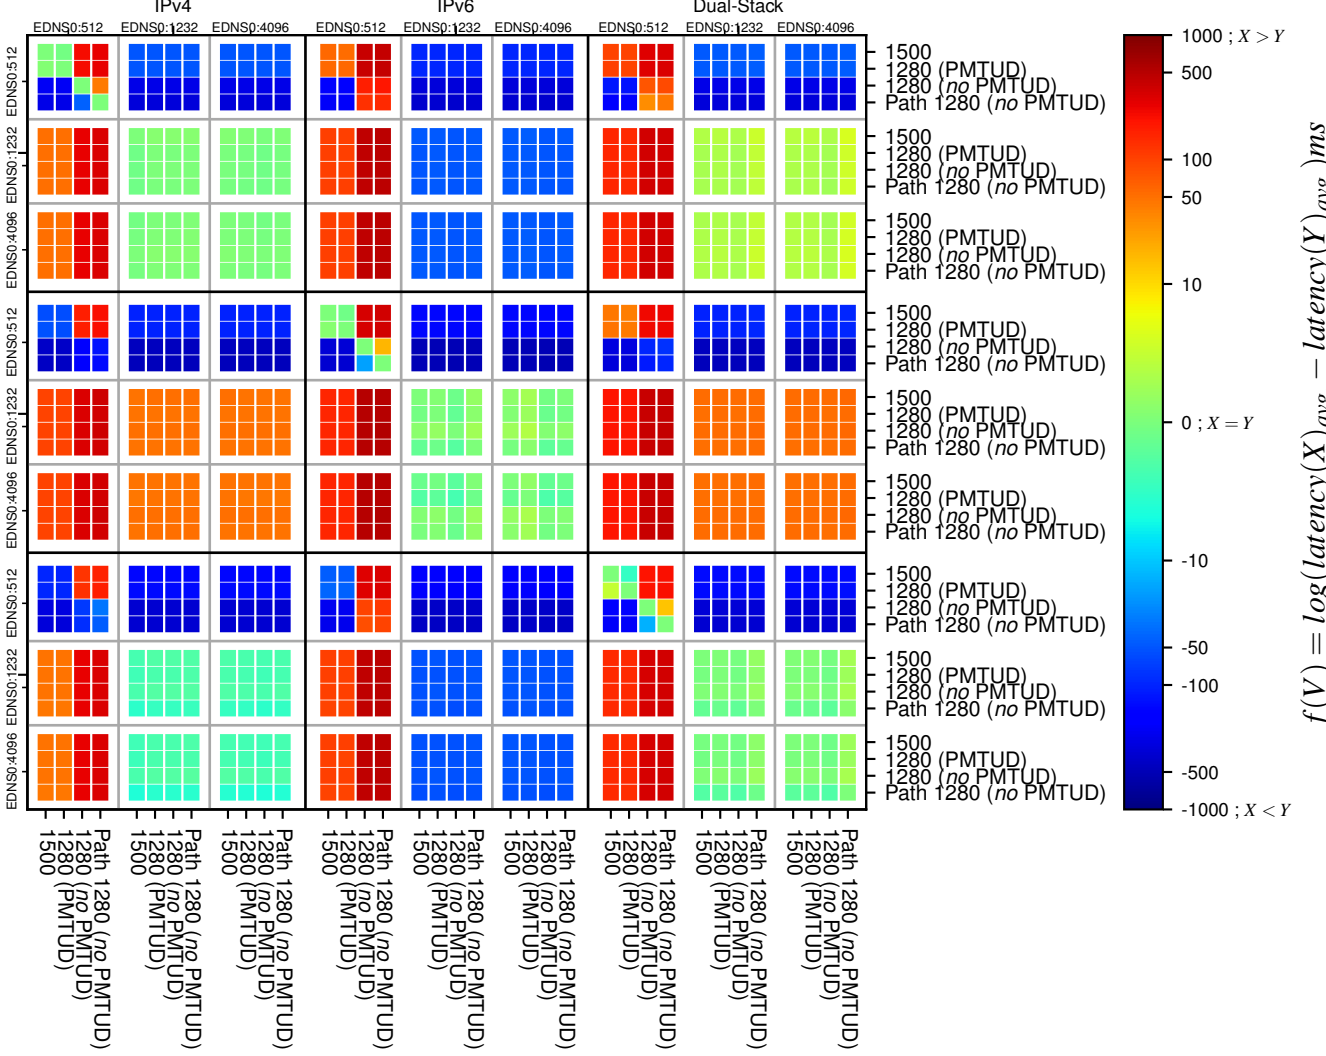

All Zones without DNSSEC returning NOERROR for '.com'

All Zones with DNSSEC returning NOERROR for '.com'

All Zones returning NOERROR for '.com'