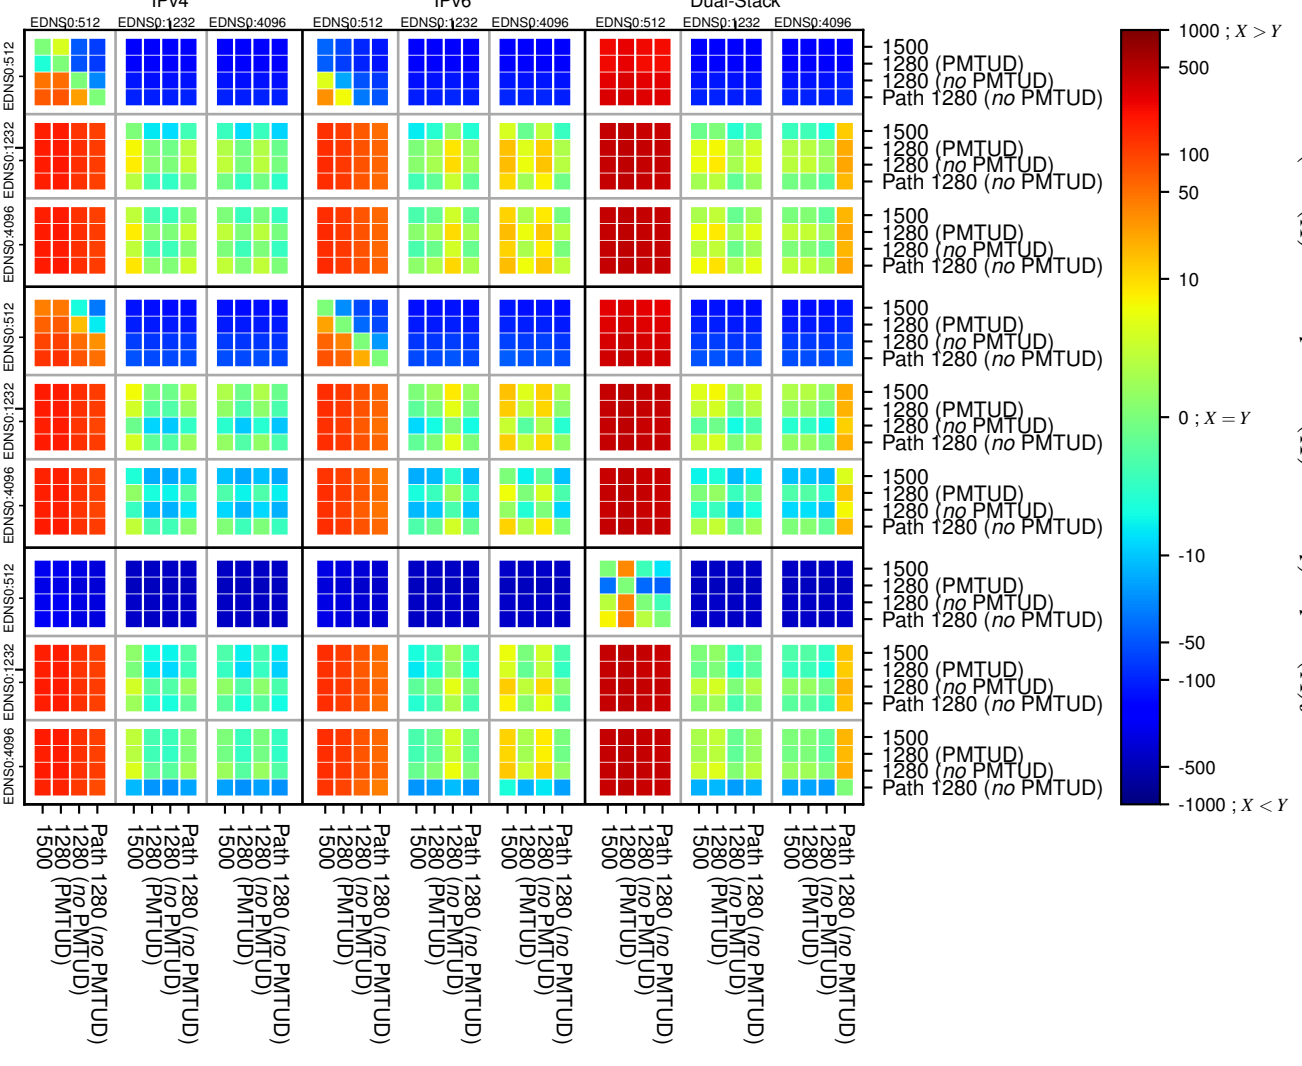

All Zones without DNSSEC returning NOERROR for '.de'

All Zones with DNSSEC returning NOERROR for '.de'

All Zones returning NOERROR for '.de'