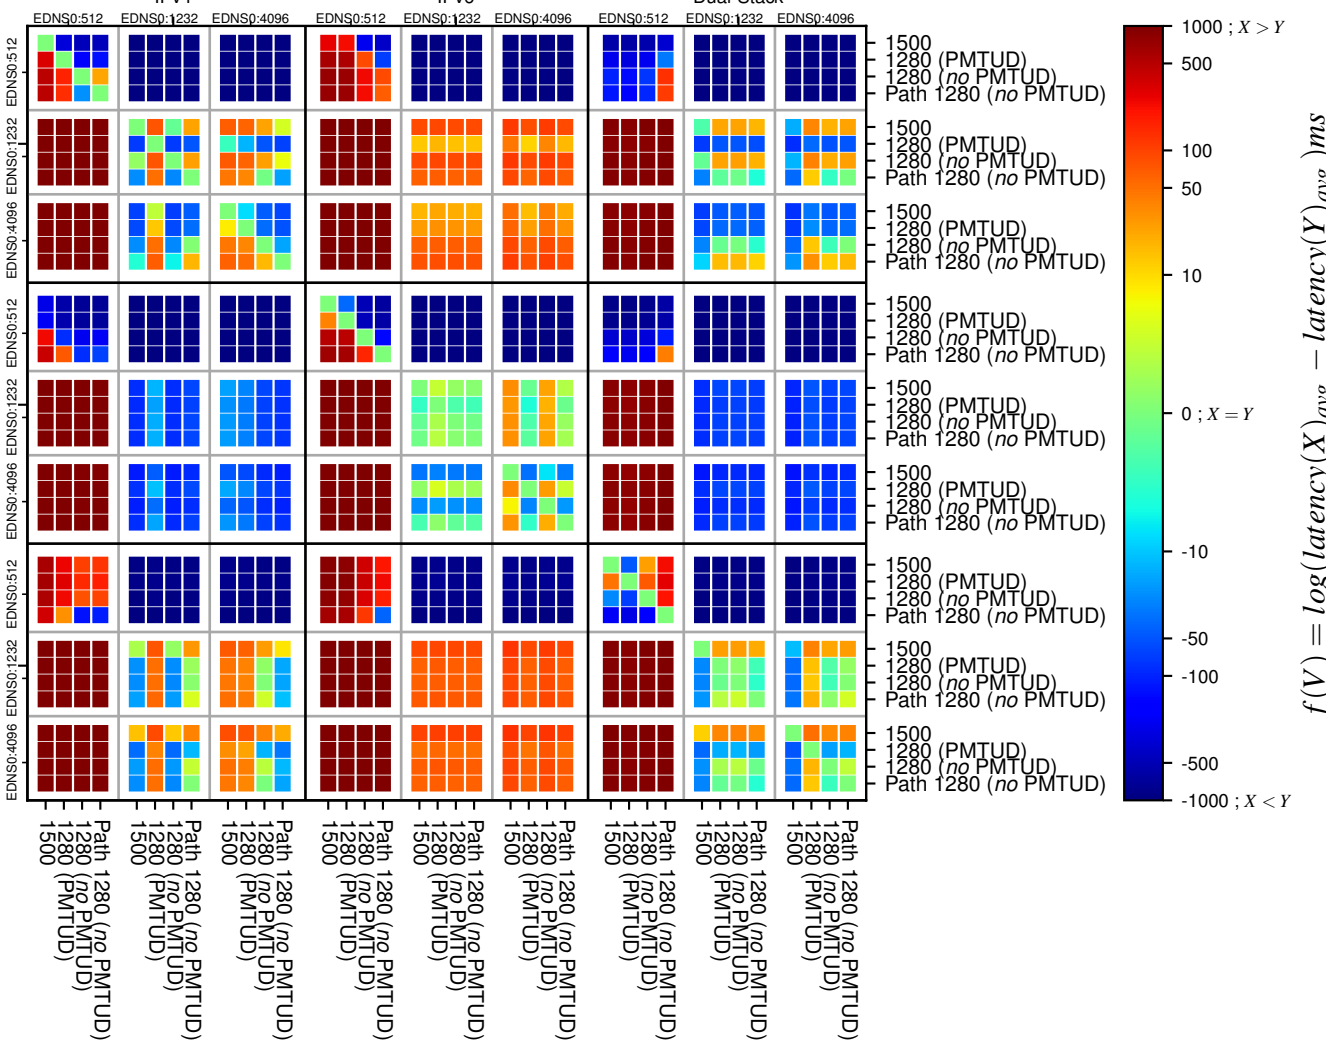

All Zones without DNSSEC returning NOERROR for '.jp'

All Zones with DNSSEC returning NOERROR for '.jp'

All Zones returning NOERROR for '.jp'