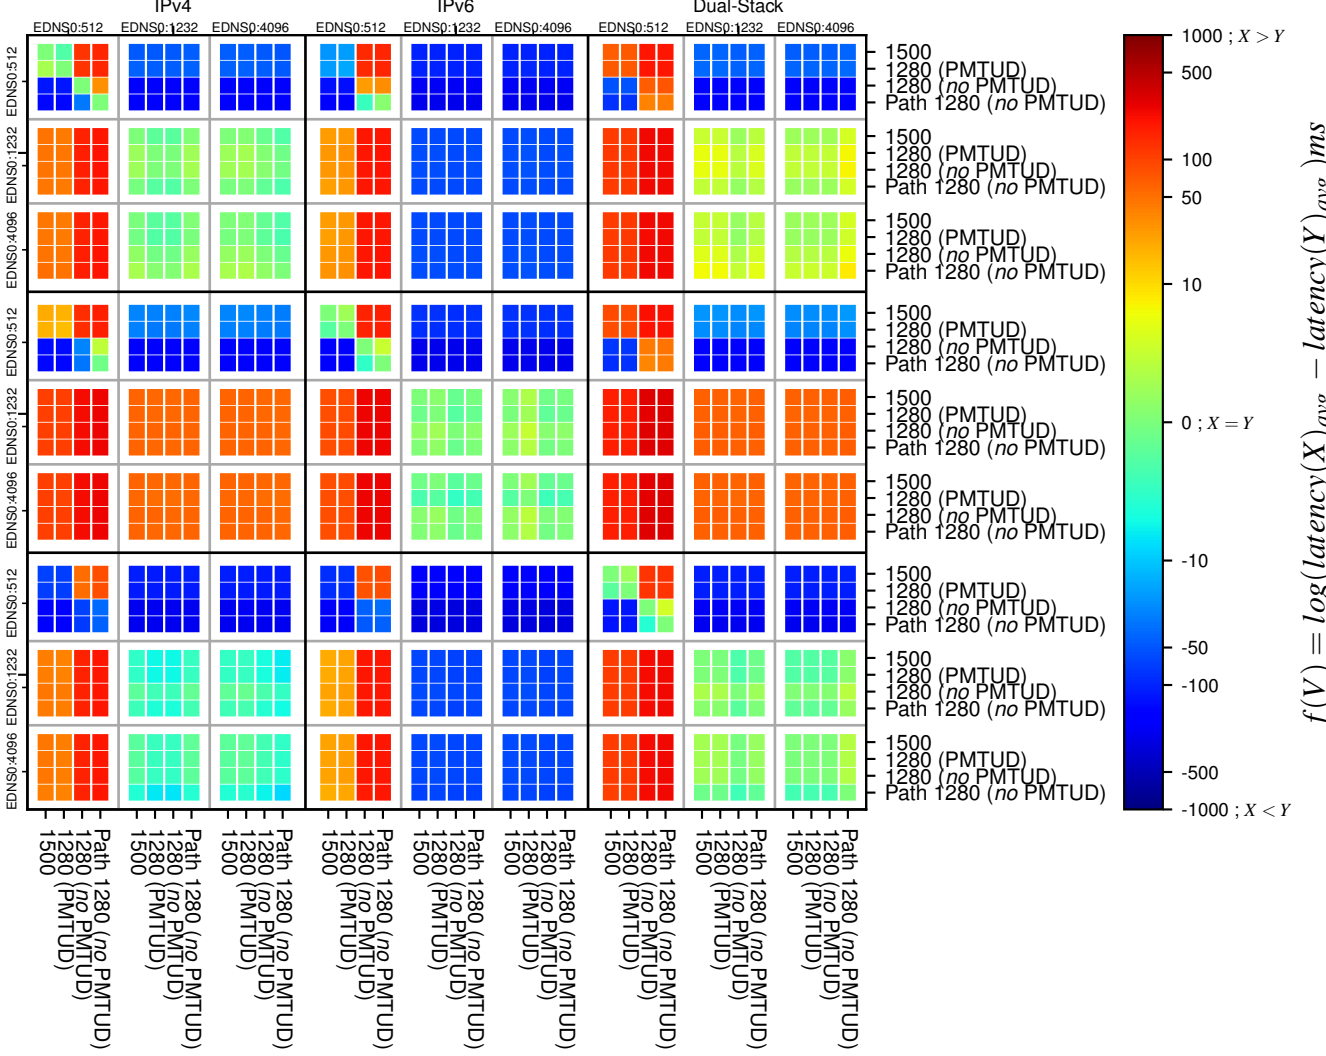

### All Zones without DNSSEC returning NOERROR for '.net'