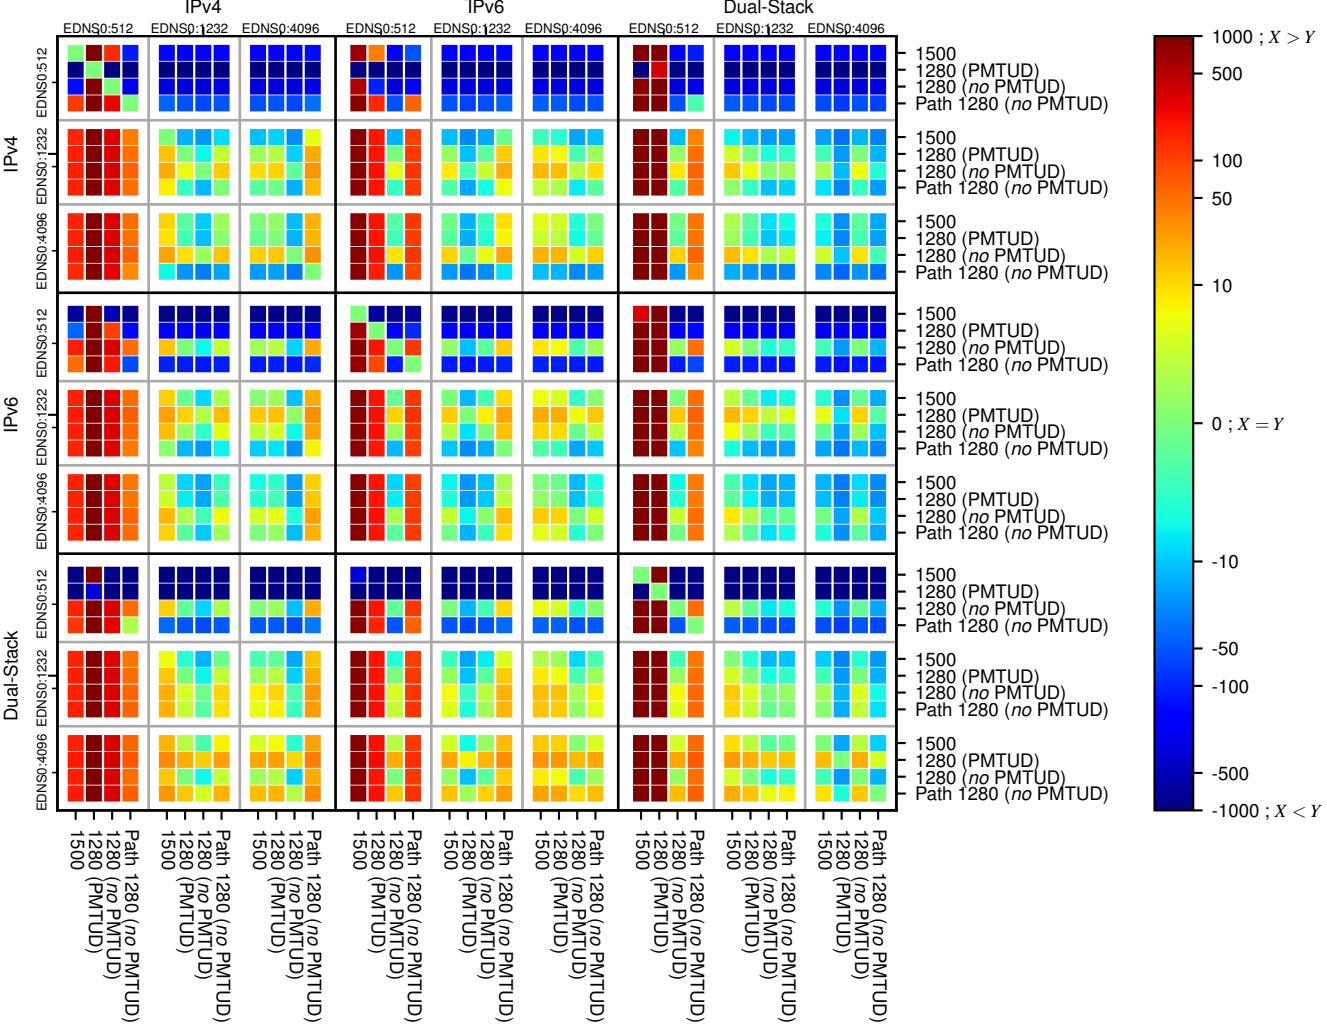

All Zones without DNSSEC returning NOERROR for '.de'

All Zones with DNSSEC returning NOERROR for '.de'

All Zones returning NOERROR for '.de'

$$f(V) = \log(\text{latency}(X)_{\text{median}} - \text{latency}(Y)_{\text{median}}) \text{ms}$$

$$f(V) = \log(\text{latency}(X)_{\text{median}} - \text{latency}(Y)_{\text{median}}) \text{ms}$$

$$f(V) = \log(\text{latency}(X)_{\text{median}} - \text{latency}(Y)_{\text{median}}) \text{ms}$$