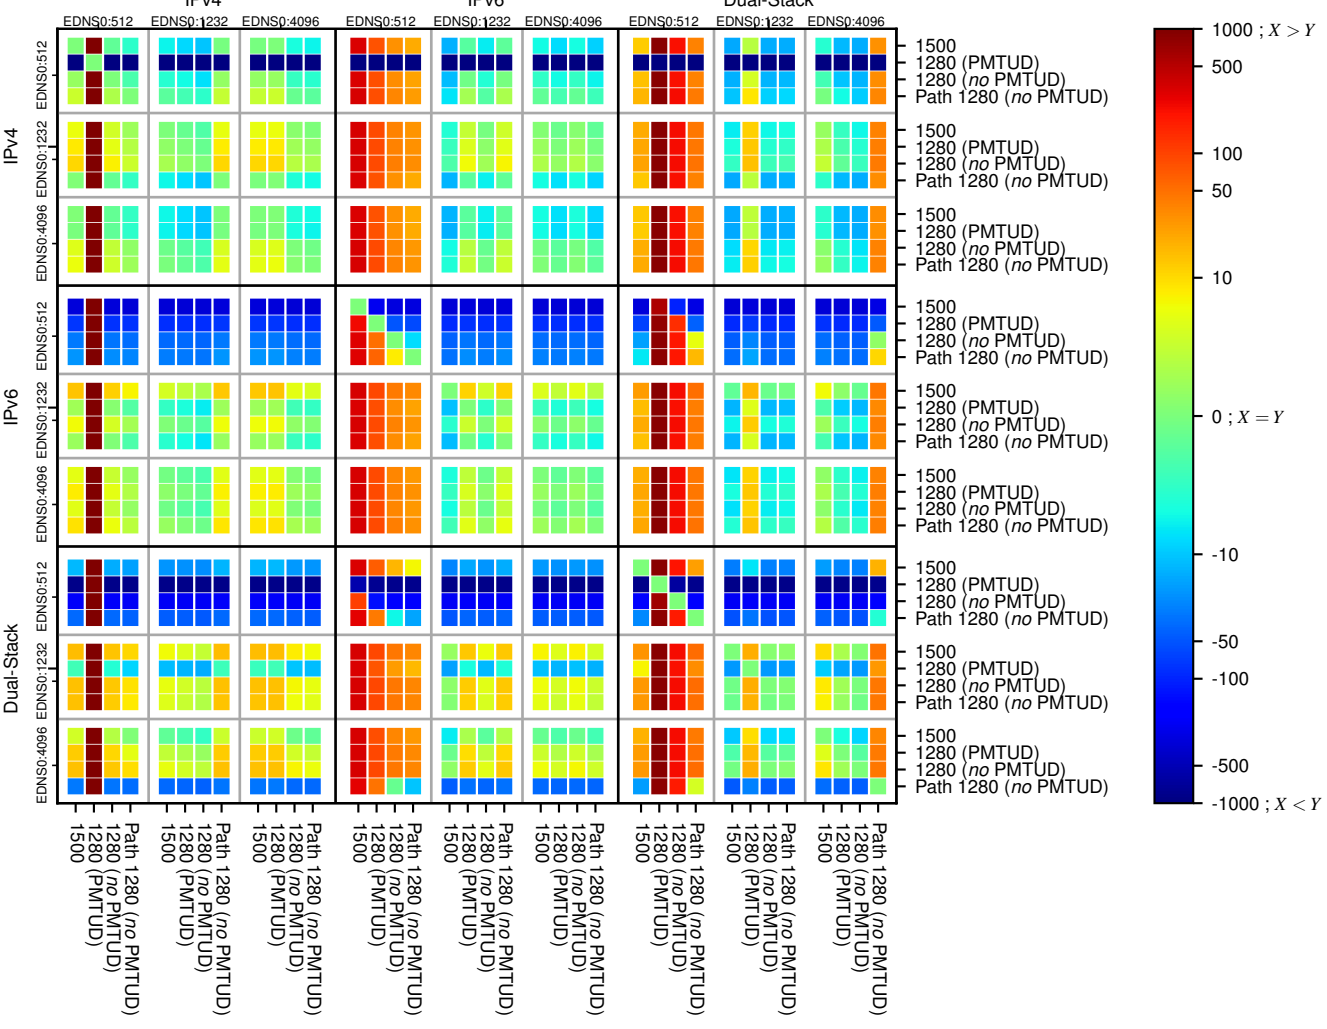

All Zones without DNSSEC returning NOERROR for '.de'

All Zones with DNSSEC returning NOERROR for '.de'

All Zones returning NOERROR for '.de'

$$f(V) = \log(\text{latency}(X)_{\text{median}} - \text{latency}(Y)_{\text{median}}) \text{ms}$$

$$f(V) = \log(\text{latency}(X)_{\text{median}} - \text{latency}(Y)_{\text{median}}) \text{ms}$$

$$f(V) = \log(\text{latency}(X)_{\text{median}} - \text{latency}(Y)_{\text{median}}) \text{ms}$$