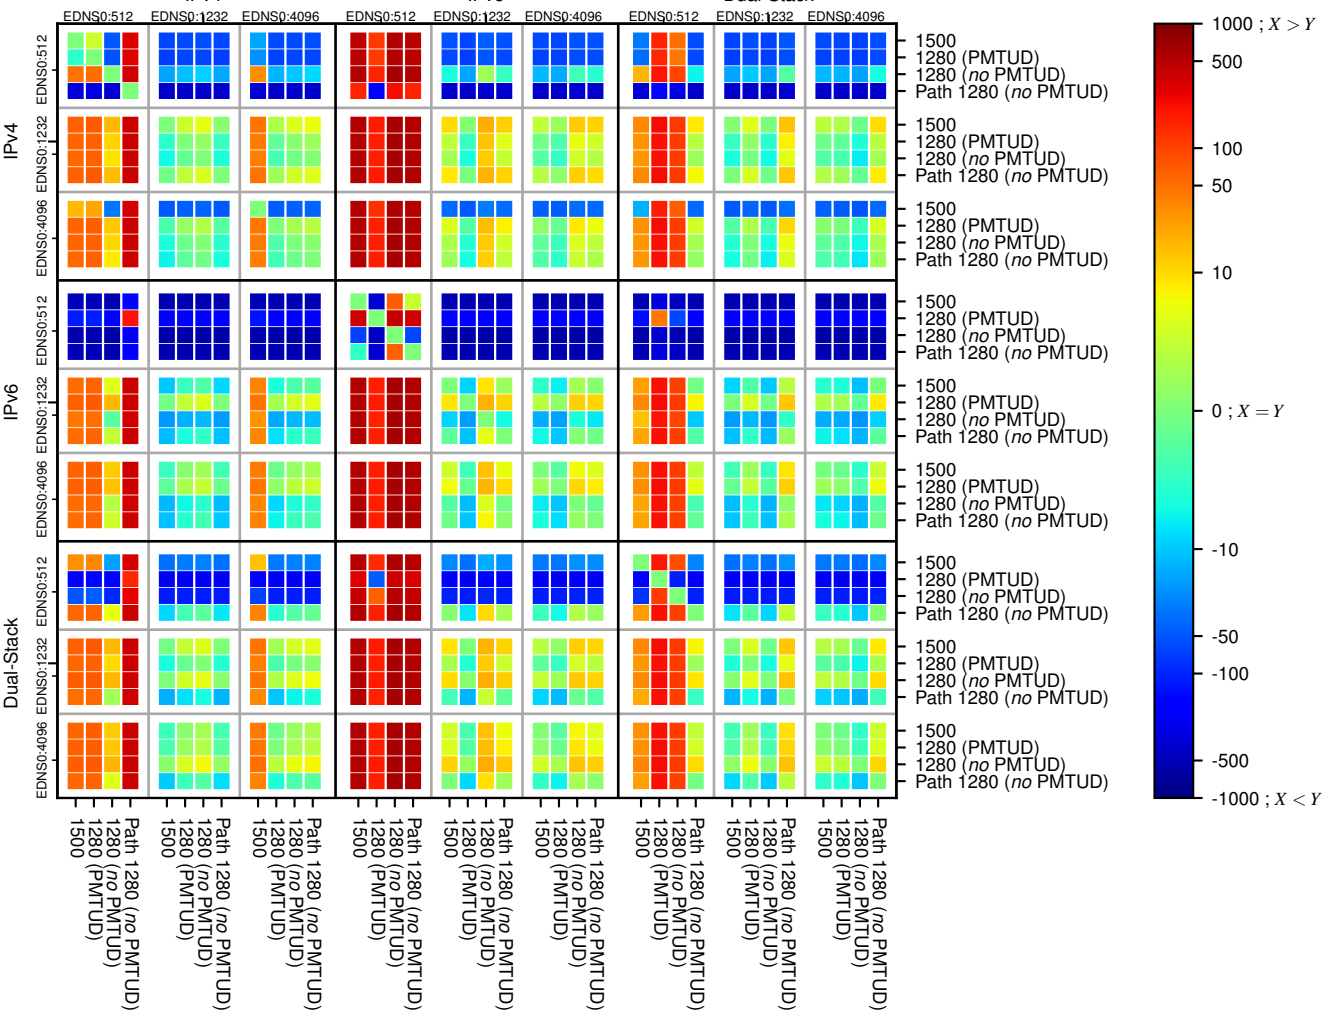

All Zones without DNSSEC returning NOERROR for '.de'

All Zones with DNSSEC returning NOERROR for '.de'

All Zones returning NOERROR for '.de'

$$f(V) = \log(\text{latency}(X)_{\text{median}} - \text{latency}(Y)_{\text{median}}) \text{ms}$$

$$f(V) = \log(\text{latency}(X)_{\text{median}} - \text{latency}(Y)_{\text{median}}) \text{ms}$$

$$f(V) = \log(\text{latency}(X)_{\text{median}} - \text{latency}(Y)_{\text{median}}) \text{ms}$$