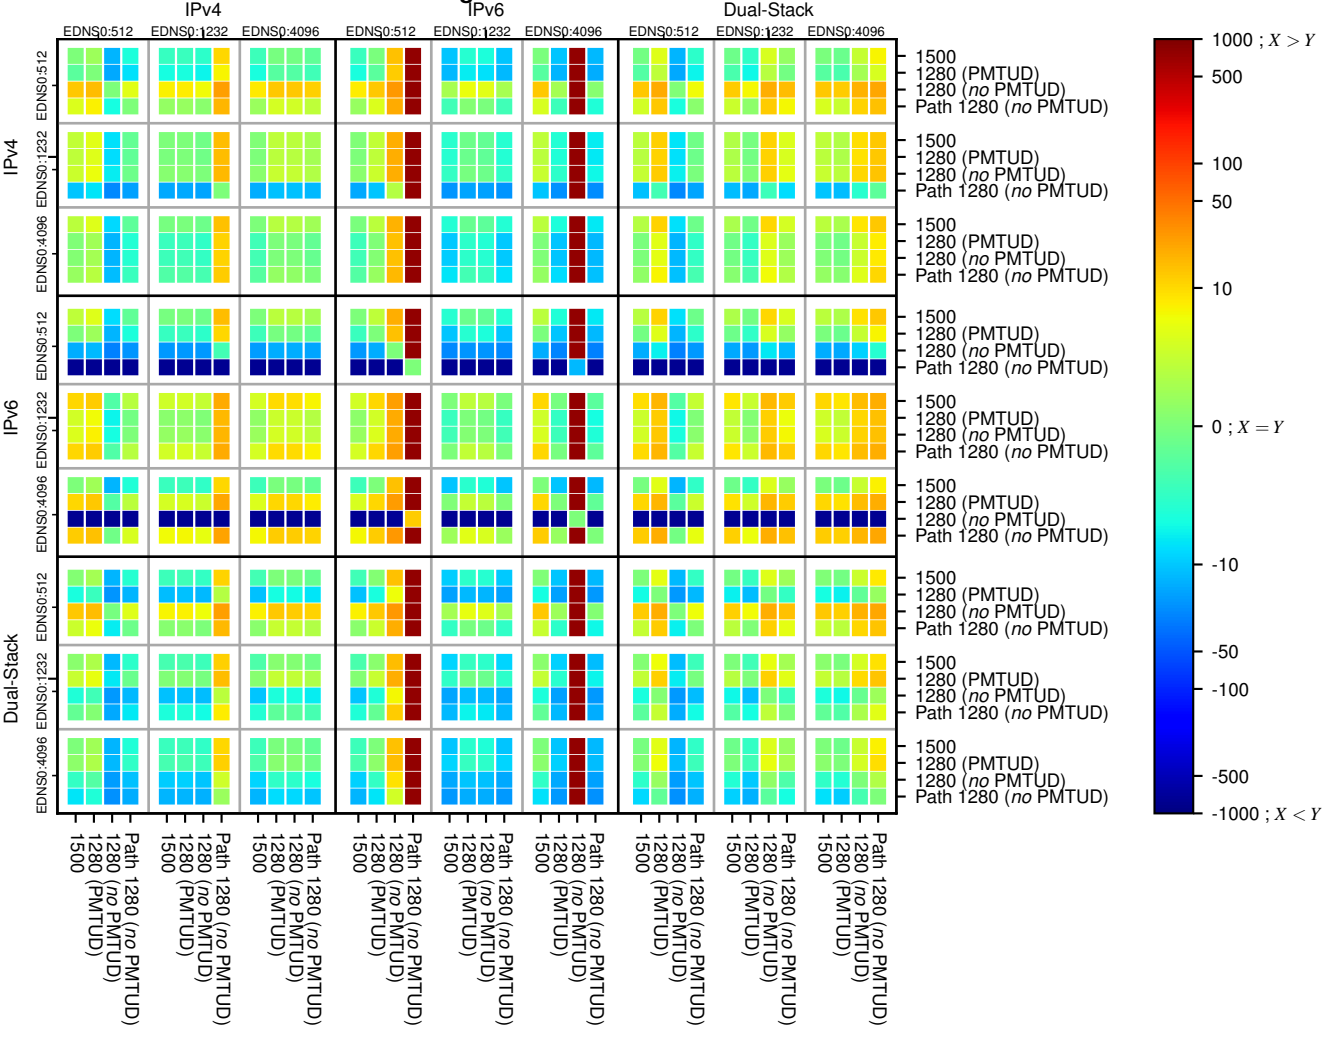

### All Zones without DNSSEC returning NOERROR for '.nl'

### All Zones with DNSSEC returning NOERROR for '.nl'