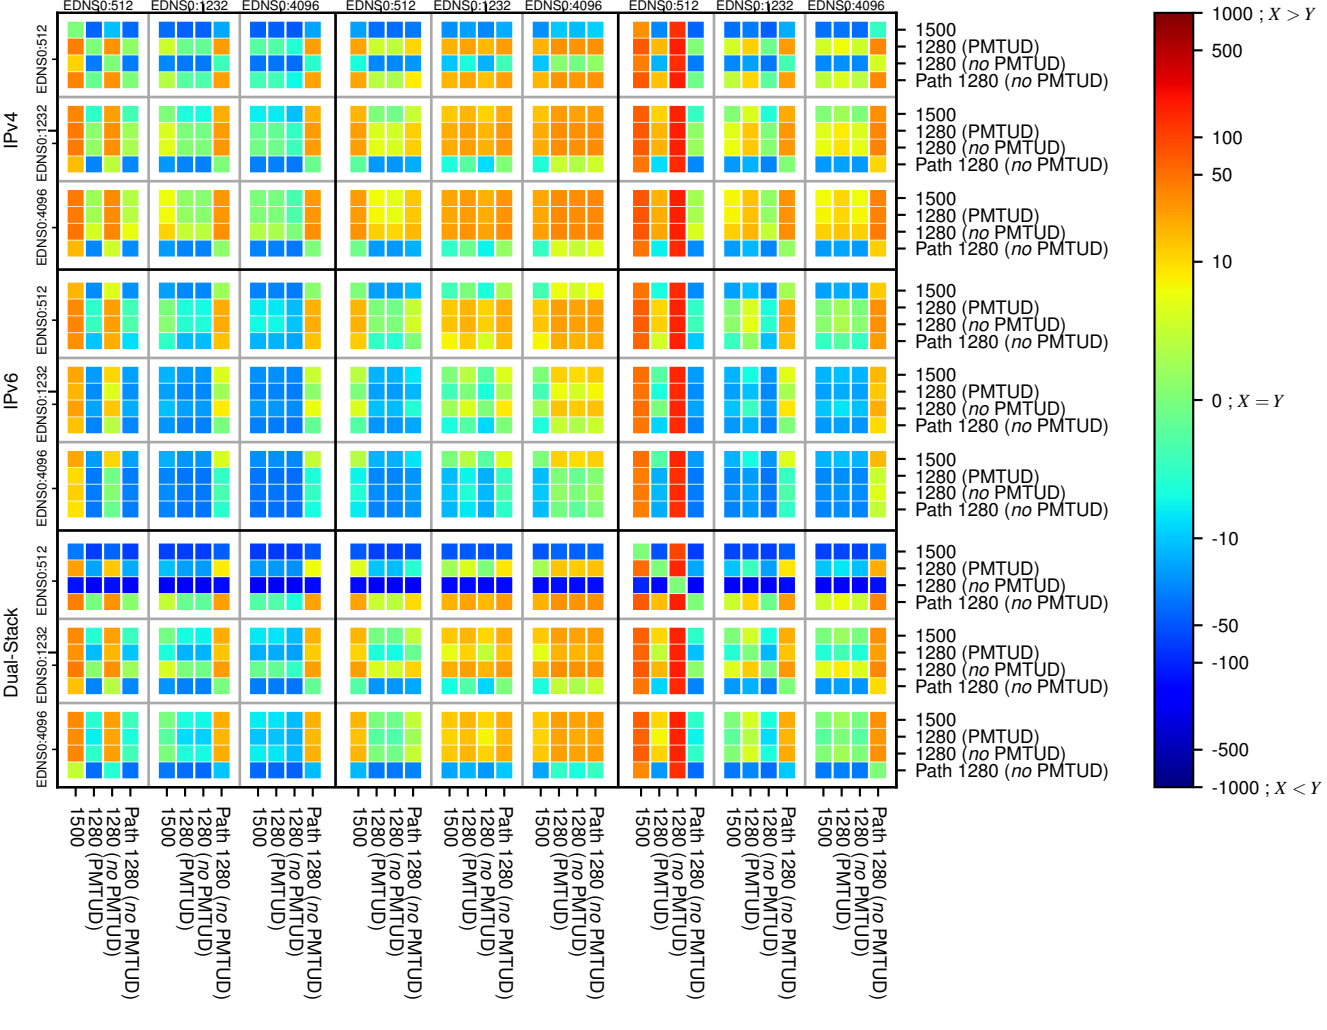

### All Zones without DNSSEC returning NOERROR for '.nl'

### All Zones with DNSSEC returning NOERROR for '.nl'