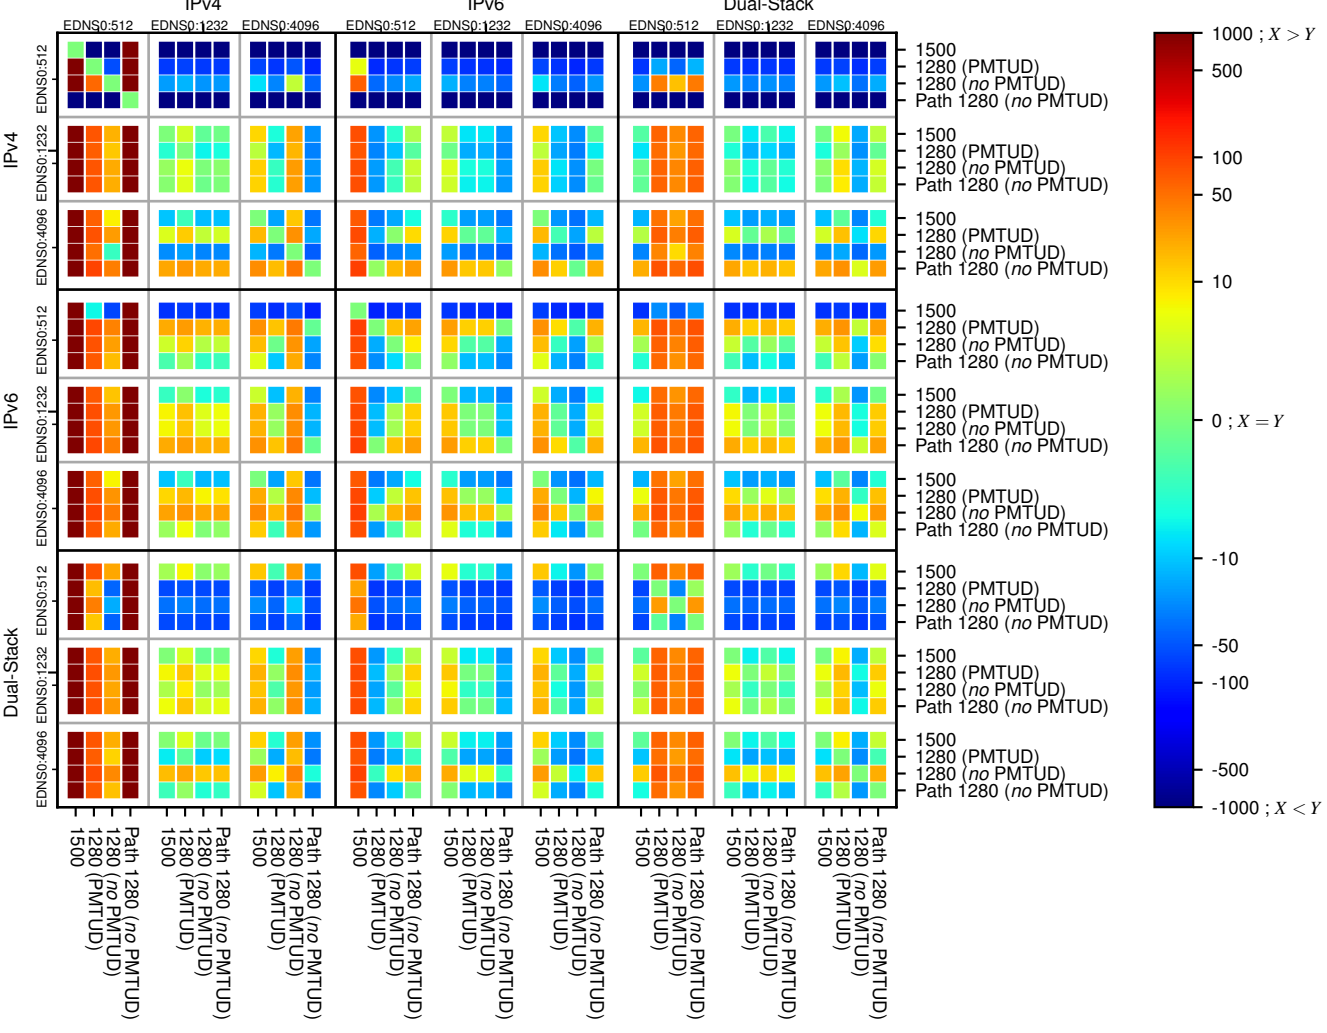

### All Zones without DNSSEC returning NOERROR for '.se'

### All Zones with DNSSEC returning NOERROR for '.se'