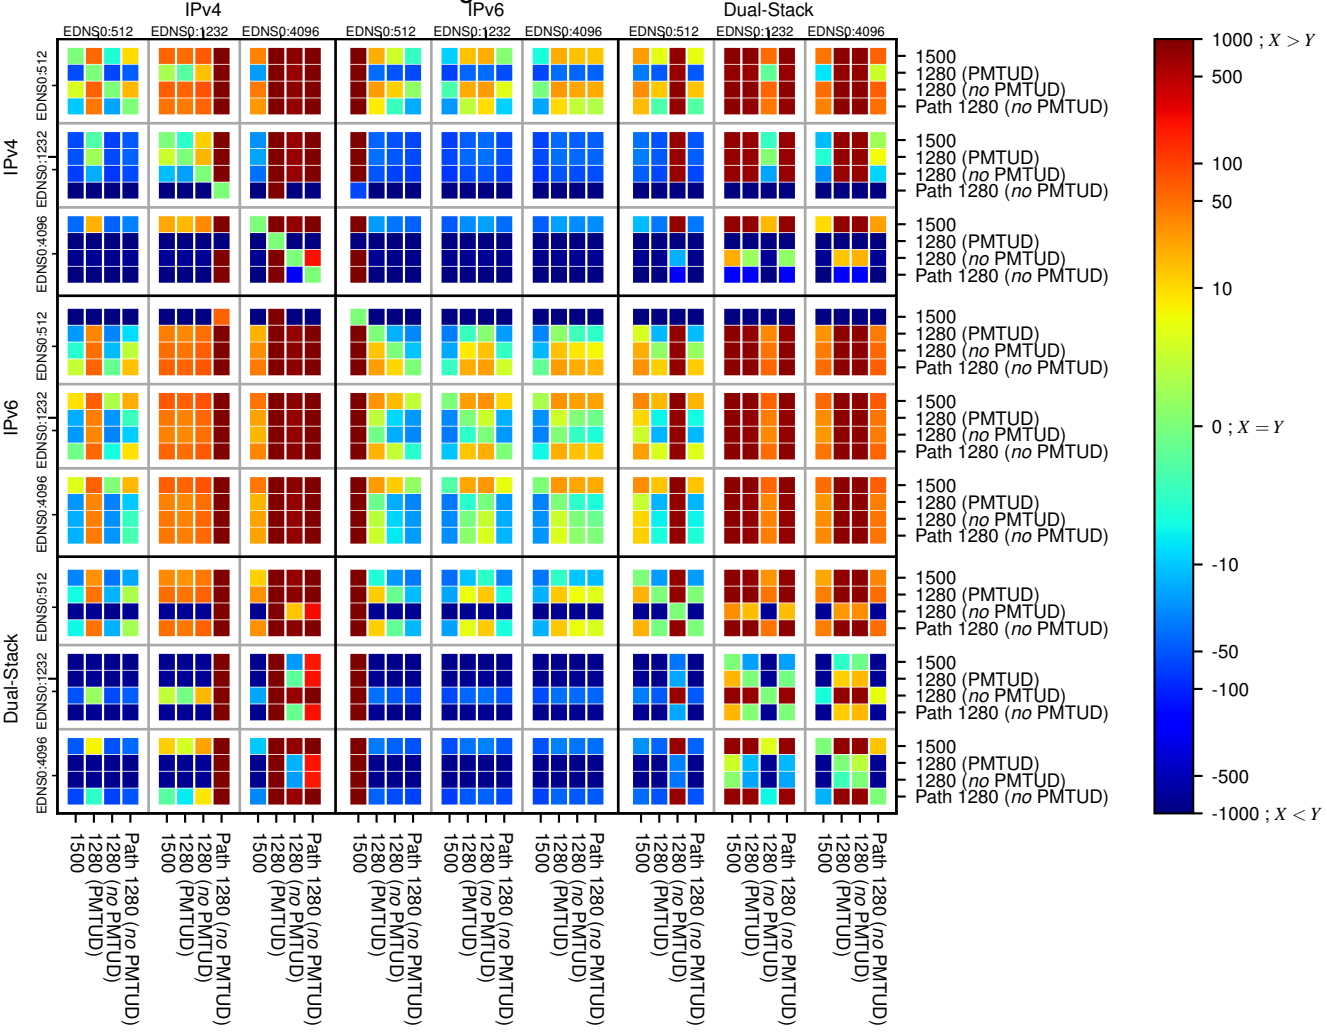

### All Zones without DNSSEC returning NOERROR for '.se'