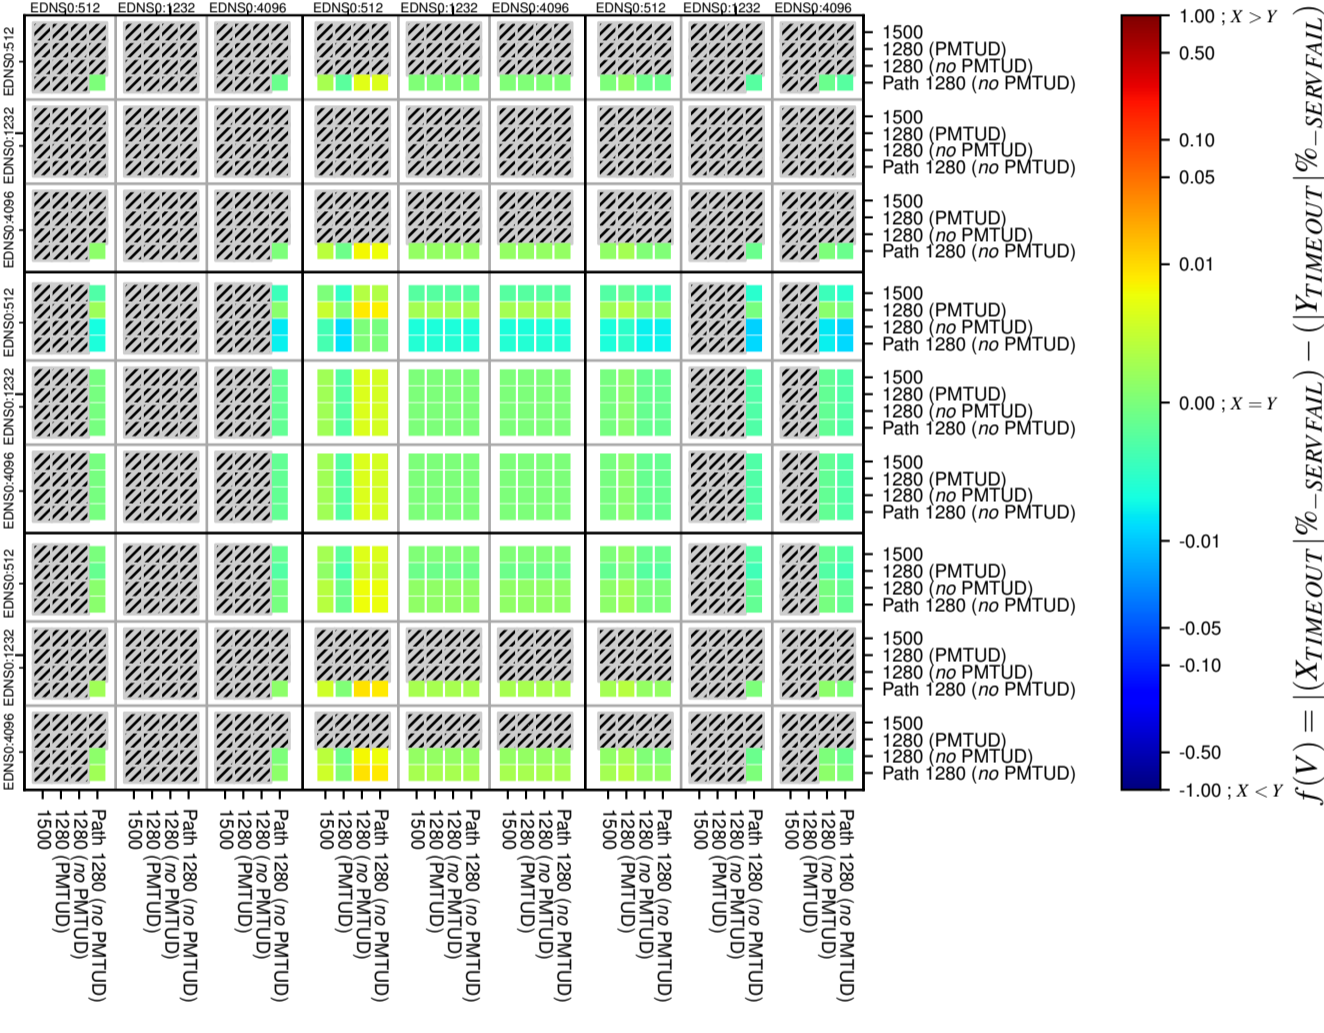

All Zones with DNSSEC for '.de'