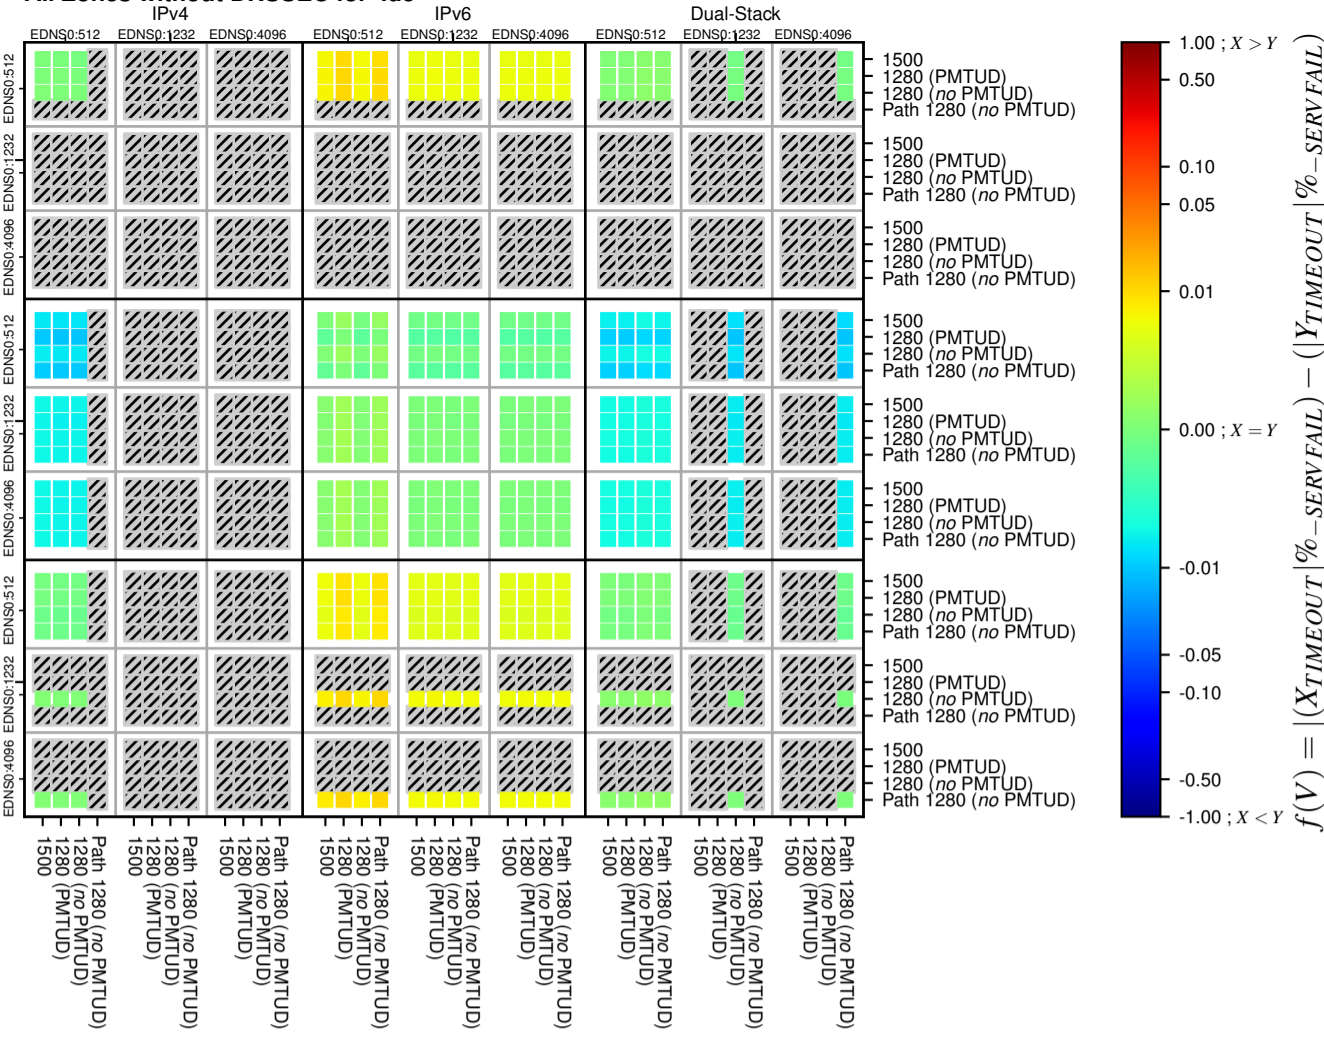

### All Zones without DNSSEC for '.de'