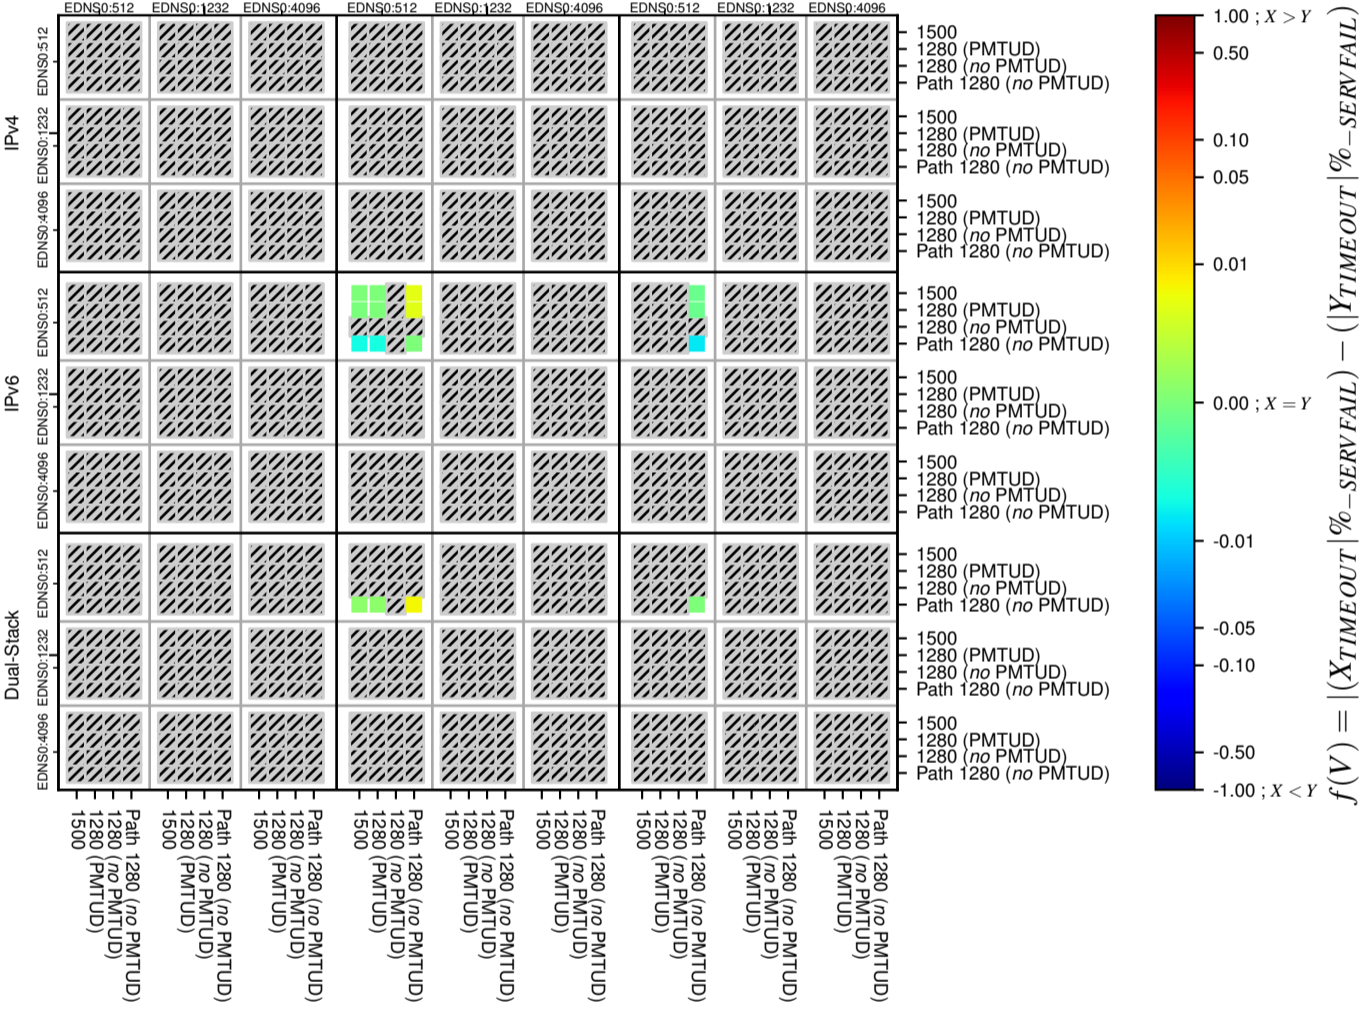

All Zones without DNSSEC for '.it'

All Zones with DNSSEC for '.it'

All Zones for '.it'

$$f(V) = |(X_{TIMEOUT} | \% - SERVFAIL) - (Y_{TIMEOUT} | \% - SERVFAIL)|$$

$$f(V) = |(X_{TIMEOUT} | \% - SERVFAIL) - (Y_{TIMEOUT} | \% - SERVFAIL)|$$

$$f(V) = |(X_{TIMEOUT} | \% - SERVFAIL) - (Y_{TIMEOUT} | \% - SERVFAIL)|$$