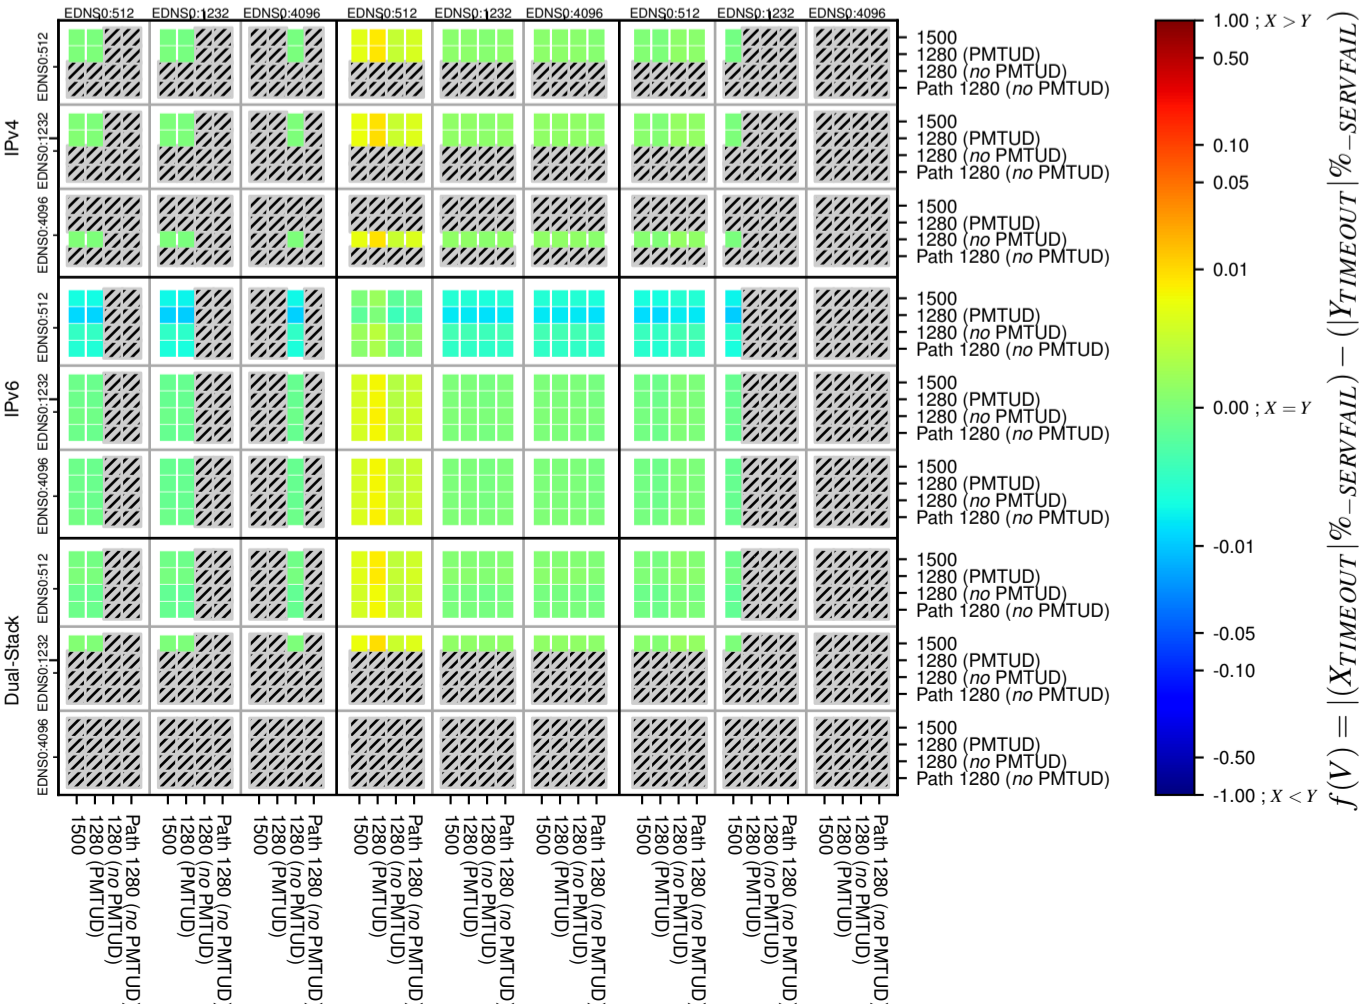

All Zones without DNSSEC for '.it'

All Zones with DNSSEC for '.it'

All Zones for '.it'

$$f(V) = |(X_{TIMEOUT} | \% - SERVFAIL) - (Y_{TIMEOUT} | \% - SERVFAIL)|$$

$$f(V) = |(X_{TIMEOUT} | \% - SERVFAIL) - (Y_{TIMEOUT} | \% - SERVFAIL)|$$

$$f(V) = |(X_{TIMEOUT} | \% - SERVFAIL) - (Y_{TIMEOUT} | \% - SERVFAIL)|$$