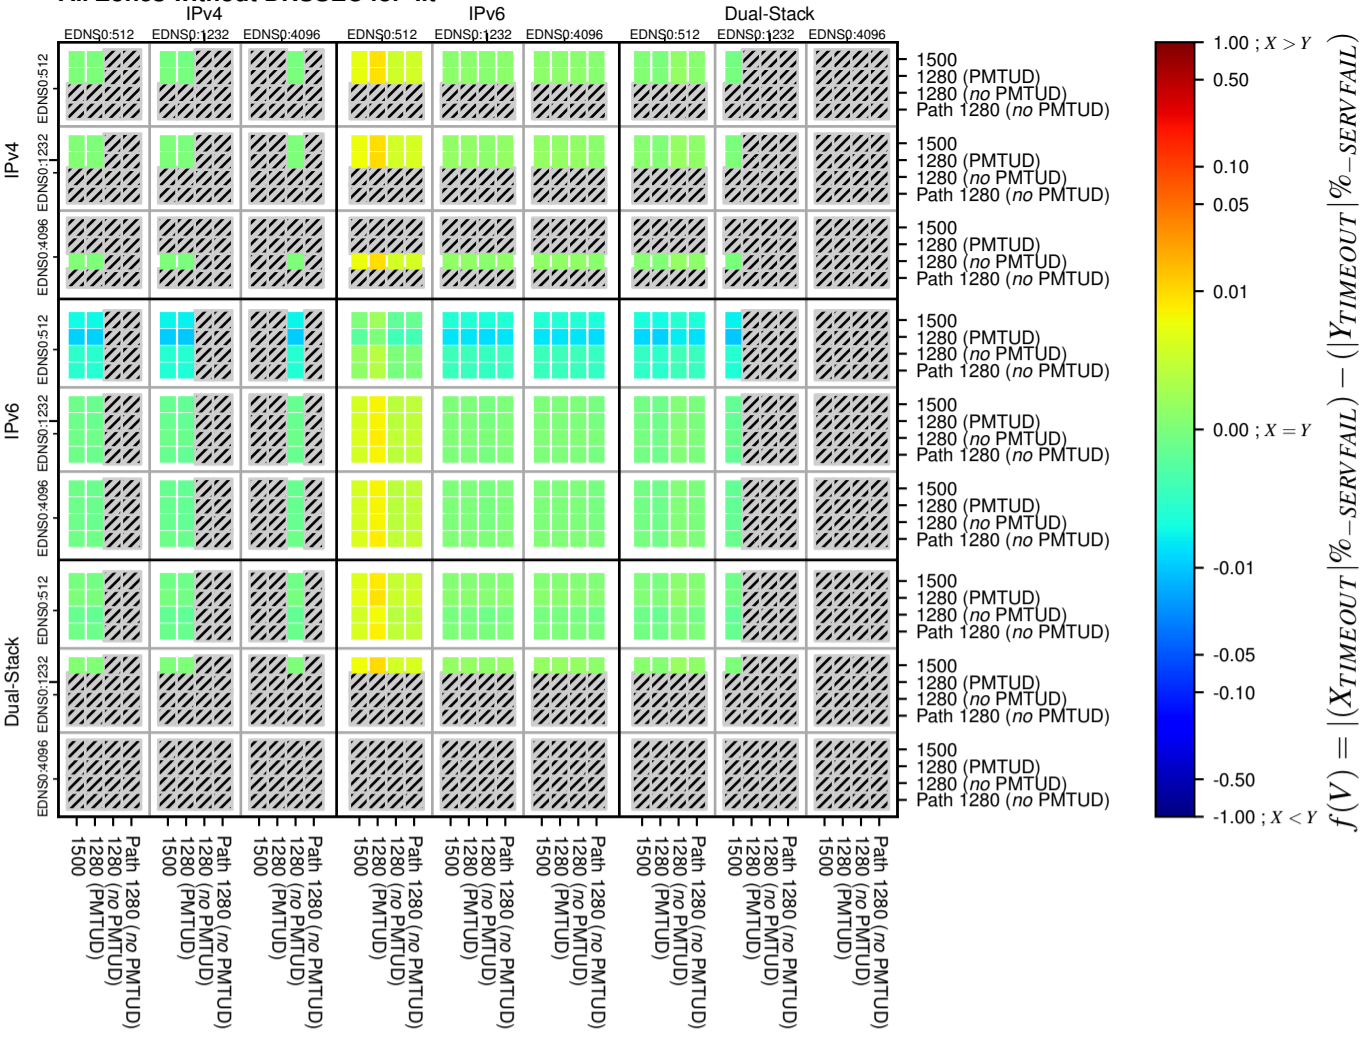

All Zones without DNSSEC for '.it'

All Zones with DNSSEC for '.it'

All Zones for '.it'

$$f(V) = |(X_{TIMEOUT} | \% - SERVFAIL) - (Y_{TIMEOUT} | \% - SERVFAIL)|$$

$$f(V) = |(X_{TIMEOUT} | \% - SERVFAIL) - (Y_{TIMEOUT} | \% - SERVFAIL)|$$

$$f(V) = |(X_{TIMEOUT} | \% - SERVFAIL) - (Y_{TIMEOUT} | \% - SERVFAIL)|$$