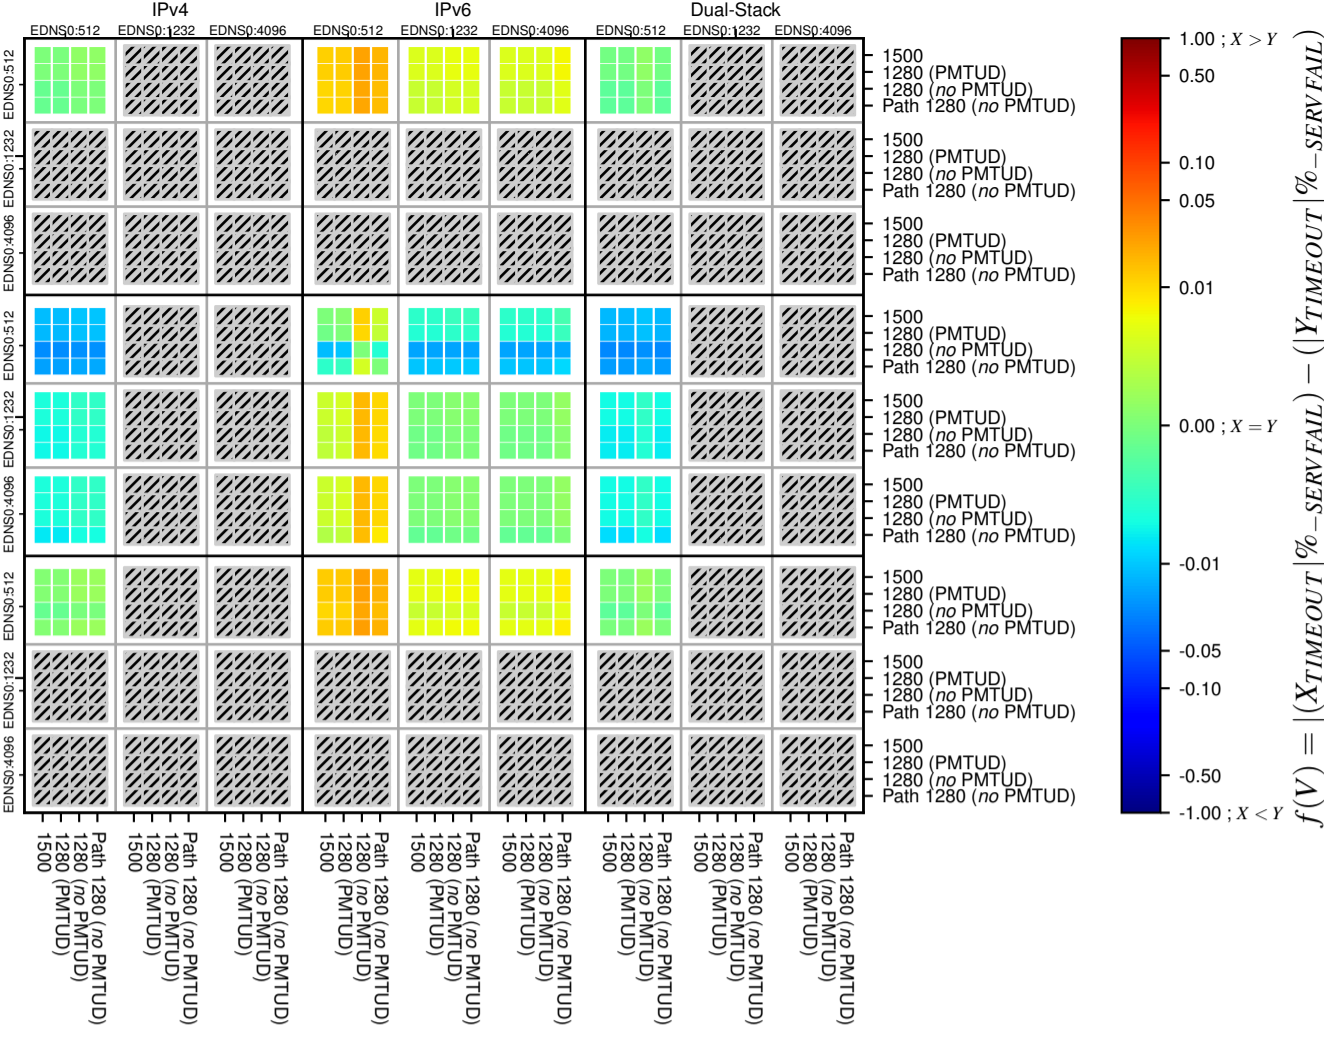

### All Zones without DNSSEC for '.se'