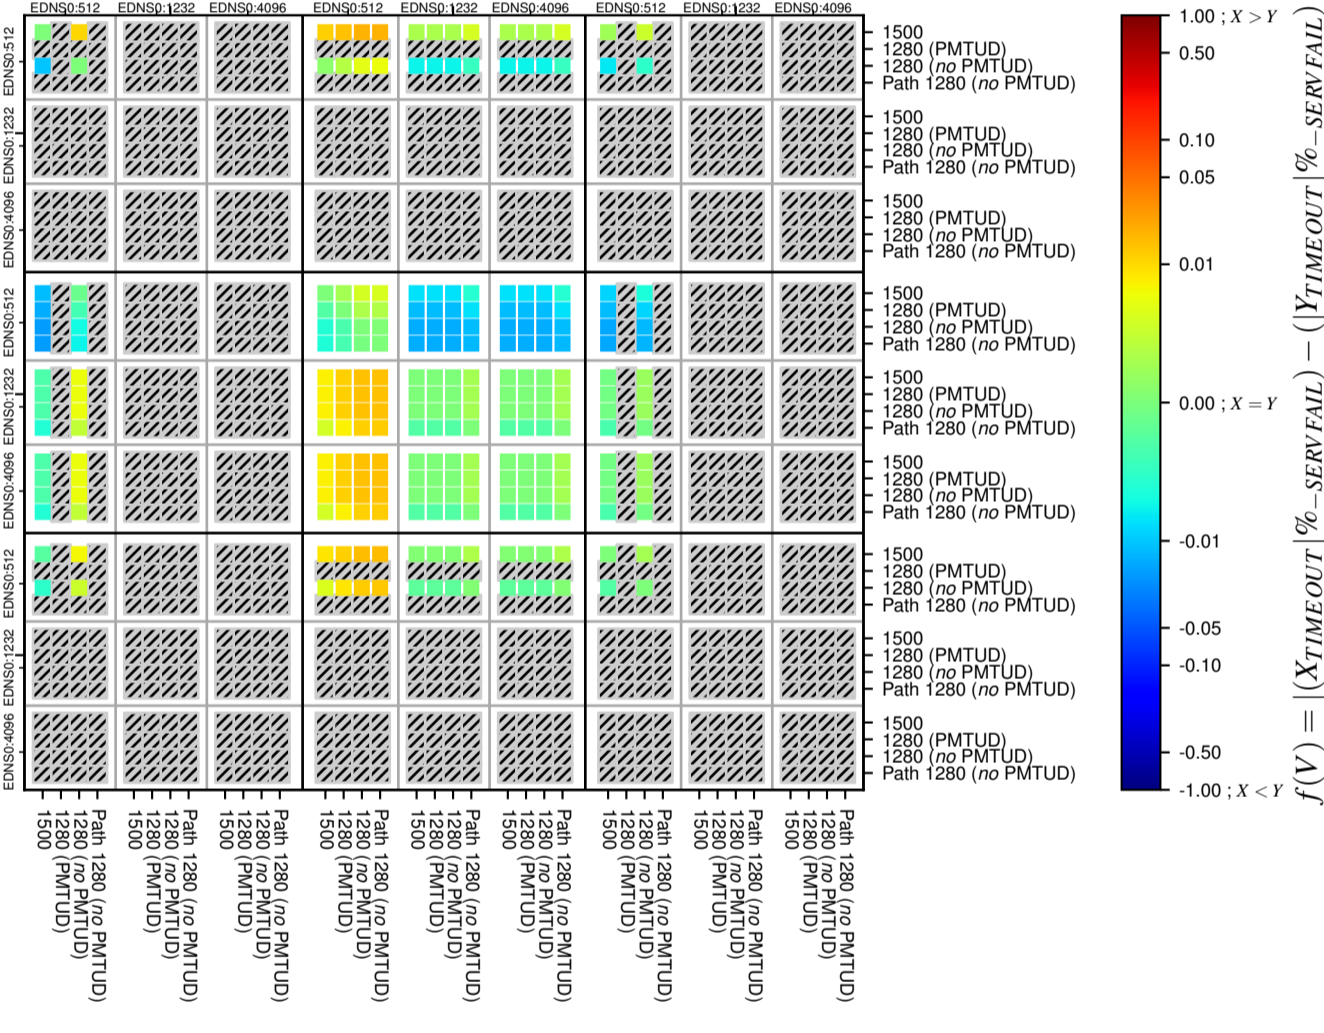

All Zones with DNSSEC for '.se'