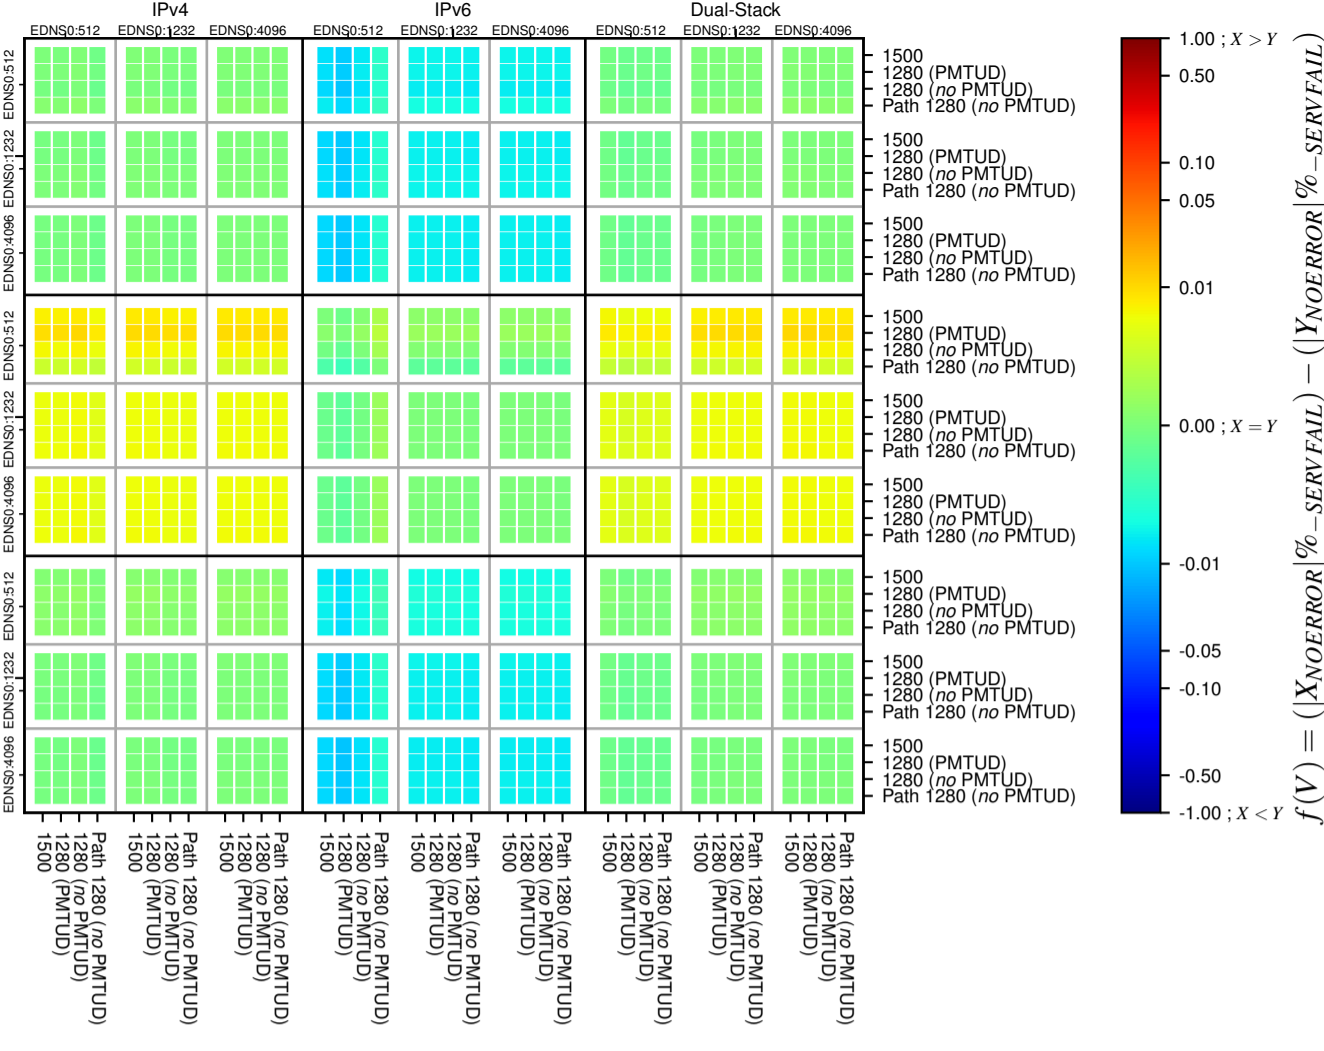

All Zones without DNSSEC for '.de'

All Zones with DNSSEC for '.de'

All Zones for '.de'