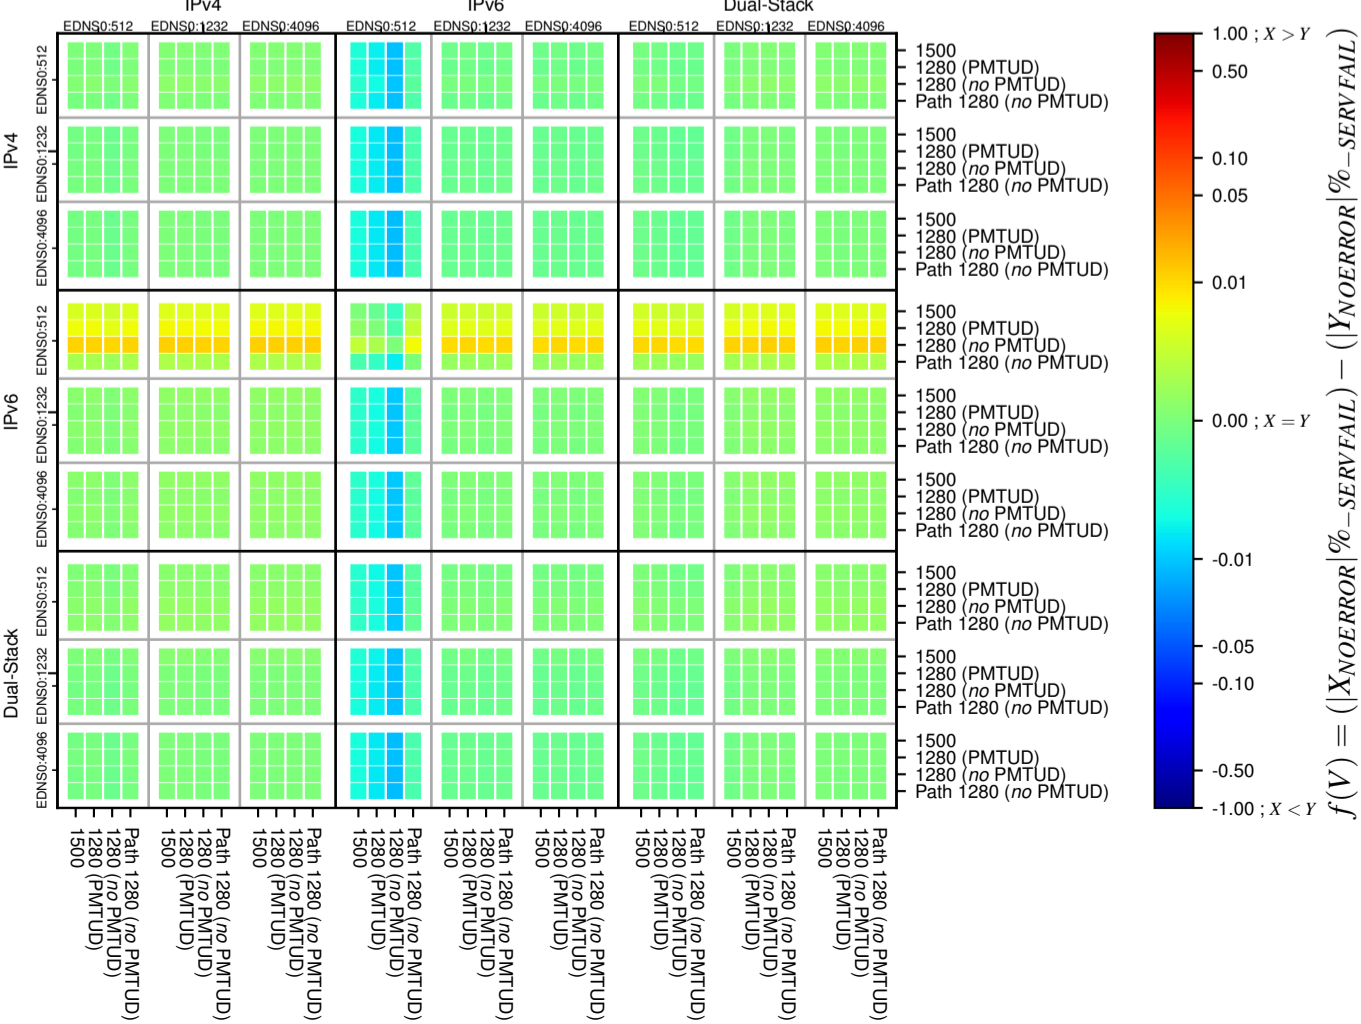

### All Zones without DNSSEC for '.it'

### All Zones for '.it'

$$f(V) = (|X_{NOERROR}| \% - SERVFAIL) - (|Y_{NOERROR}| \% - SERVFAIL)$$

$$f(V) = (|X_{NOERROR}| \% - SERVFAIL) - (|Y_{NOERROR}| \% - SERVFAIL)$$

$$f(V) = (|X_{NOERROR}| \% - SERVFAIL) - (|Y_{NOERROR}| \% - SERVFAIL)$$