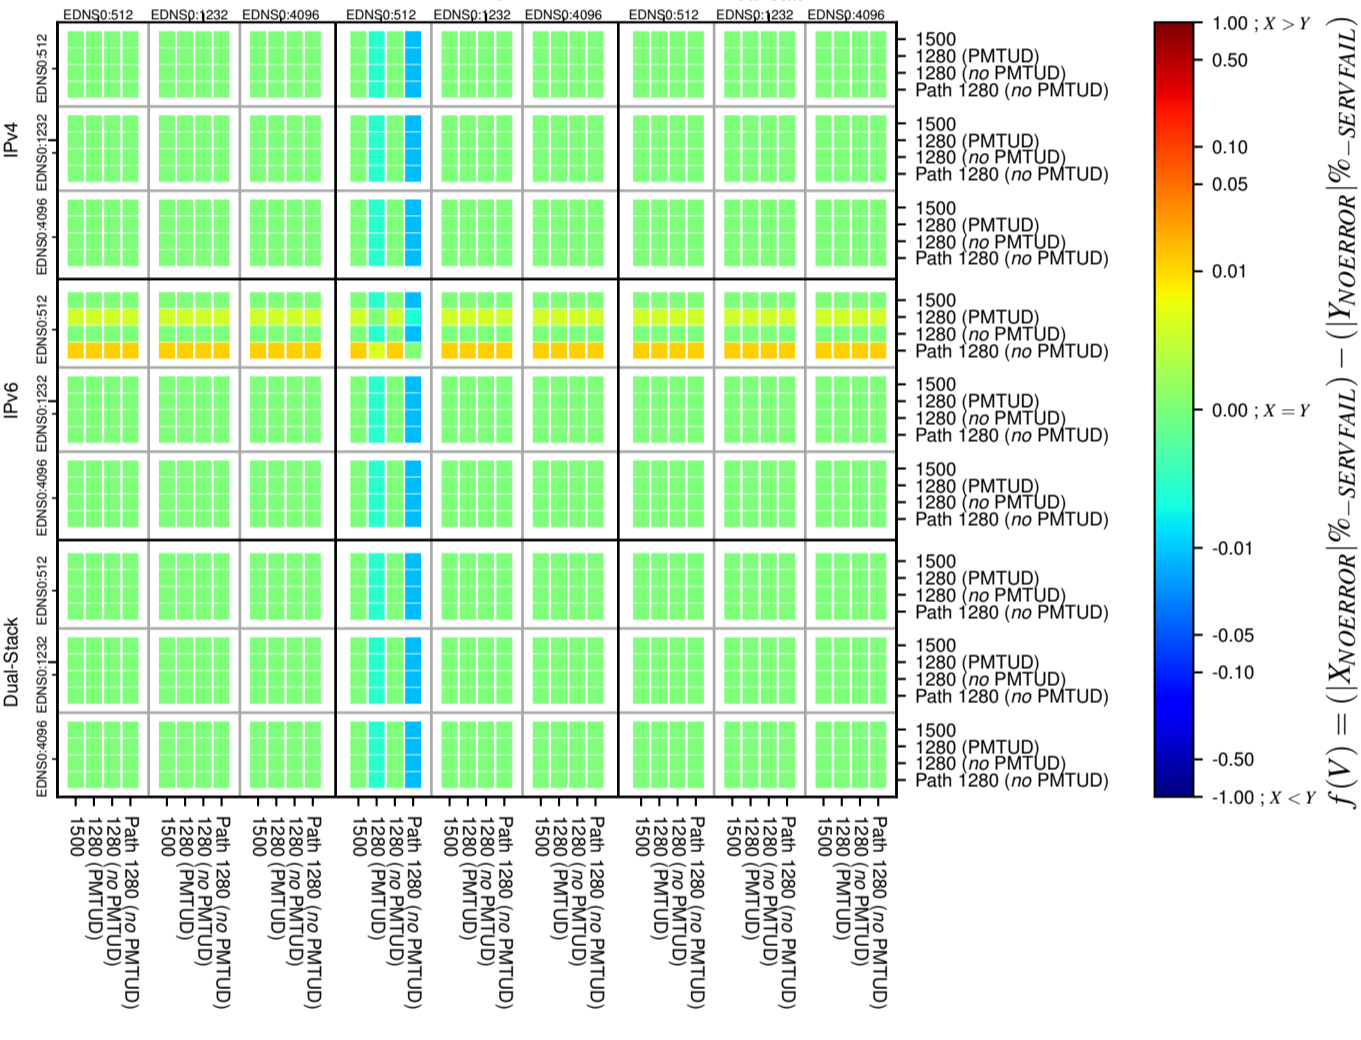

### All Zones for '.it'

$$f(V) = (|X_{NOERROR}| \% - SERVFAIL) - (|Y_{NOERROR}| \% - SERVFAIL)$$

$$f(V) = (|X_{NOERROR}| \% - SERVFAIL) - (|Y_{NOERROR}| \% - SERVFAIL)$$

$$f(V) = (|X_{NOERROR}| \% - SERVFAIL) - (|Y_{NOERROR}| \% - SERVFAIL)$$