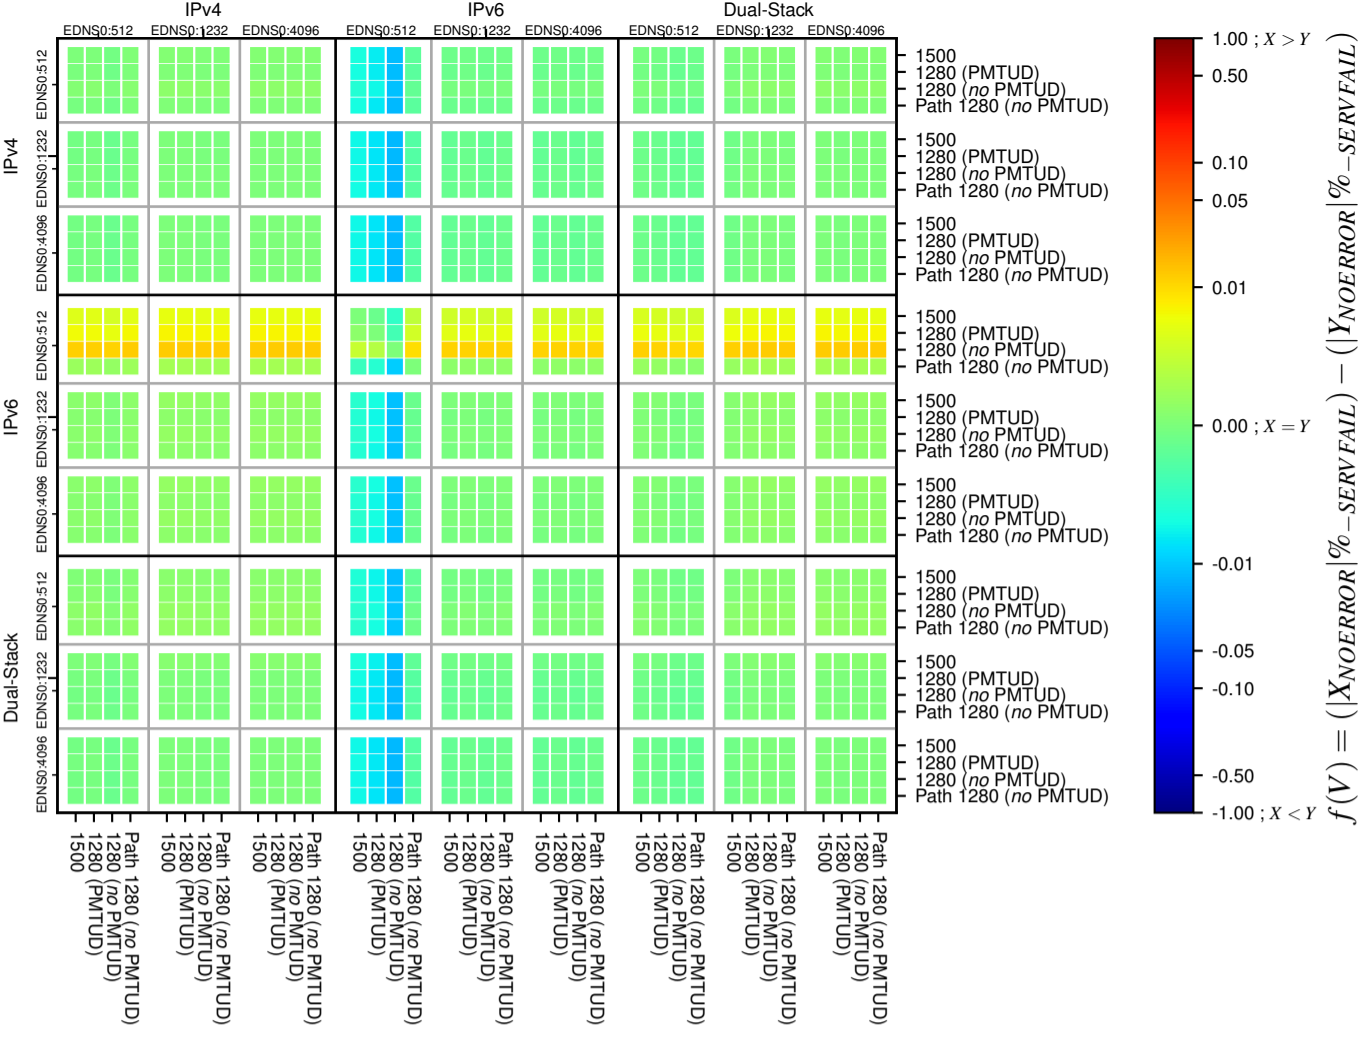

### All Zones without DNSSEC for '.it'

### All Zones for '.it'

$$f(V) = (|X_{NOERROR}| \% - SERVFAIL) - (|Y_{NOERROR}| \% - SERVFAIL)$$

$$f(V) = (|X_{NOERROR}| \% - SERVFAIL) - (|Y_{NOERROR}| \% - SERVFAIL)$$

$$f(V) = (|X_{NOERROR}| \% - SERVFAIL) - (|Y_{NOERROR}| \% - SERVFAIL)$$