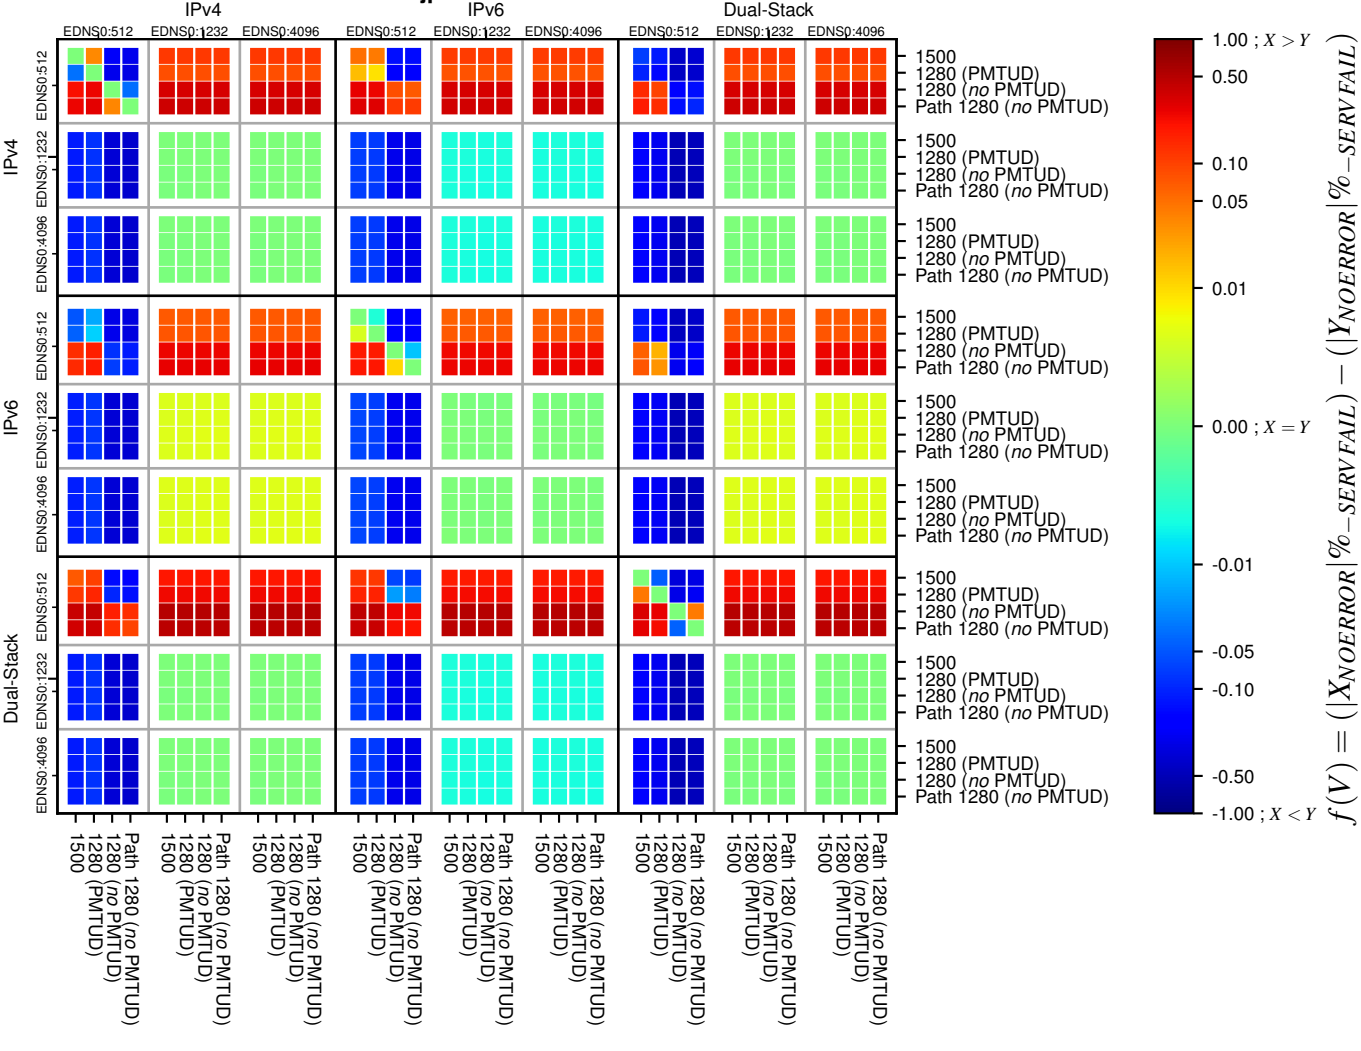

### All Zones without DNSSEC for '.jp'