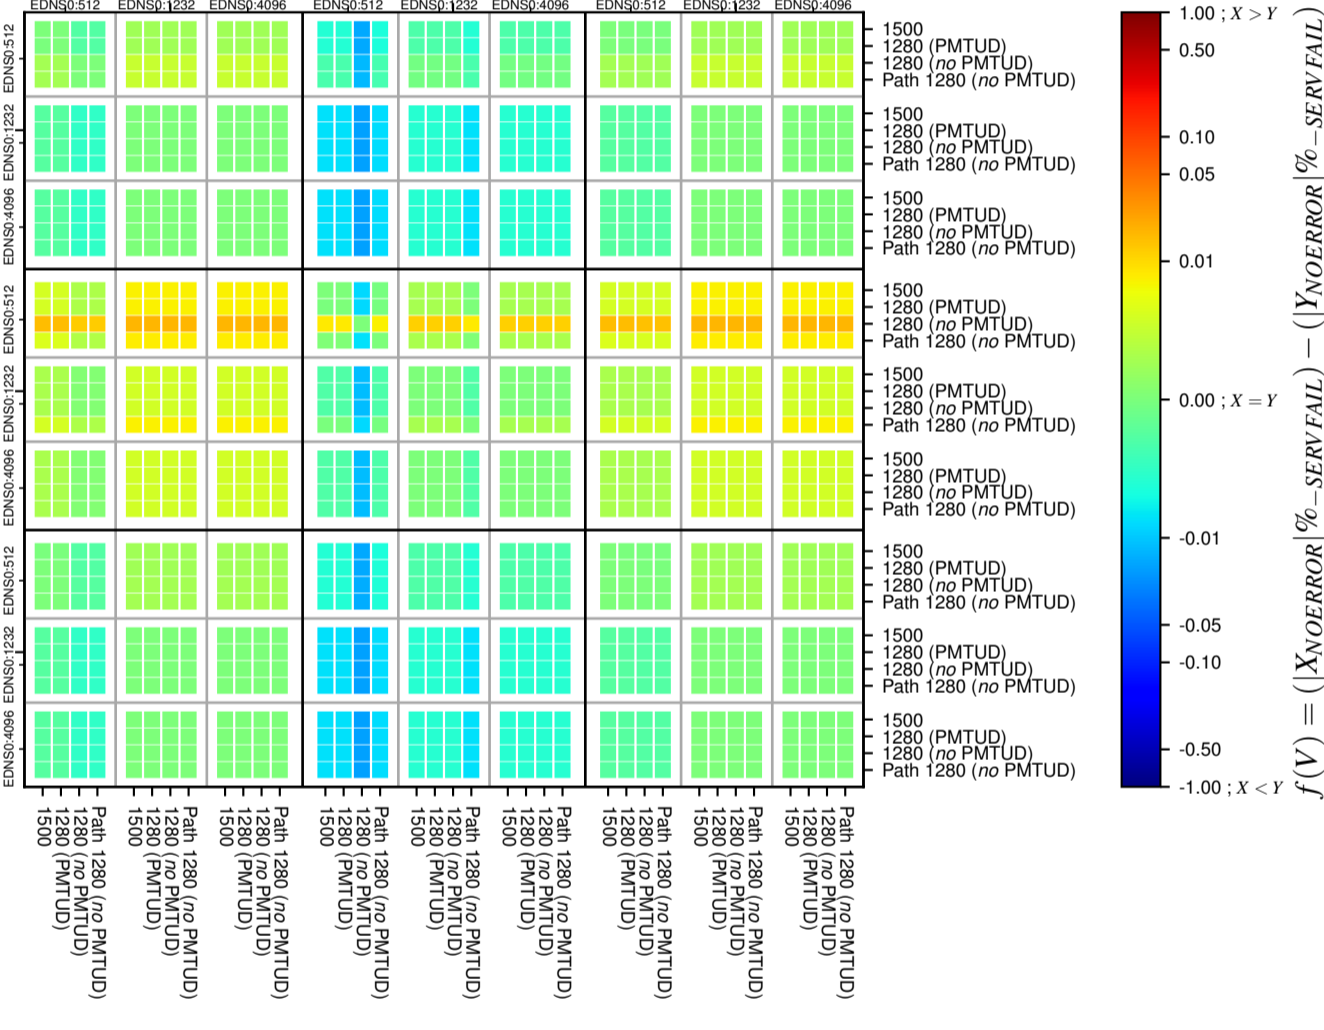

All Zones without DNSSEC for '.se'

All Zones with DNSSEC for '.se'

All Zones for '.se'