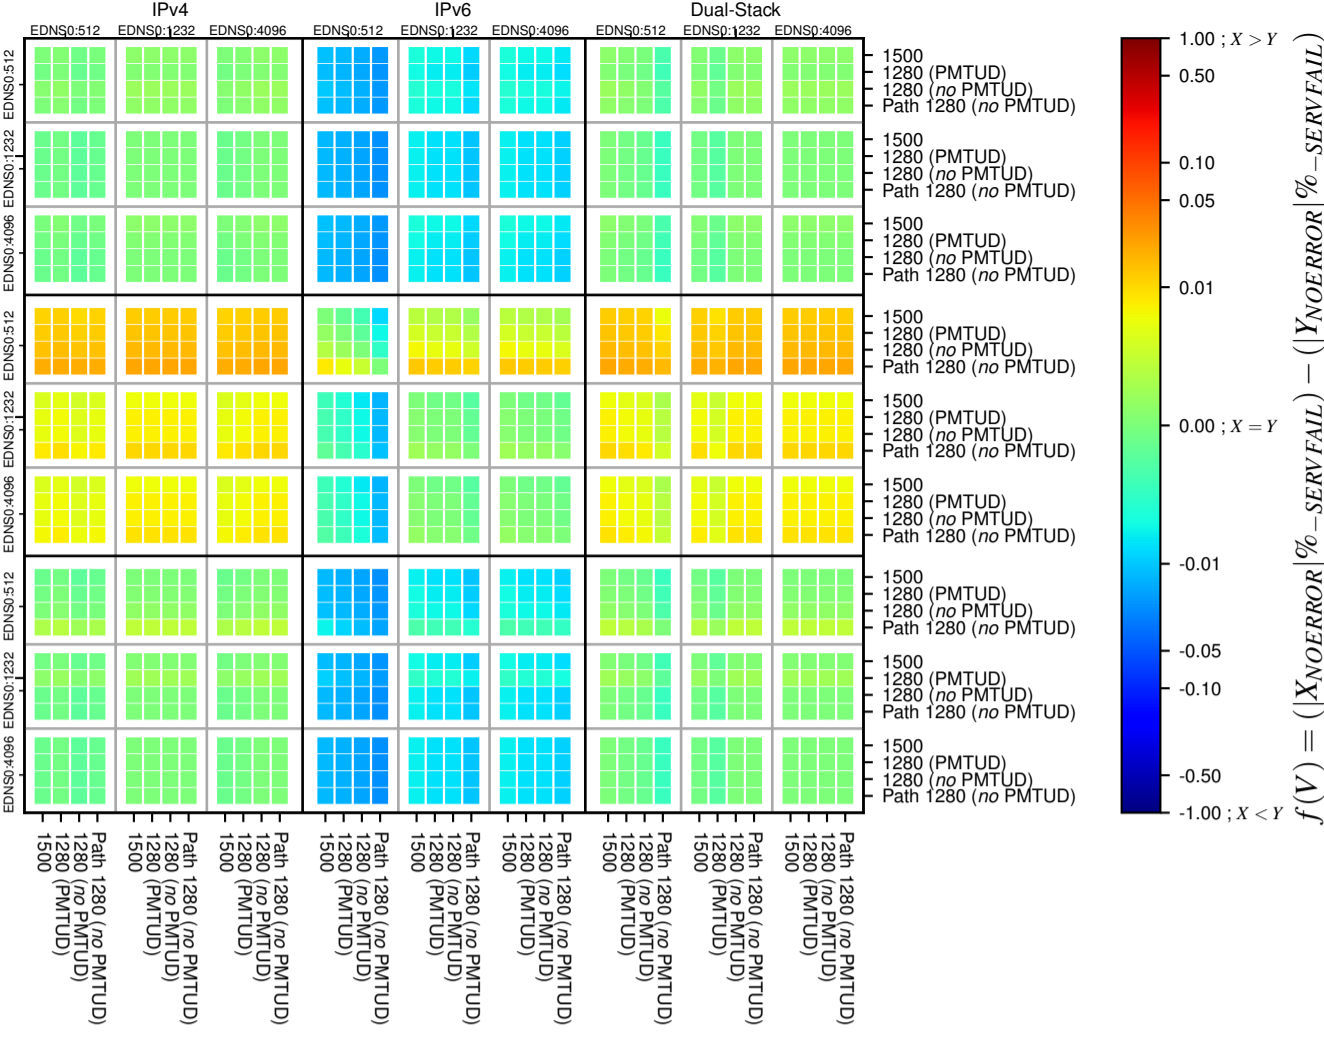

All Zones without DNSSEC for '.se'

All Zones with DNSSEC for '.se'

All Zones for '.se'