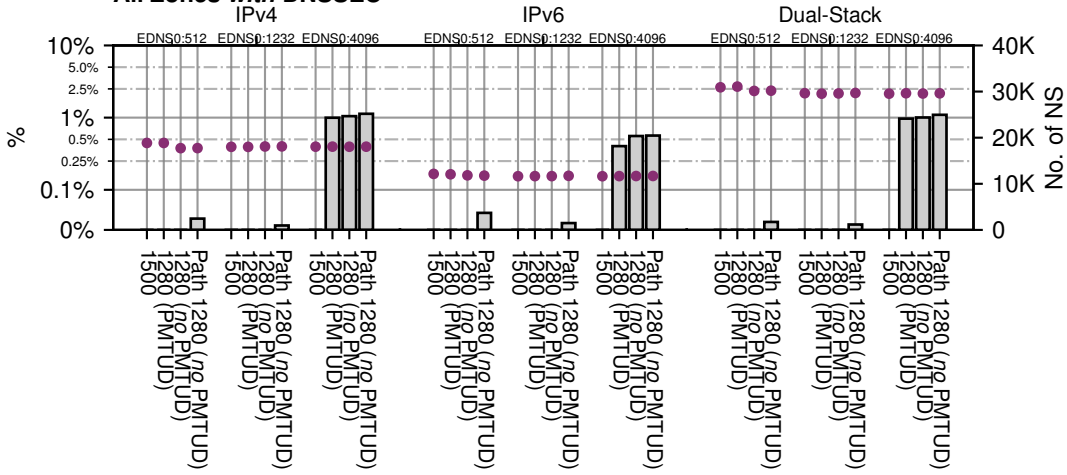

UDP packet too big

### All Zones with DNSSEC