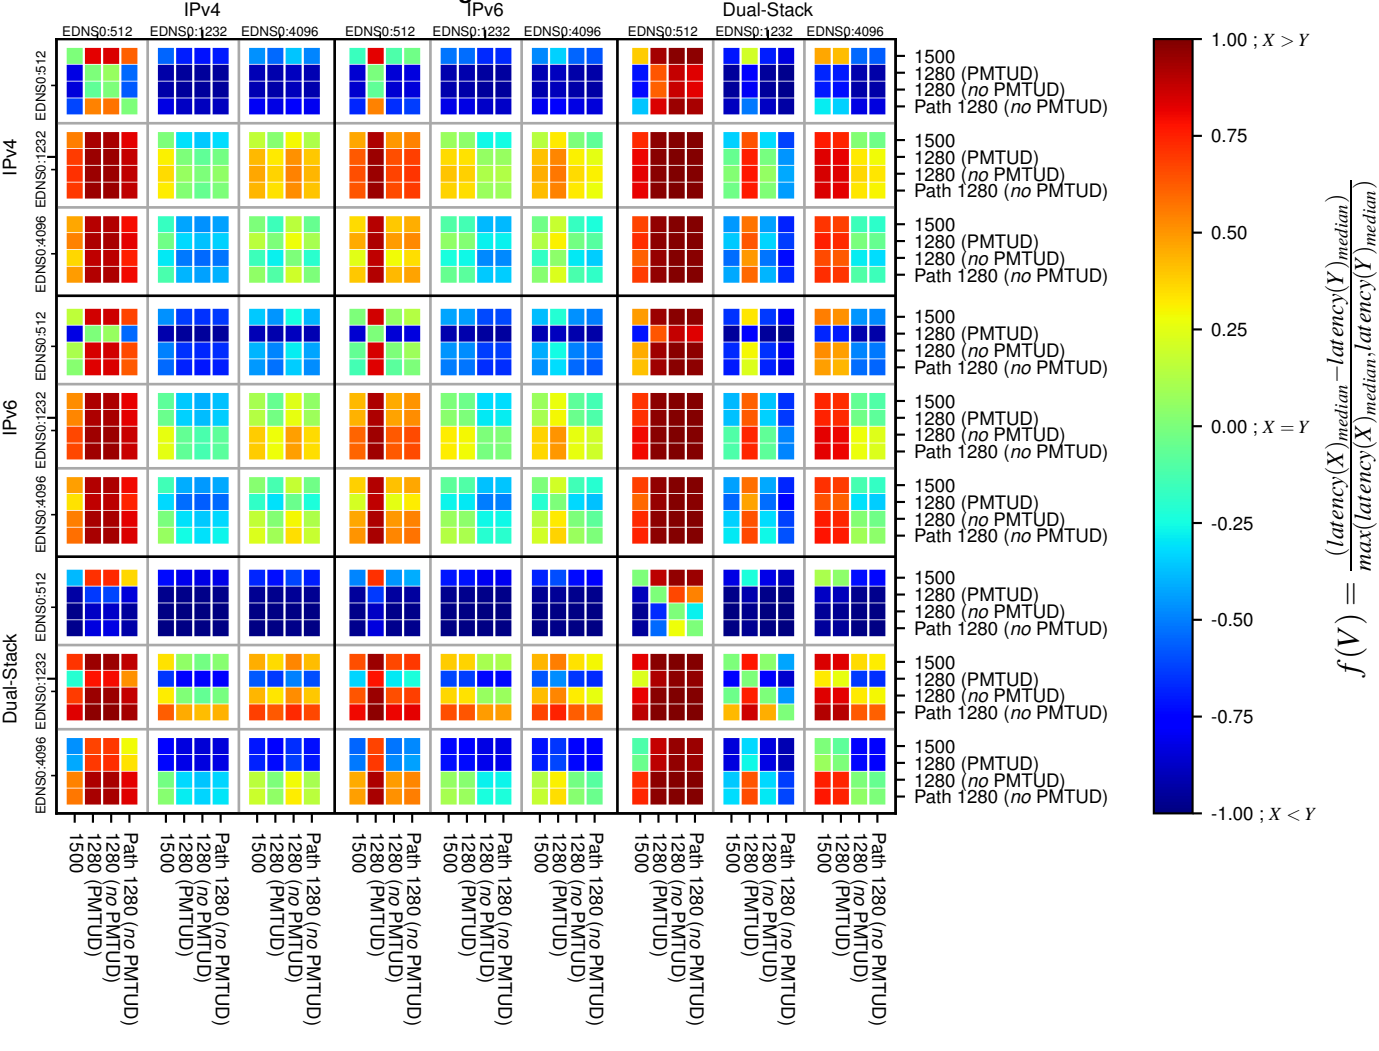

### All Zones without DNSSEC returning NOERROR for '.de'

### All Zones with DNSSEC returning NOERROR for '.de'