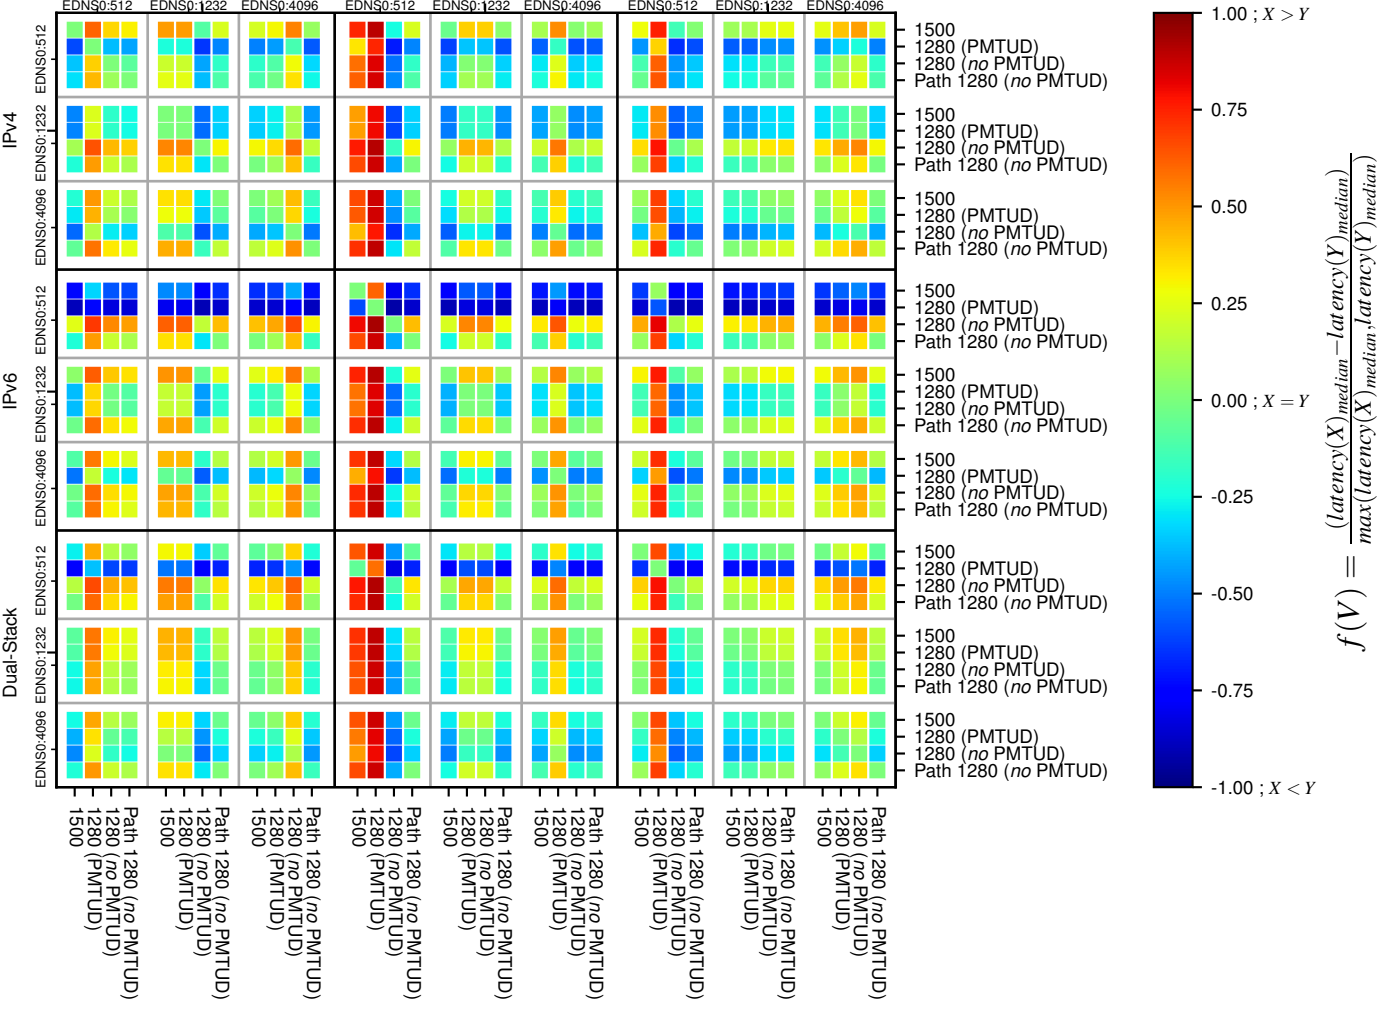

### All Zones without DNSSEC returning NOERROR for '.de'

### All Zones with DNSSEC returning NOERROR for '.de'