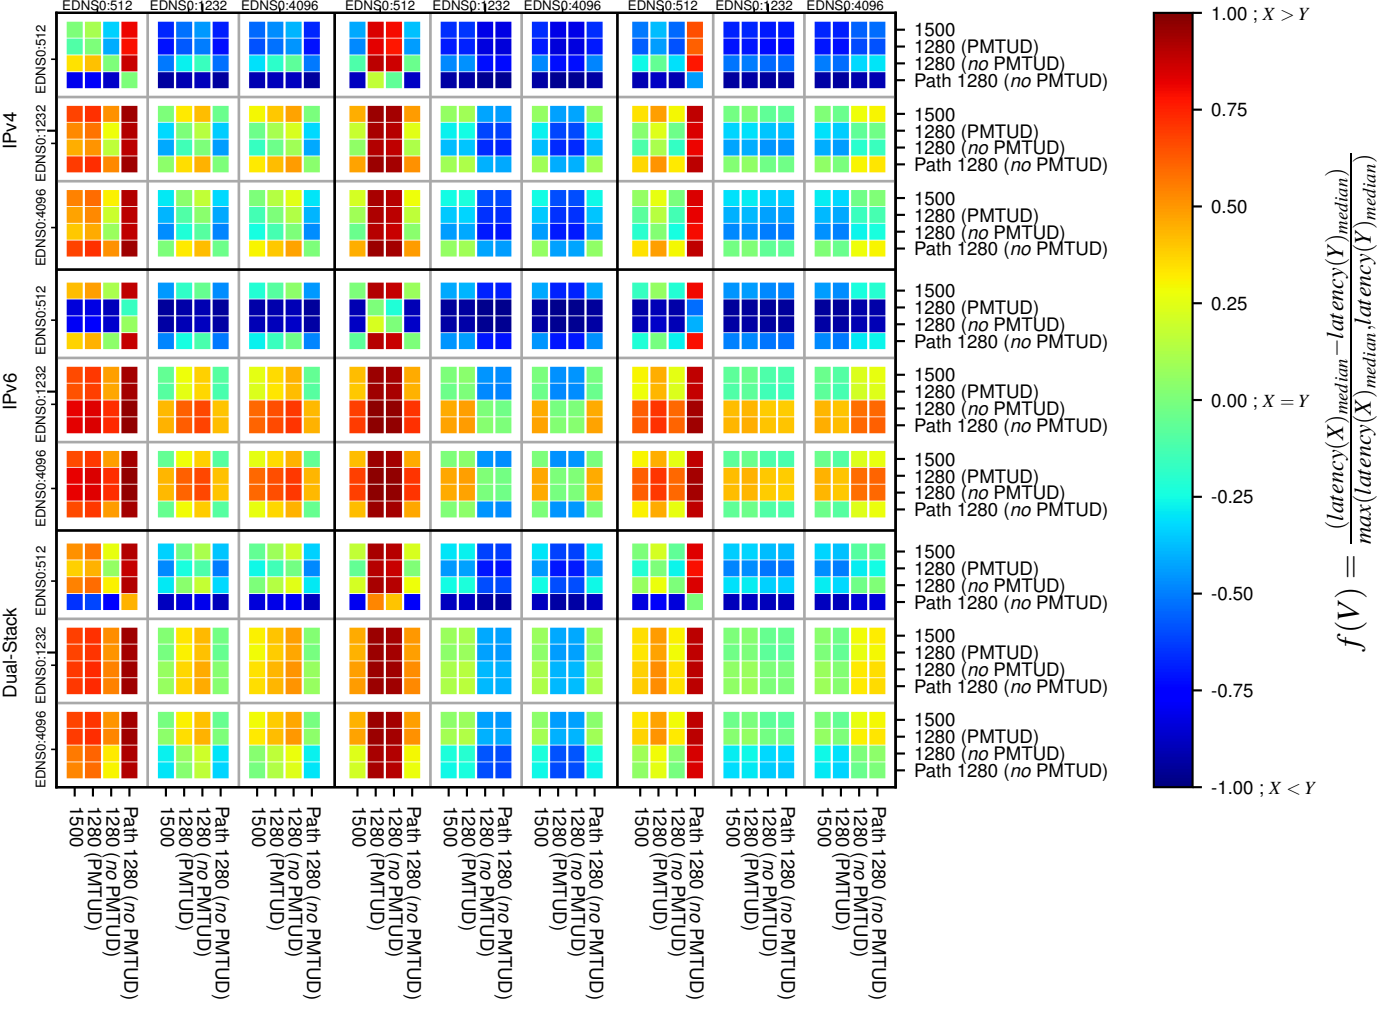

All Zones without DNSSEC returning NOERROR for '.jp'

All Zones with DNSSEC returning NOERROR for '.jp'

All Zones returning NOERROR for '.jp'