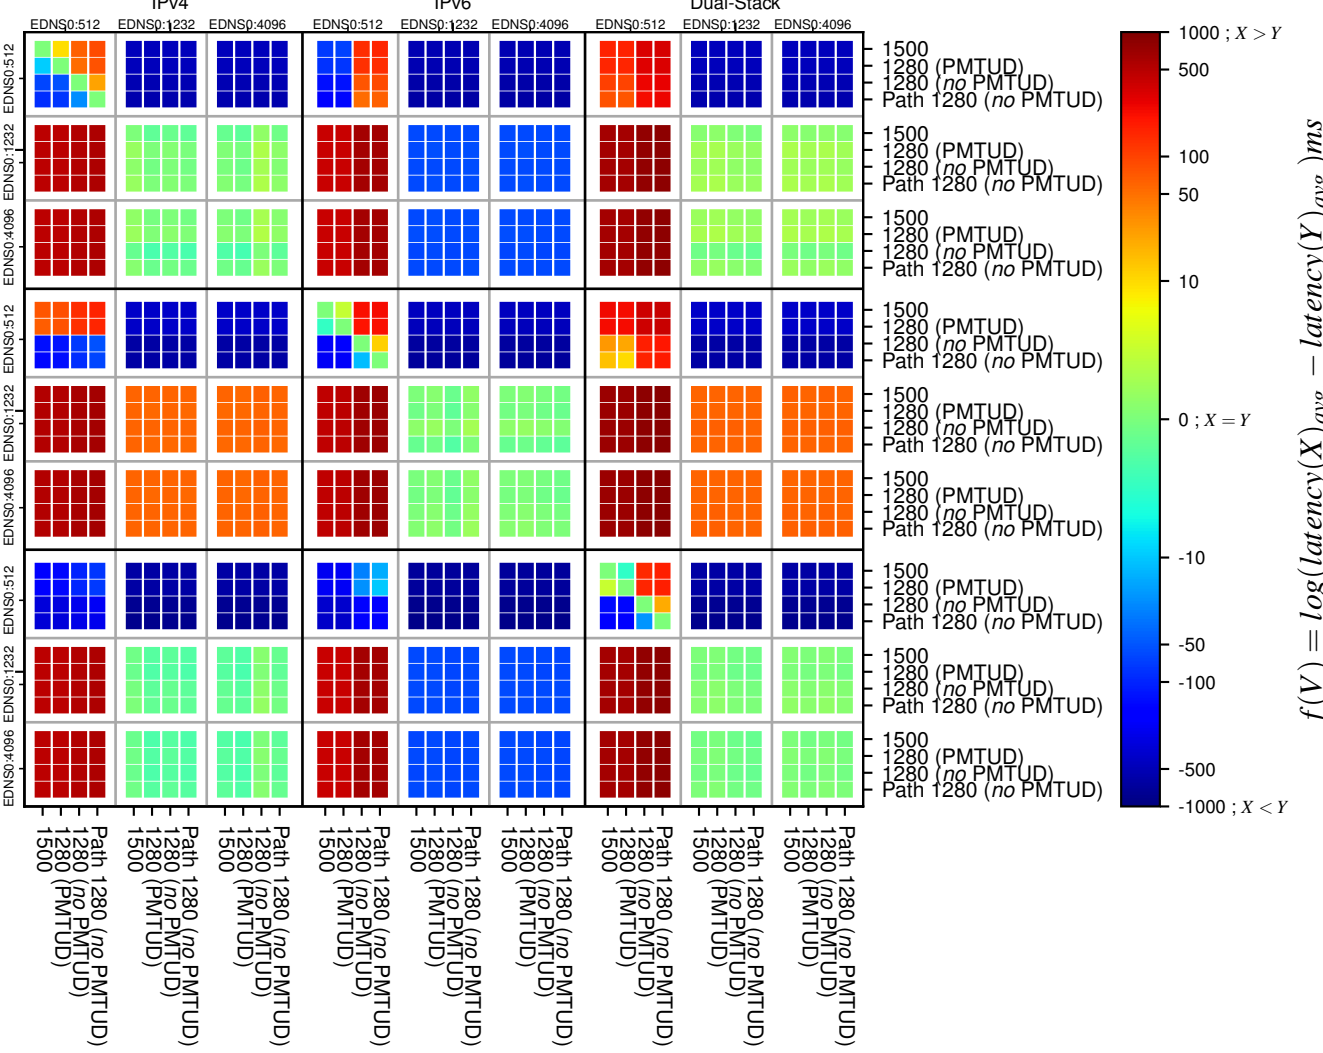

All Zones without DNSSEC returning NOERROR for '.all_psl_domains'

All Zones with DNSSEC returning NOERROR for '.all_psl_domains'

All Zones returning NOERROR for '.all_psl_domains'