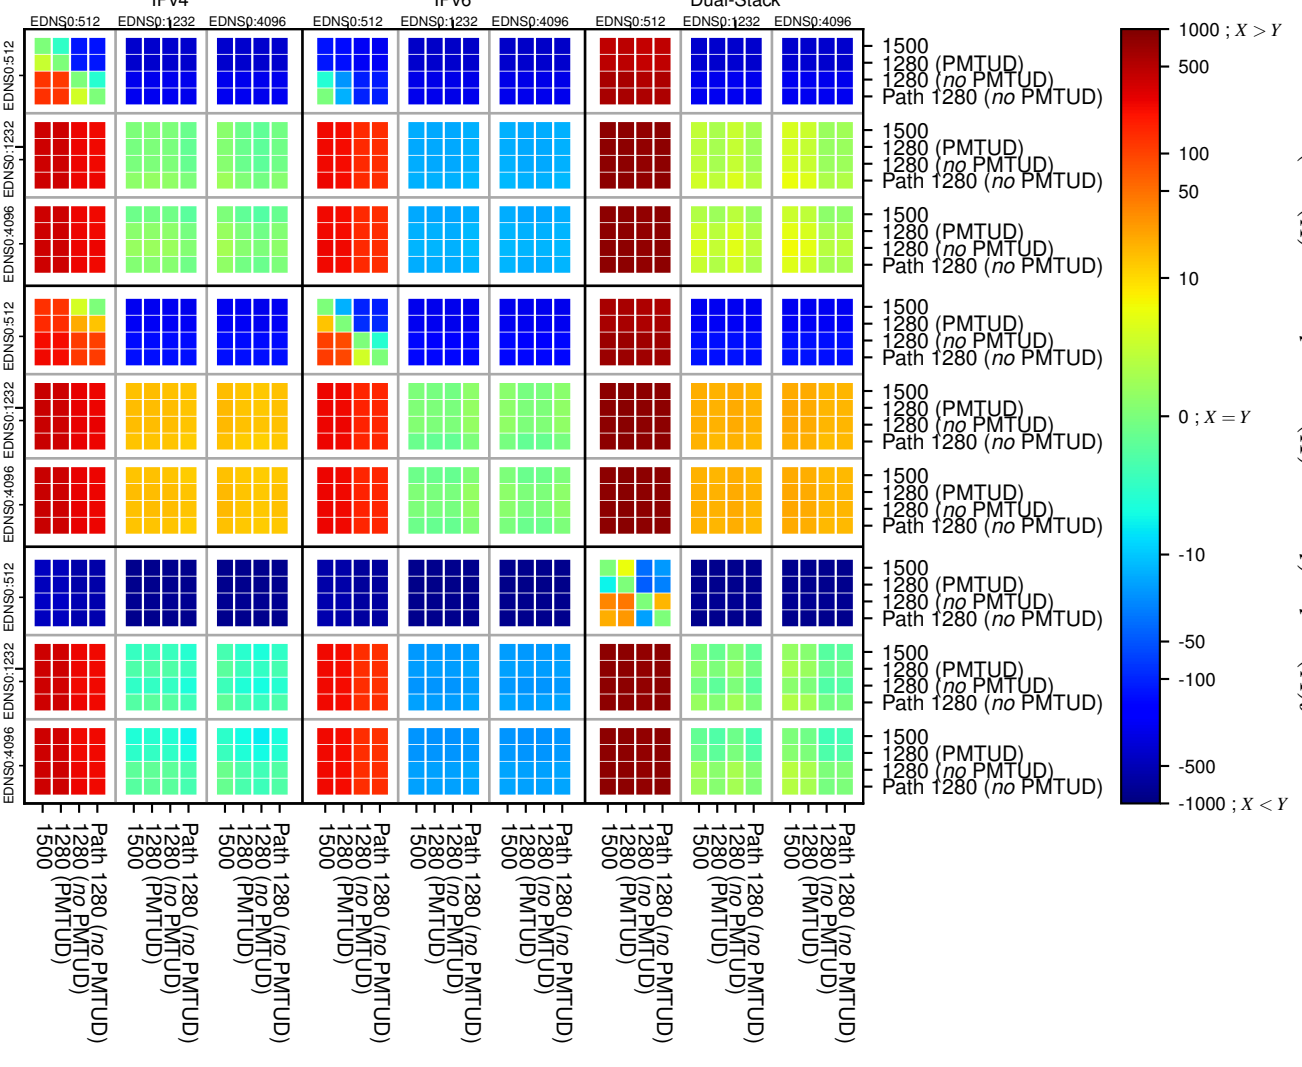

### All Zones without DNSSEC returning NOERROR for '.de'