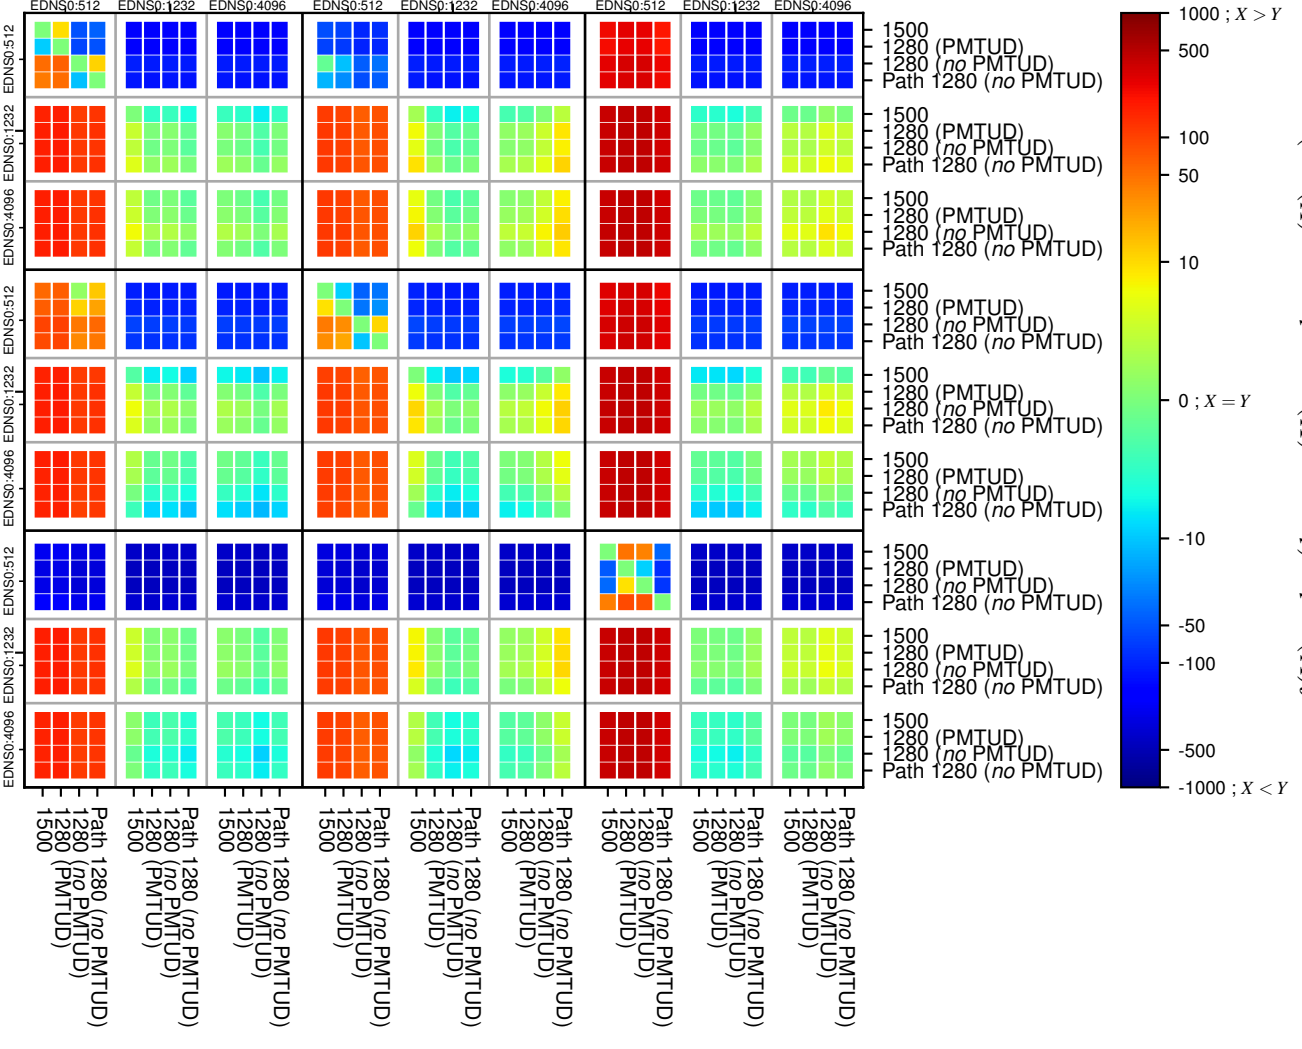

All Zones with DNSSEC returning NOERROR for '.de'